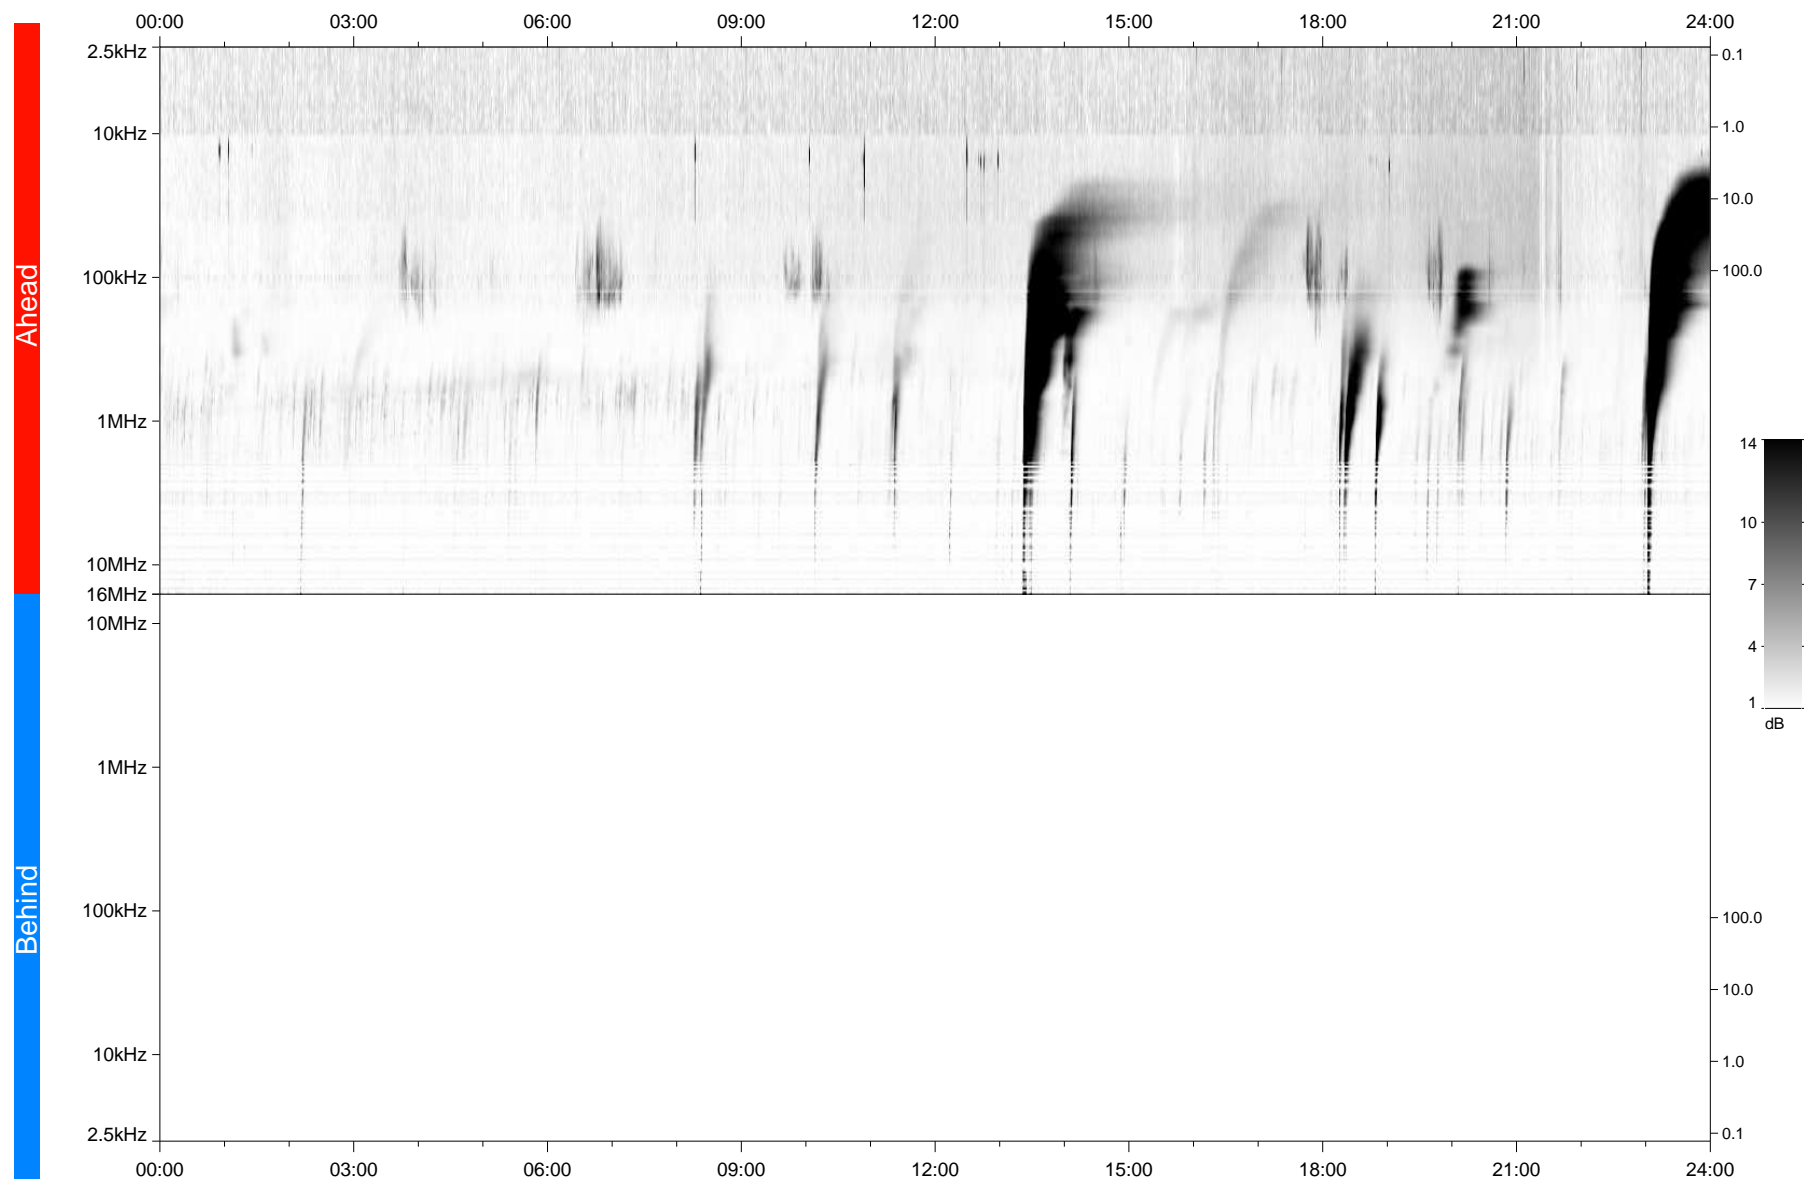

# STEREO/WAVES Daily Summary - 29-Apr-2023 (DOY 119)

Ahead source file: swaves\_ahead\_2023\_119\_1\_05.fin  
Ahead PSE Angle: -9.9°

Behind PSE Angle: 6.5°  
Behind source file: No STEREO-B data

Time (UTC)

file: stereo\_swaves\_daily-summary\_gray\_20230429\_v04  
made by: space.umn.edu on macOS with TDL 8.8.2 on 2023-05-30 13:12:15, with Tlib V946 / dynspec V311