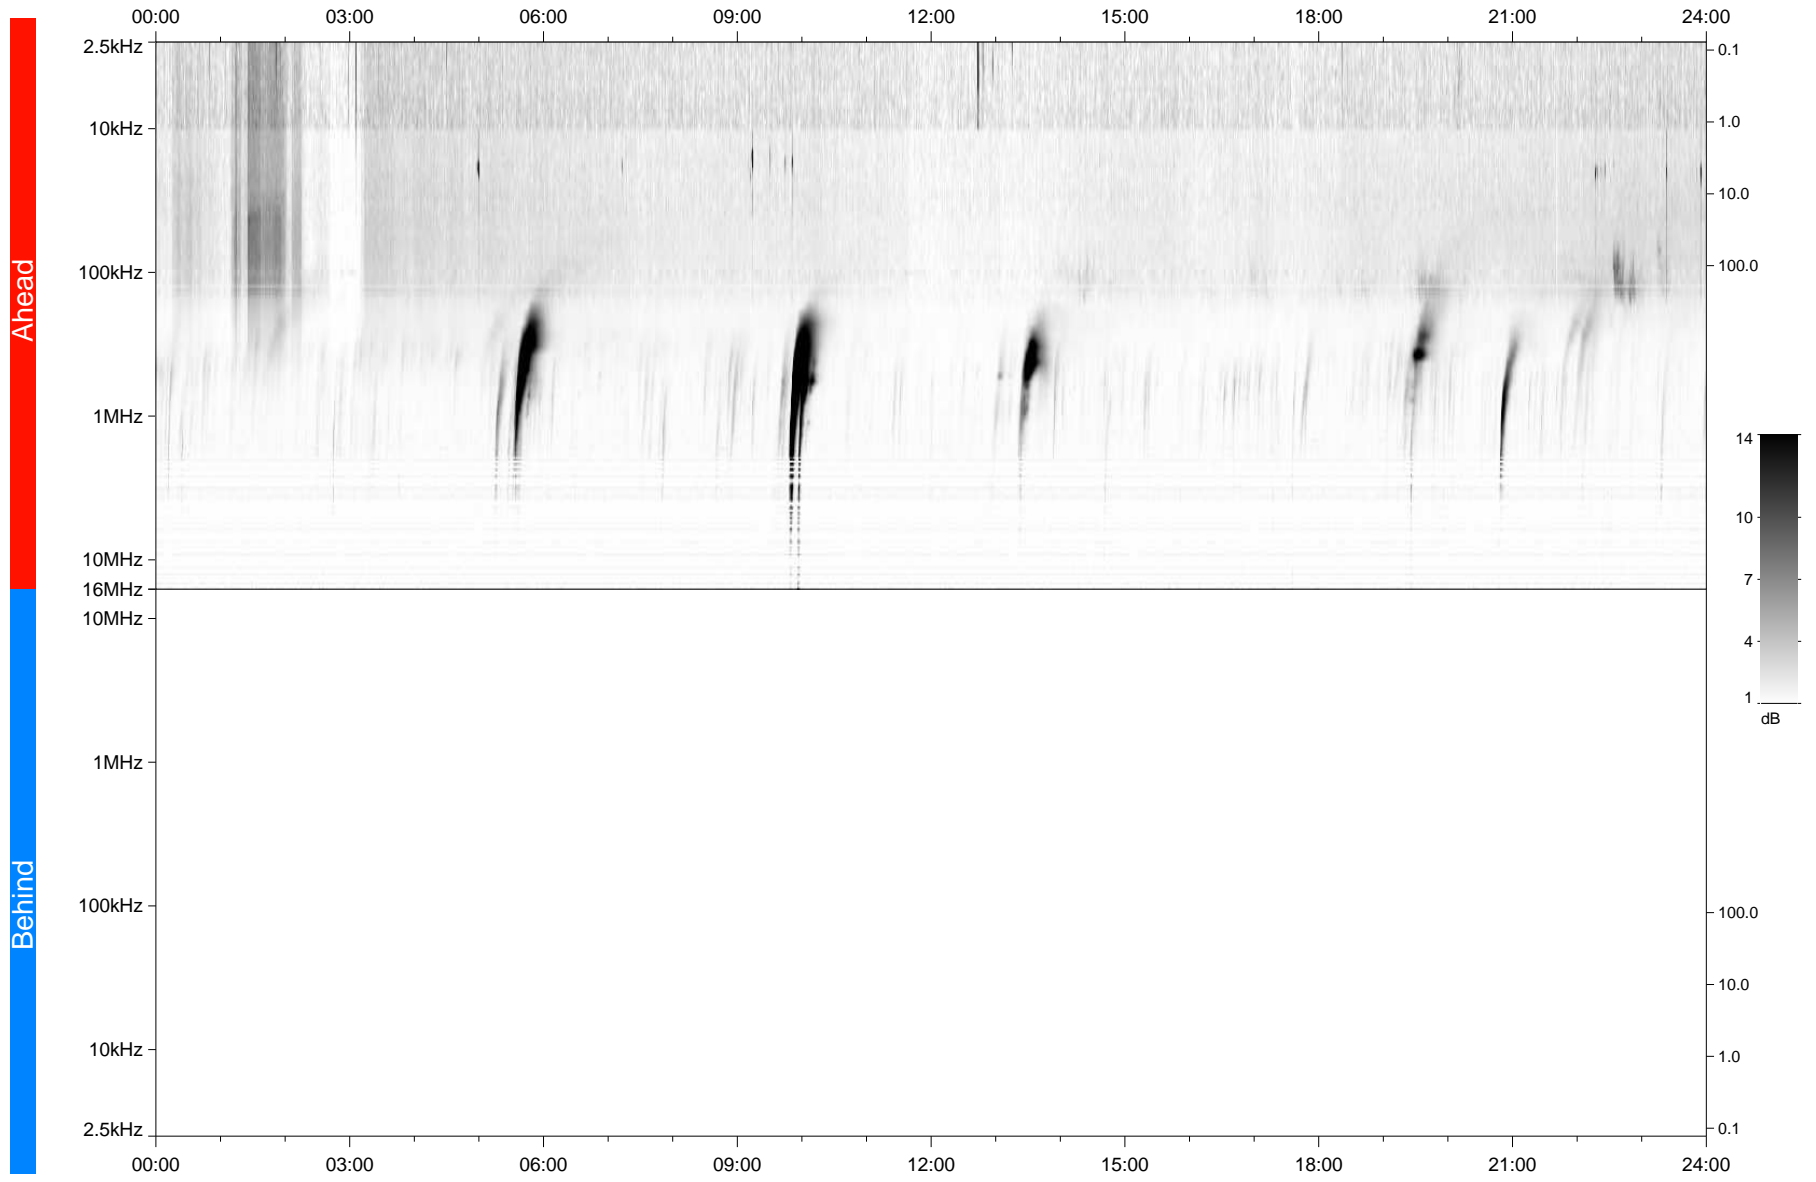

STEREO/WAVES Daily Summary - 25-Apr-2023 (DOY 115)

Ahead source file: swaves_ahead_2023_115_1_05.fin
Ahead PSE Angle: -10.2°

Behind PSE Angle: 6.7°
Behind source file: No STEREO-B data

Time (UTC)

file: stereo_swaves_daily-summary_gray_20230425_v04
made by: space.umn.edu on macOS with TDL 8.8.2 on 2023-05-26 08:35:41, with TLib V946 / dynspec V311