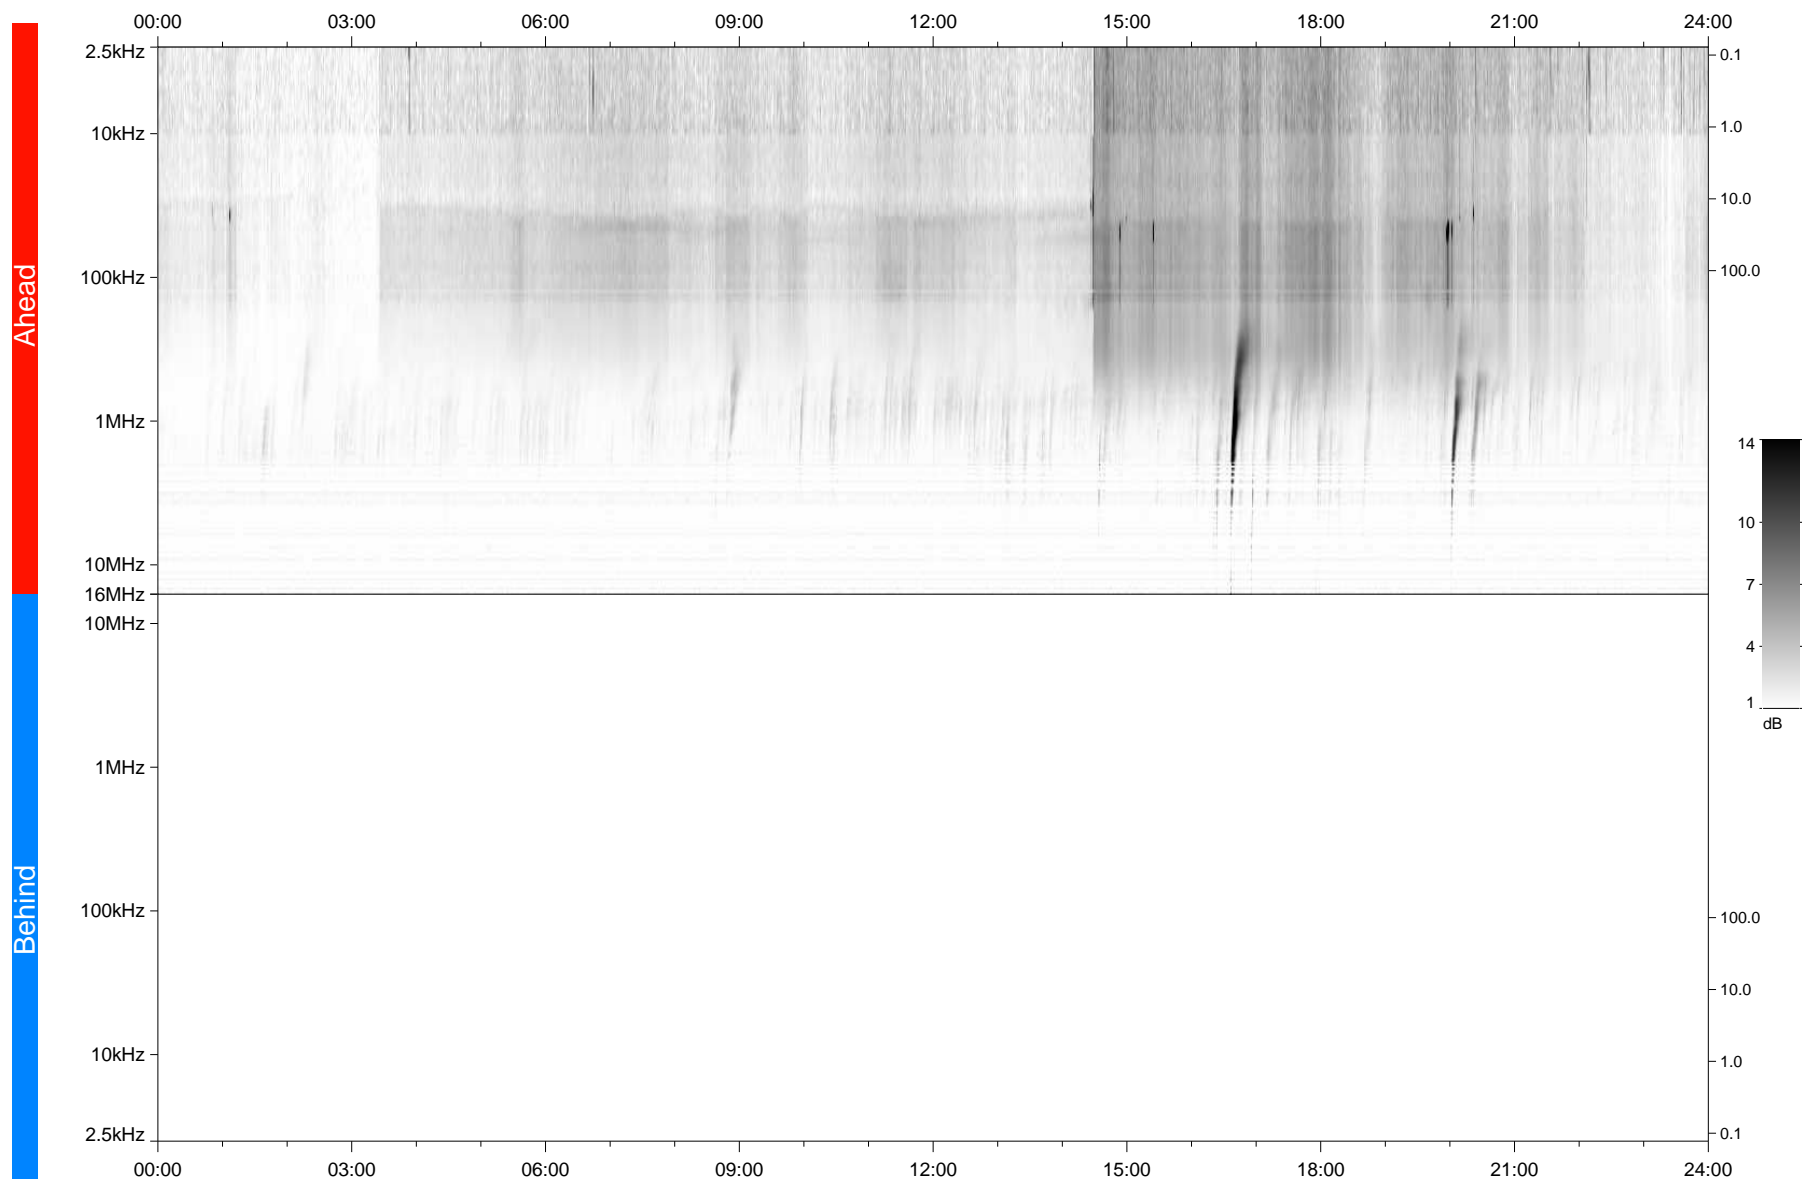

STEREO/WAVES Daily Summary - 23-Apr-2023 (DOY 113)

Ahead source file: swaves_ahead_2023_113_1_05.fin
Ahead PSE Angle: -10.3°

Behind PSE Angle: 6.8°
Behind source file: No STEREO-B data

Time (UTC)

file: stereo_swaves_daily-summary_gray_20230423_v04
made by: space.umn.edu on macOS with TDL 8.8.2 on 2023-05-26 08:33:13, with Tlib V946 / dynspec V311