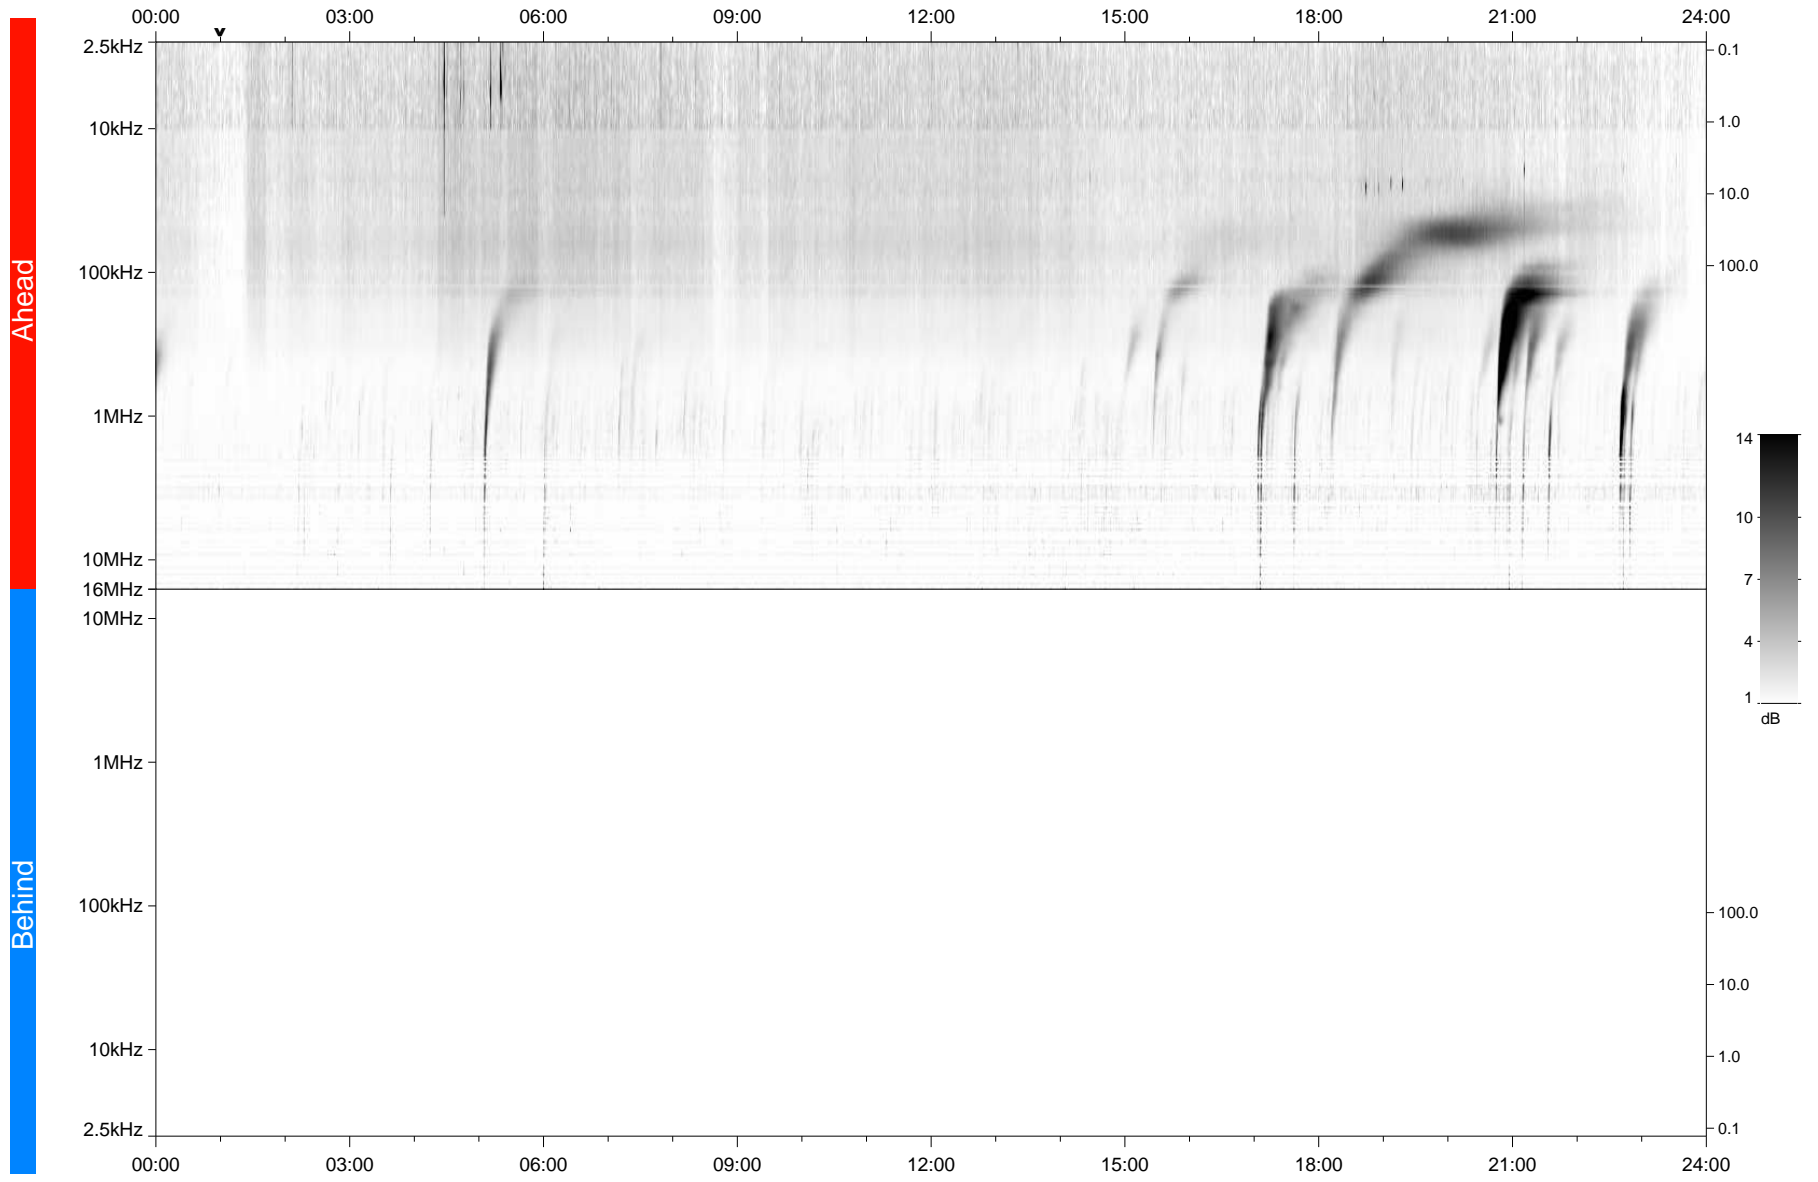

# STEREO/WAVES Daily Summary - 18-Apr-2023 (DOY 108)

Ahead source file: swaves\_ahead\_2023\_108\_1\_05.fin  
Ahead PSE Angle: -10.6°

Behind PSE Angle: 7.0°  
Behind source file: No STEREO-B data

Time (UTC)

file: stereo\_swaves\_daily-summary\_gray\_20230418\_v04  
made by: space.umn.edu on macOS with TDL 8.8.2 on 2023-05-19 23:10:06, with Tlib V946 / dynspec V311