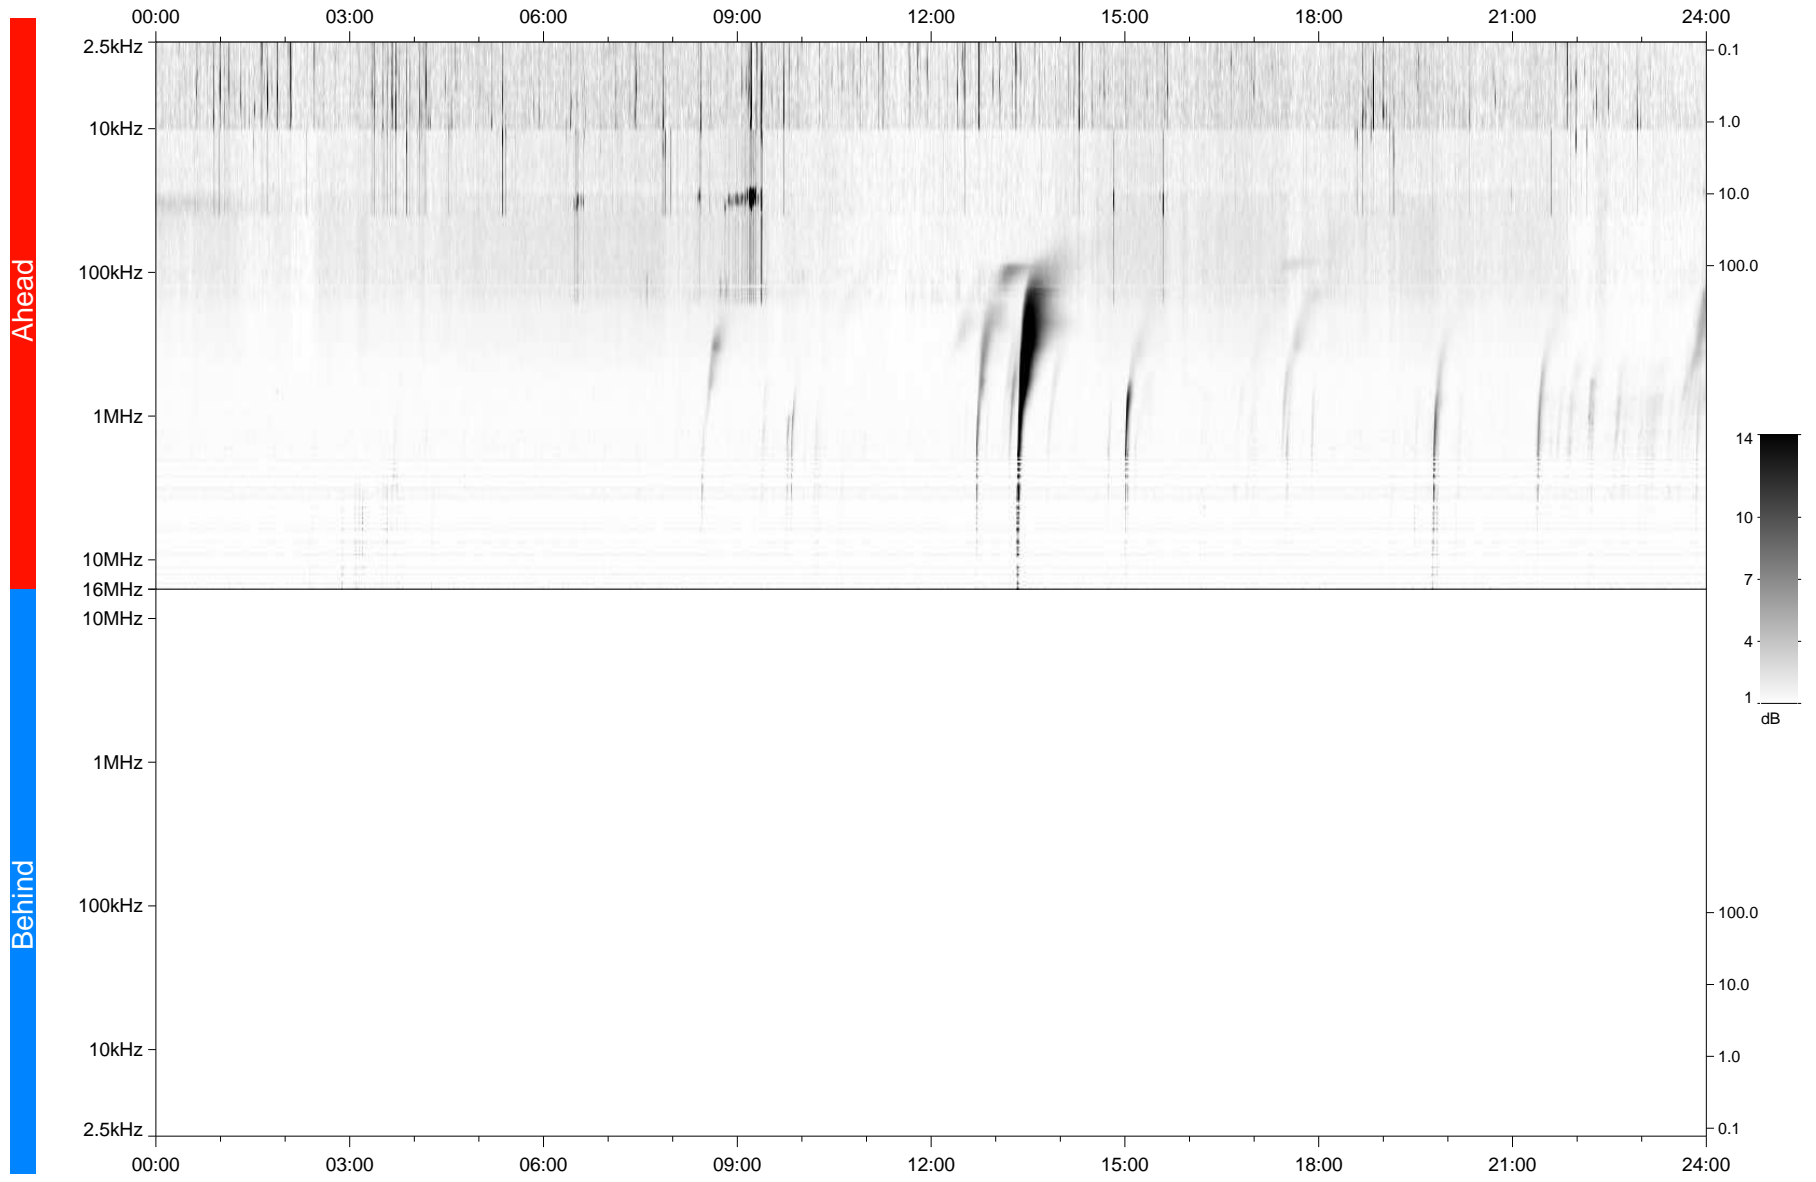

# STEREO/WAVES Daily Summary - 15-Apr-2023 (DOY 105)

Ahead source file: swaves\_ahead\_2023\_105\_1\_05.fin  
Ahead PSE Angle:  $-10.9^\circ$

Behind PSE Angle:  $7.1^\circ$   
Behind source file: No STEREO-B data

Time (UTC)

file: stereo\_swaves\_daily-summary\_gray\_20230415\_v04  
made by: space.umn.edu on macOS with IDL 8.8.2 on 2023-05-16 11:51:54, with TLib V946 / dynspec V311