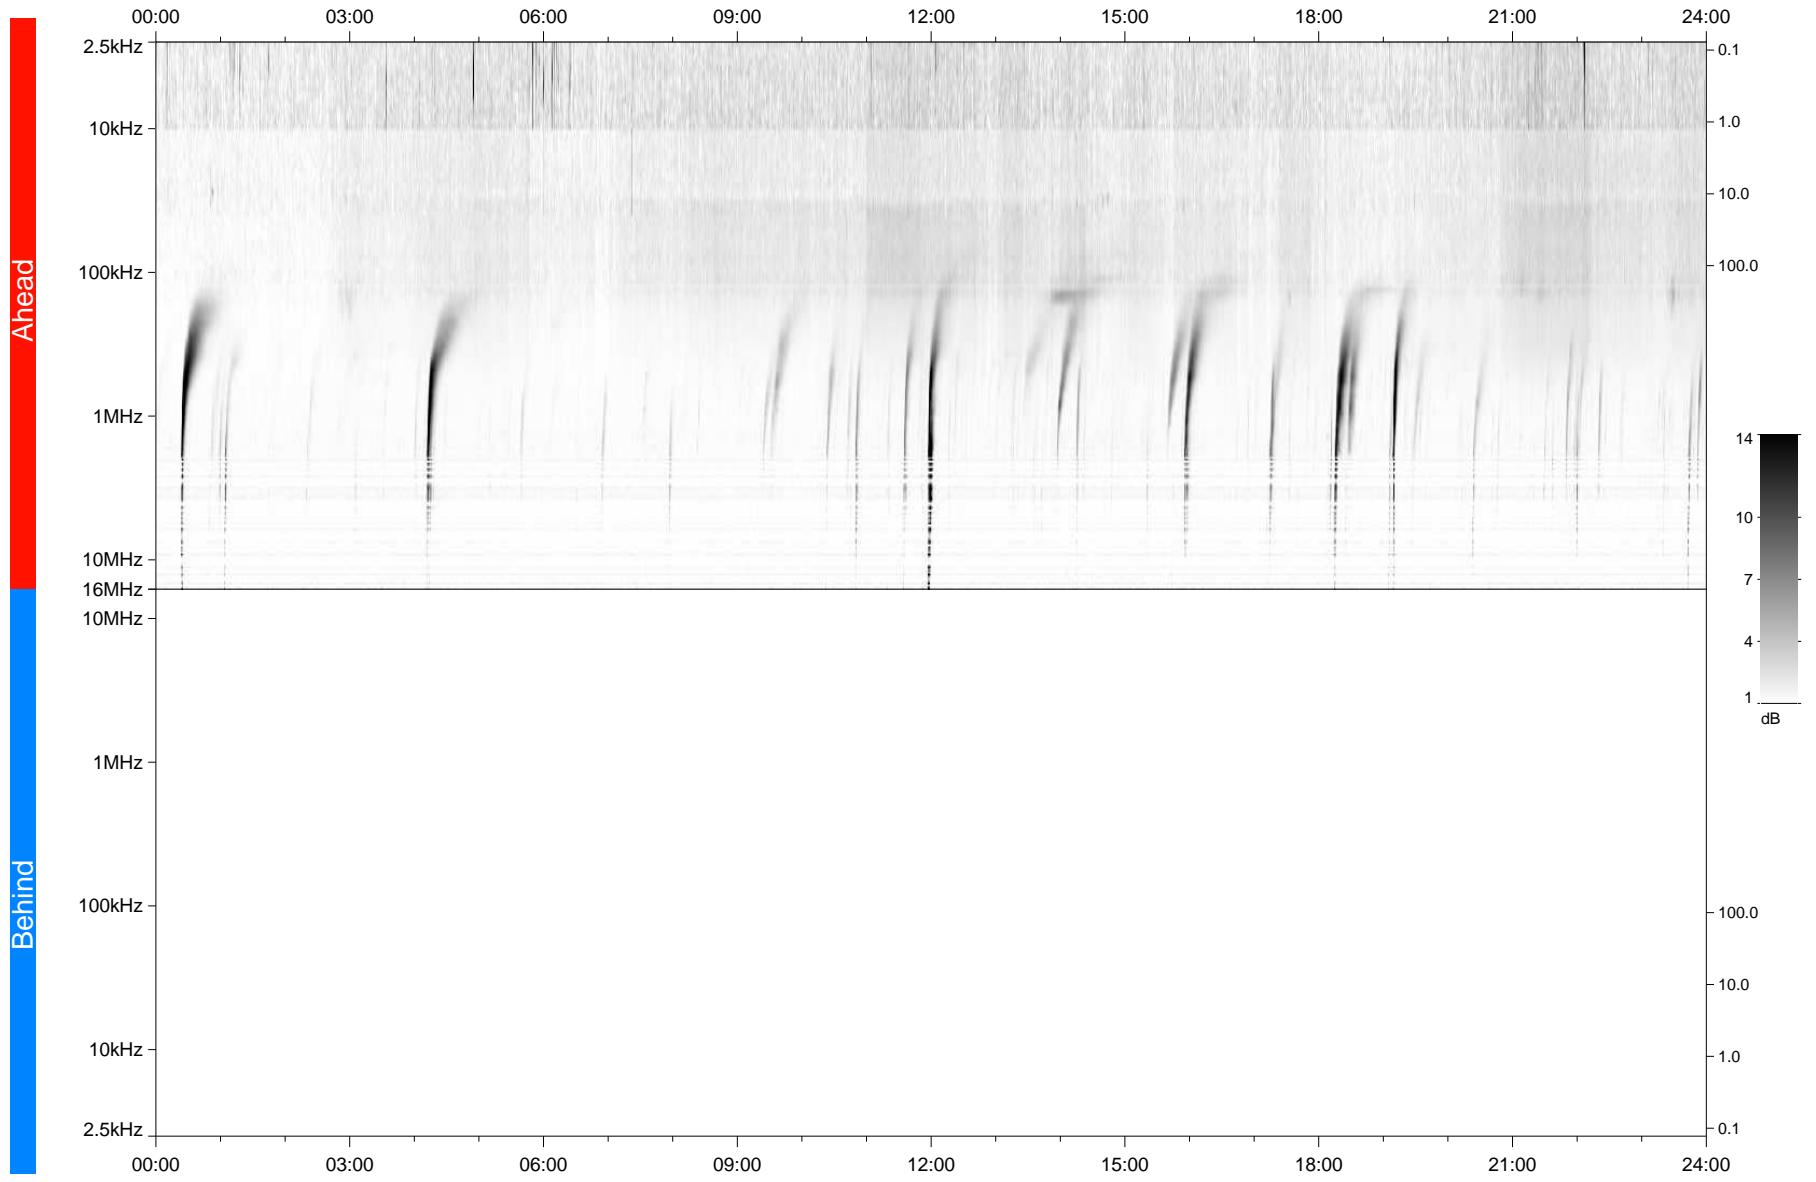

STEREO/WAVES Daily Summary - 13-Apr-2023 (DOY 103)

Ahead source file: swaves_ahead_2023_103_1_05.fin
Ahead PSE Angle: -10.9°

Behind PSE Angle: 7.3°
Behind source file: No STEREO-B data

Time (UTC)

file: stereo_swaves_daily-summary_gray_20230413_v04
made by: space.umn.edu on macOS with TDL 8.8.2 on 2023-05-14 22:42:01, with TLib V946 / dynspec V311