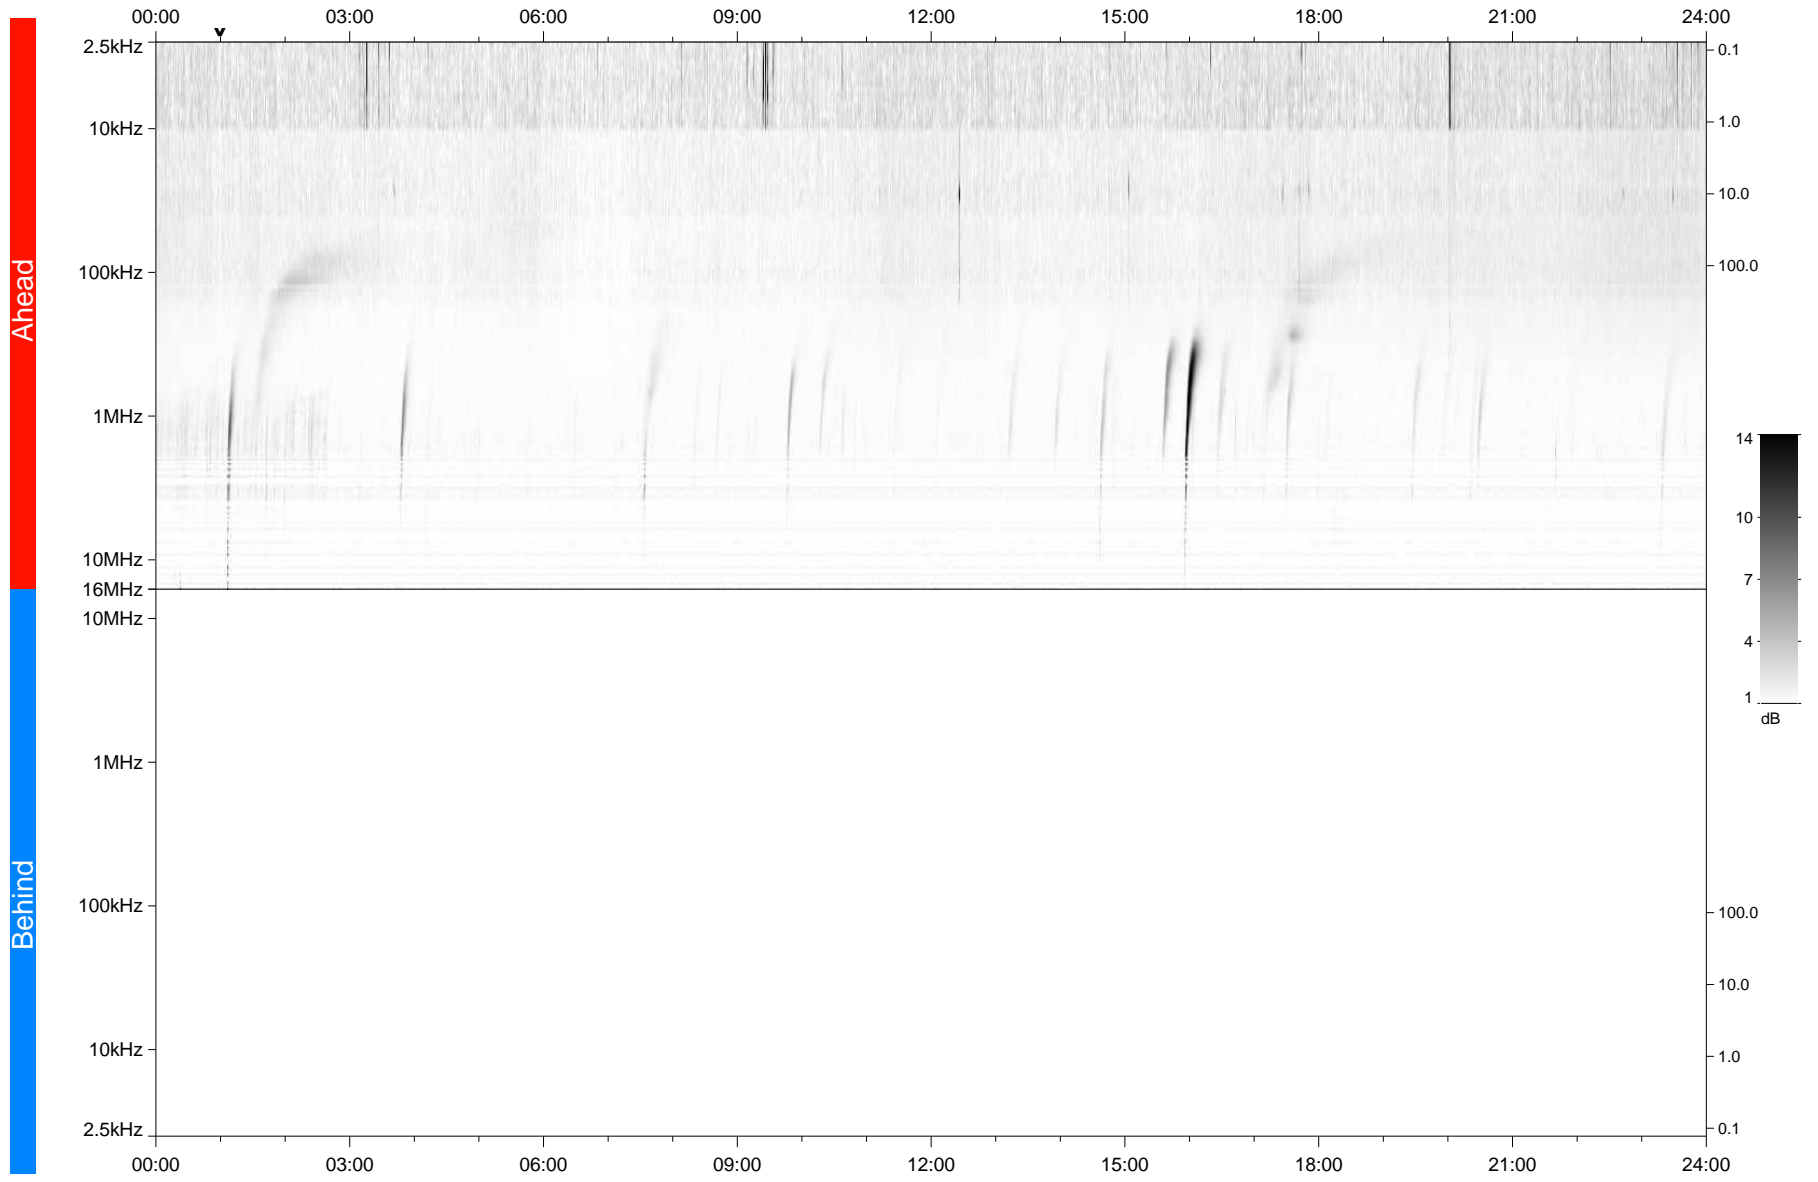

STEREO/WAVES Daily Summary - 12-Apr-2023 (DOY 102)

Ahead source file: swaves_ahead_2023_102_1_05.fin
Ahead PSE Angle: -11.0°

Behind PSE Angle: 7.3°
Behind source file: No STEREO-B data

Time (UTC)

file: stereo_swaves_daily-summary_gray_20230412_v04
made by: space.umn.edu on macOS with IDL 8.8.2 on 2023-05-13 15:51:12, with TLib V946 / dynspec V311