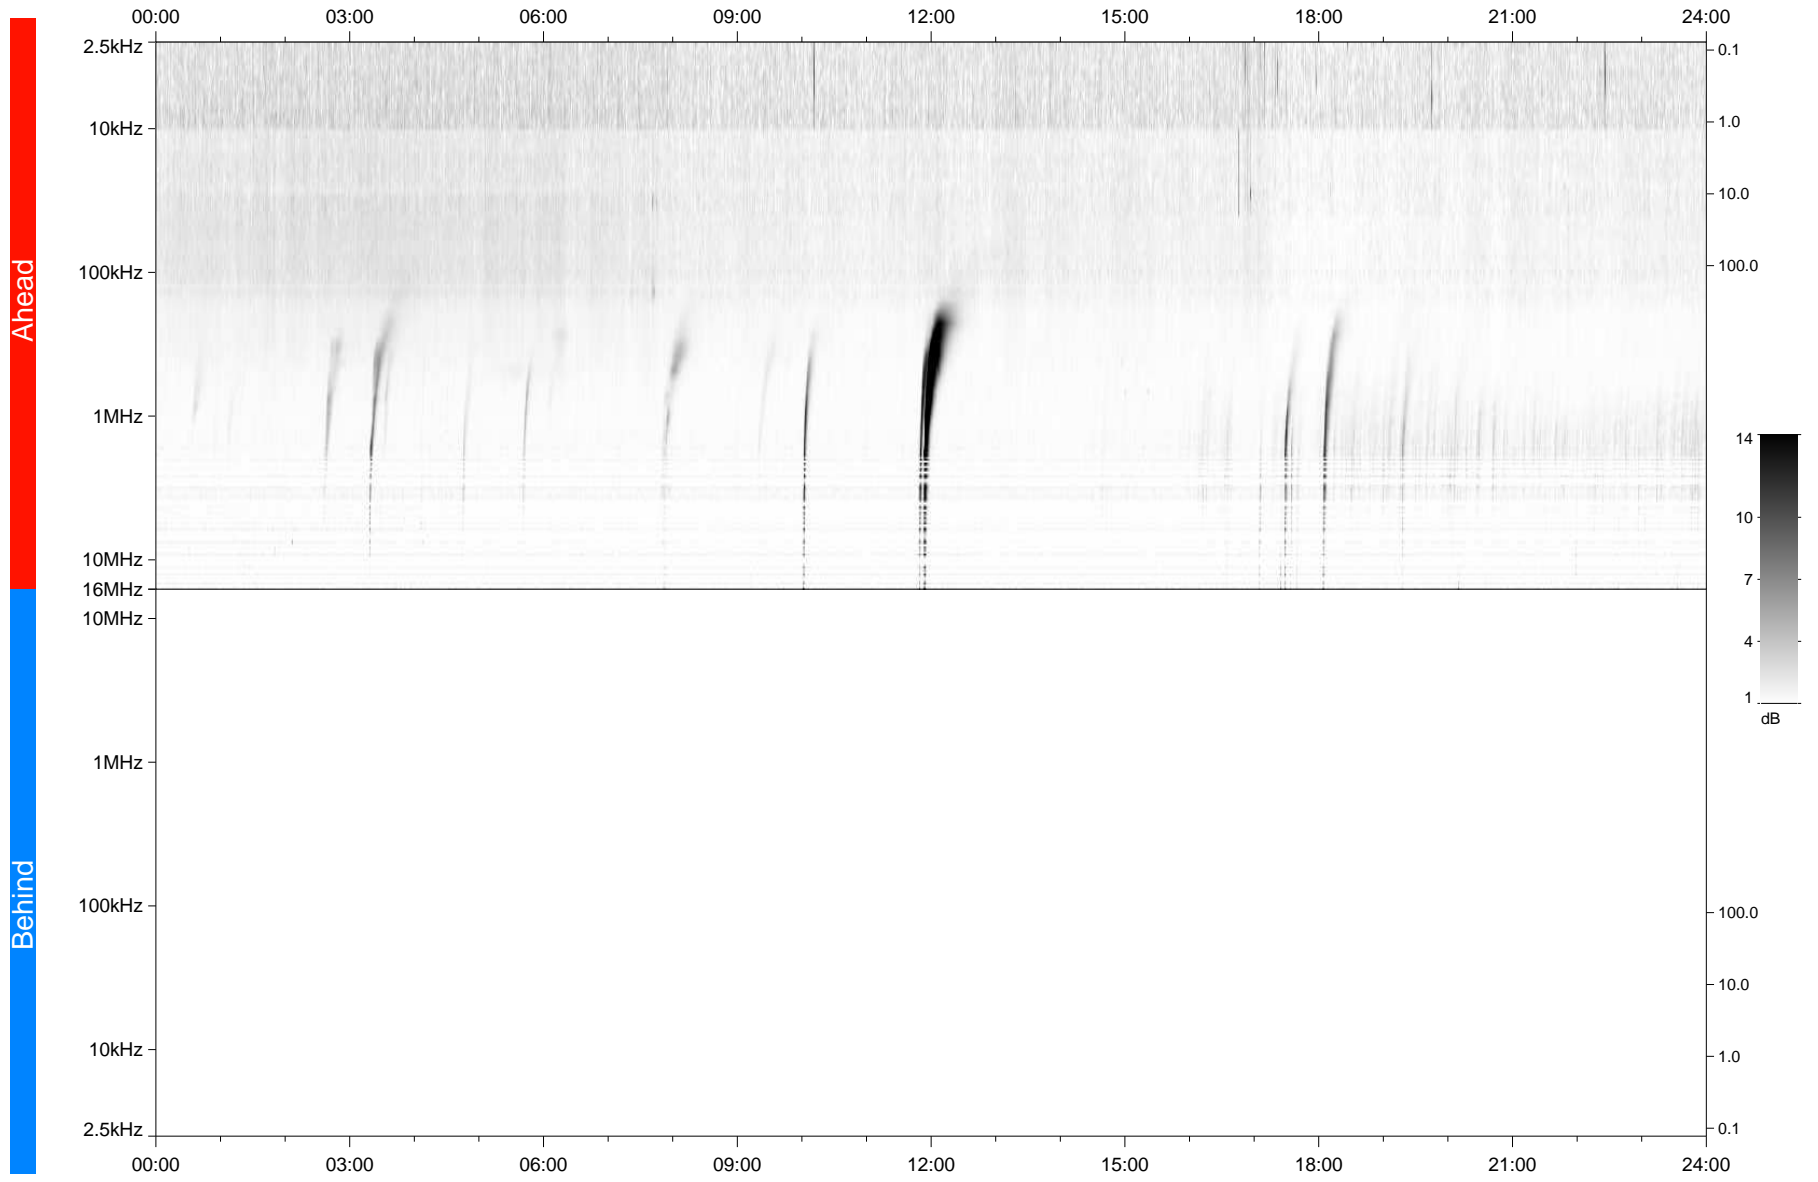

STEREO/WAVES Daily Summary - 11-Apr-2023 (DOY 101)

Ahead source file: swaves_ahead_2023_101_1_05.fin
Ahead PSE Angle: -11.0°

Behind PSE Angle: 7.4°
Behind source file: No STEREO-B data

Time (UTC)

file: stereo_swaves_daily-summary_gray_20230411_v04
made by: space.umn.edu on macOS with TDL 8.8.2 on 2023-05-13 15:49:58, with TLib V946 / dynspec V311