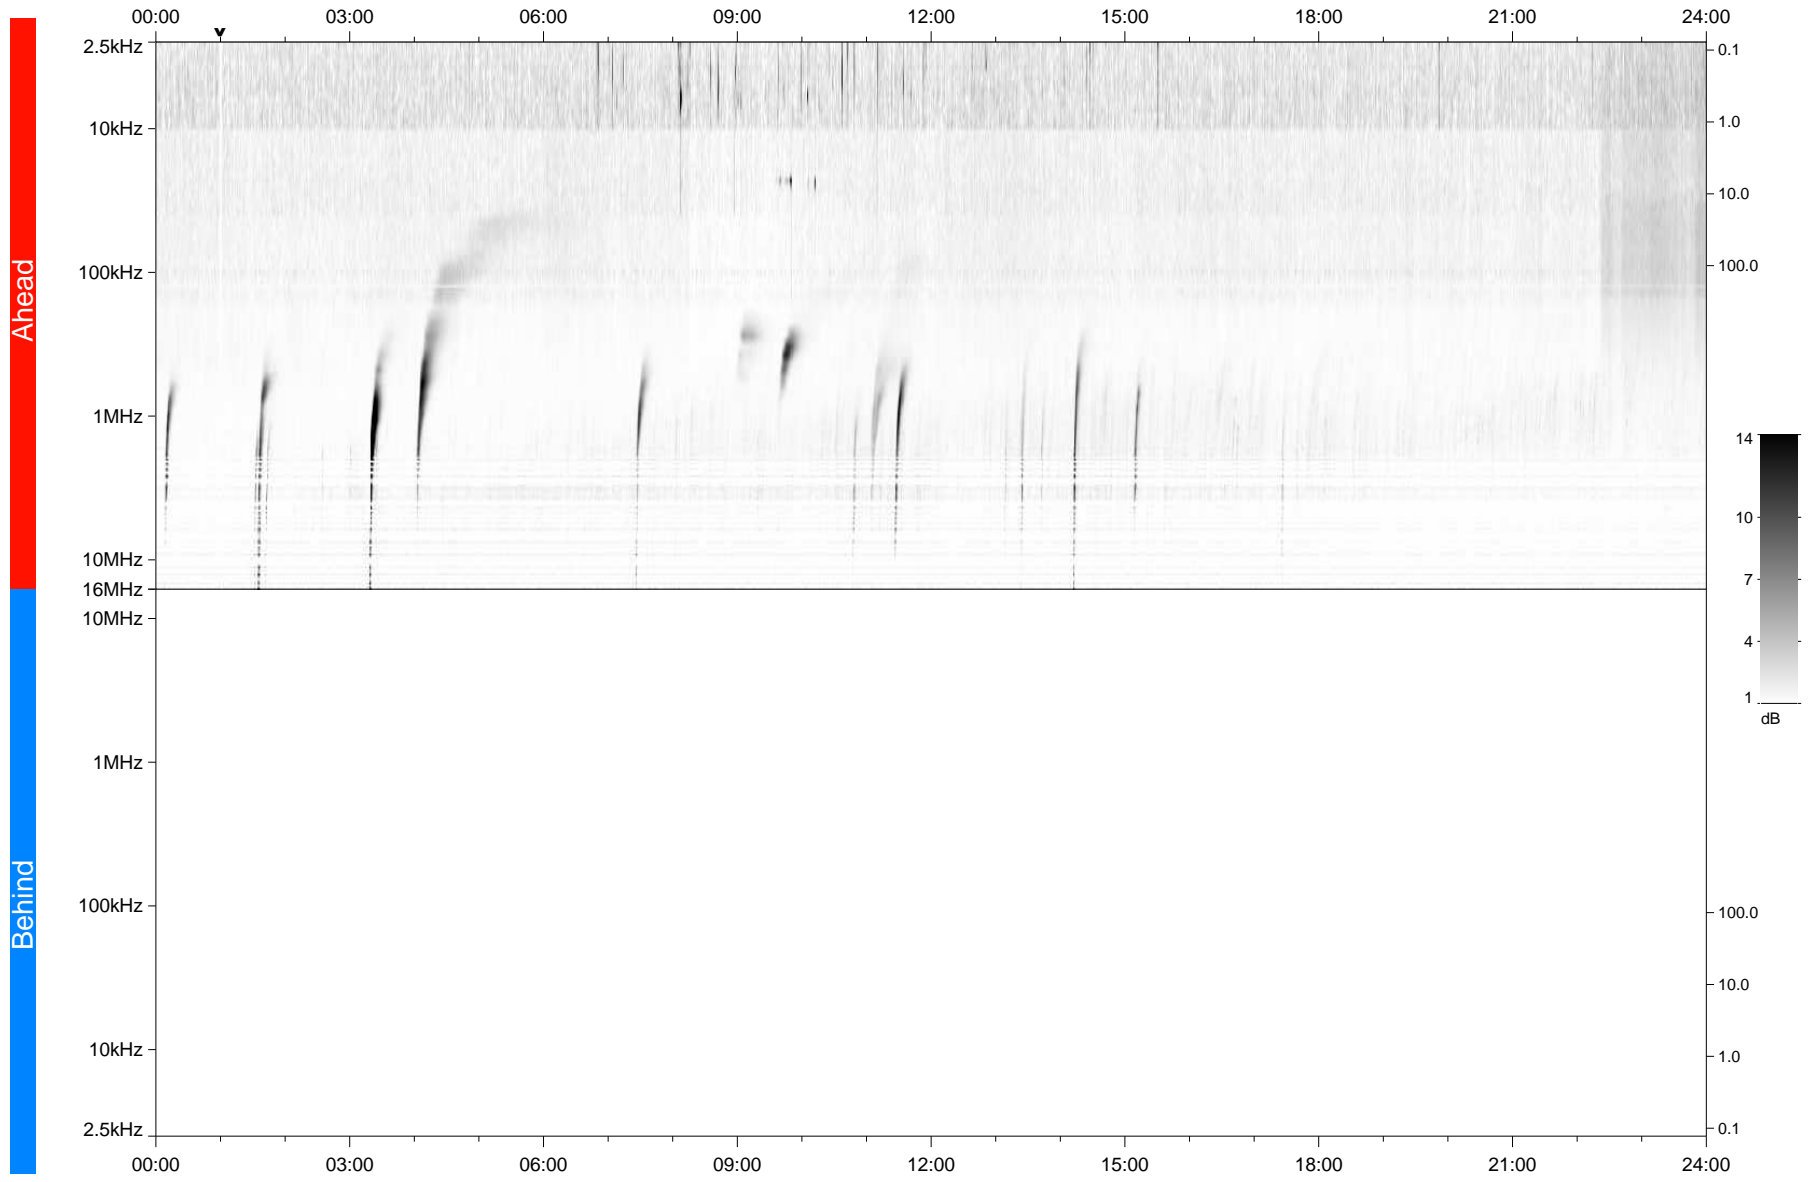

STEREO/WAVES Daily Summary - 08-Apr-2023 (DOY 098)

Ahead source file: swaves_ahead_2023_098_1_05.fin
Ahead PSE Angle: -11.2°

Behind PSE Angle: 7.5°
Behind source file: No STEREO-B data

Time (UTC)

file: stereo_swaves_daily-summary_gray_20230408_v04
made by: space.umn.edu on macOS with IDL 8.8.2 on 2023-05-10 17:31:54, with TLib V946 / dynspec V311