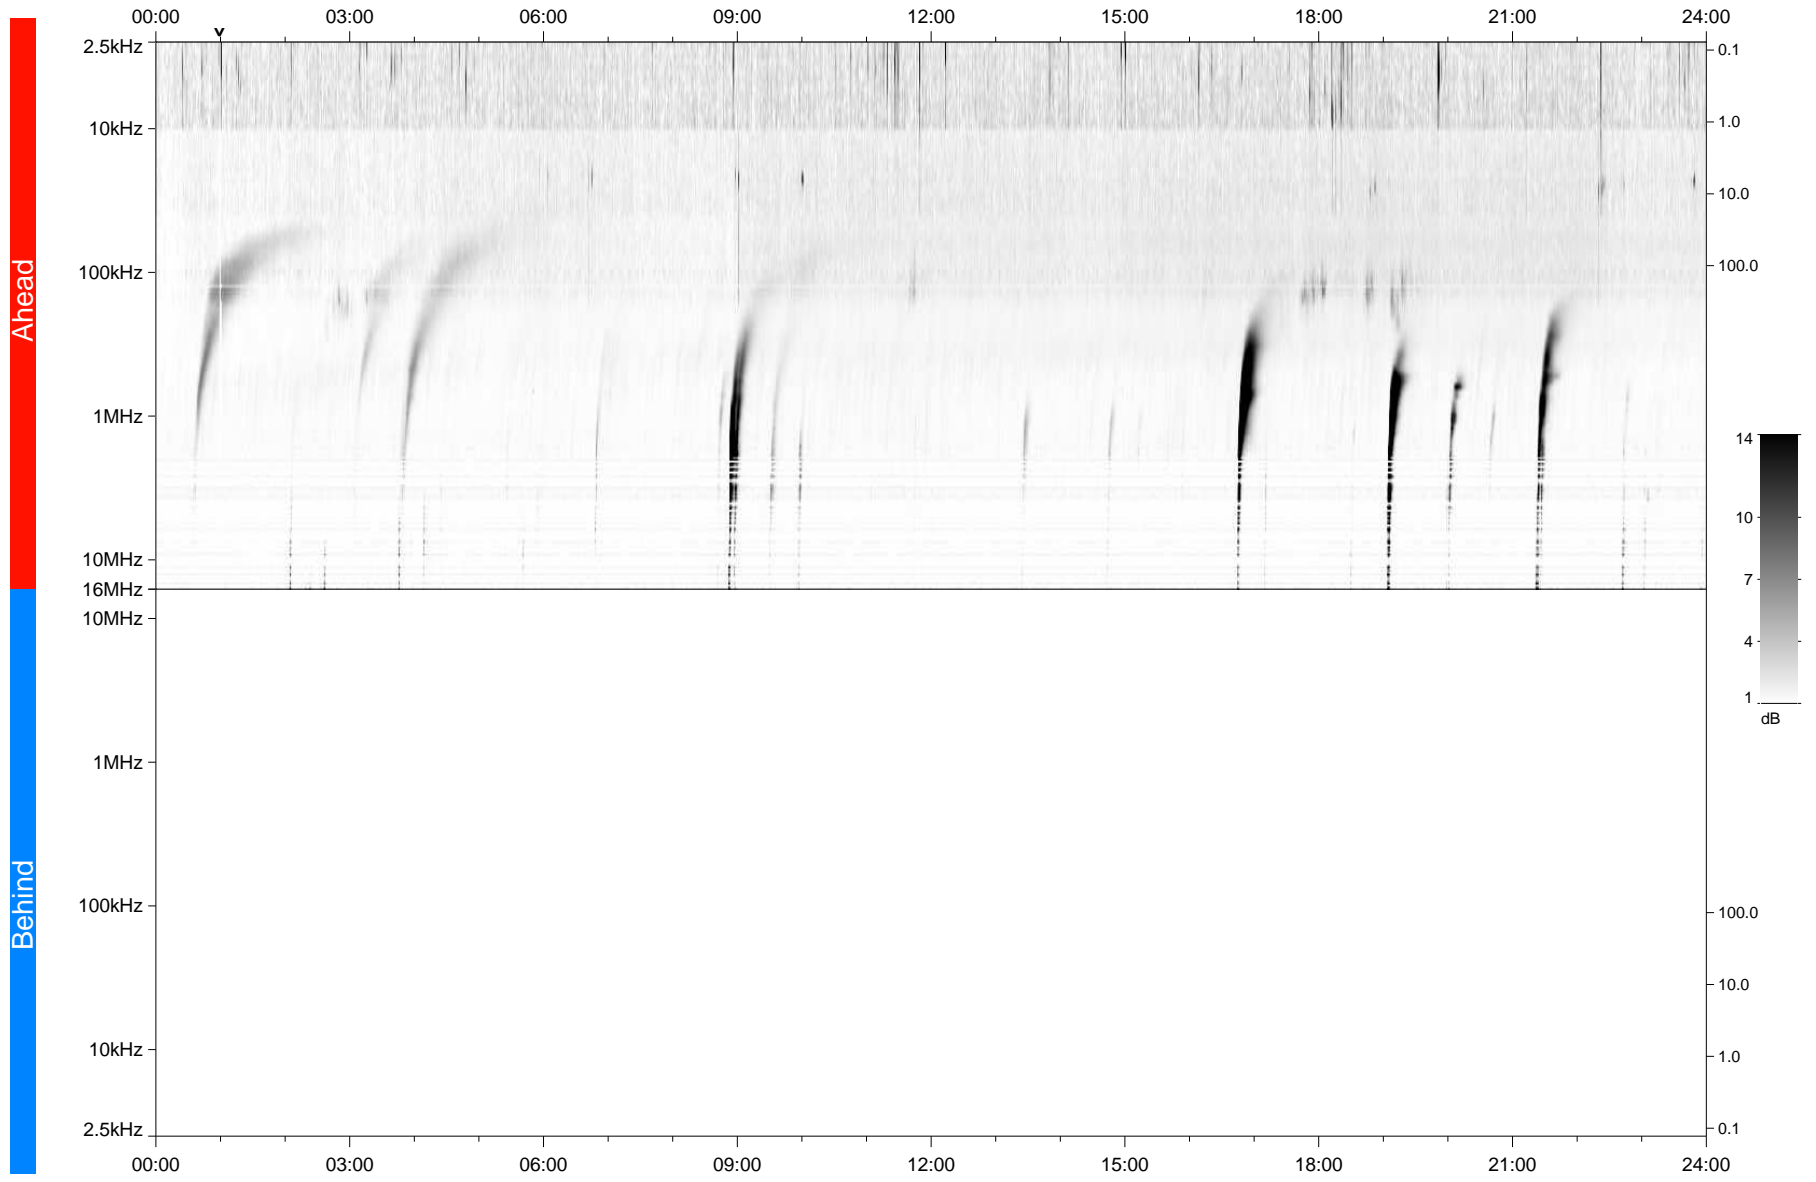

STEREO/WAVES Daily Summary - 06-Apr-2023 (DOY 096)

Ahead source file: swaves_ahead_2023_096_1_05.fin
Ahead PSE Angle: -11.3°

Behind PSE Angle: 7.6°
Behind source file: No STEREO-B data

Time (UTC)

file: stereo_swaves_daily-summary_gray_20230406_v04
made by: space.umn.edu on macOS with TDL 8.8.2 on 2023-05-08 18:26:08, with TLib V946 / dynspec V311