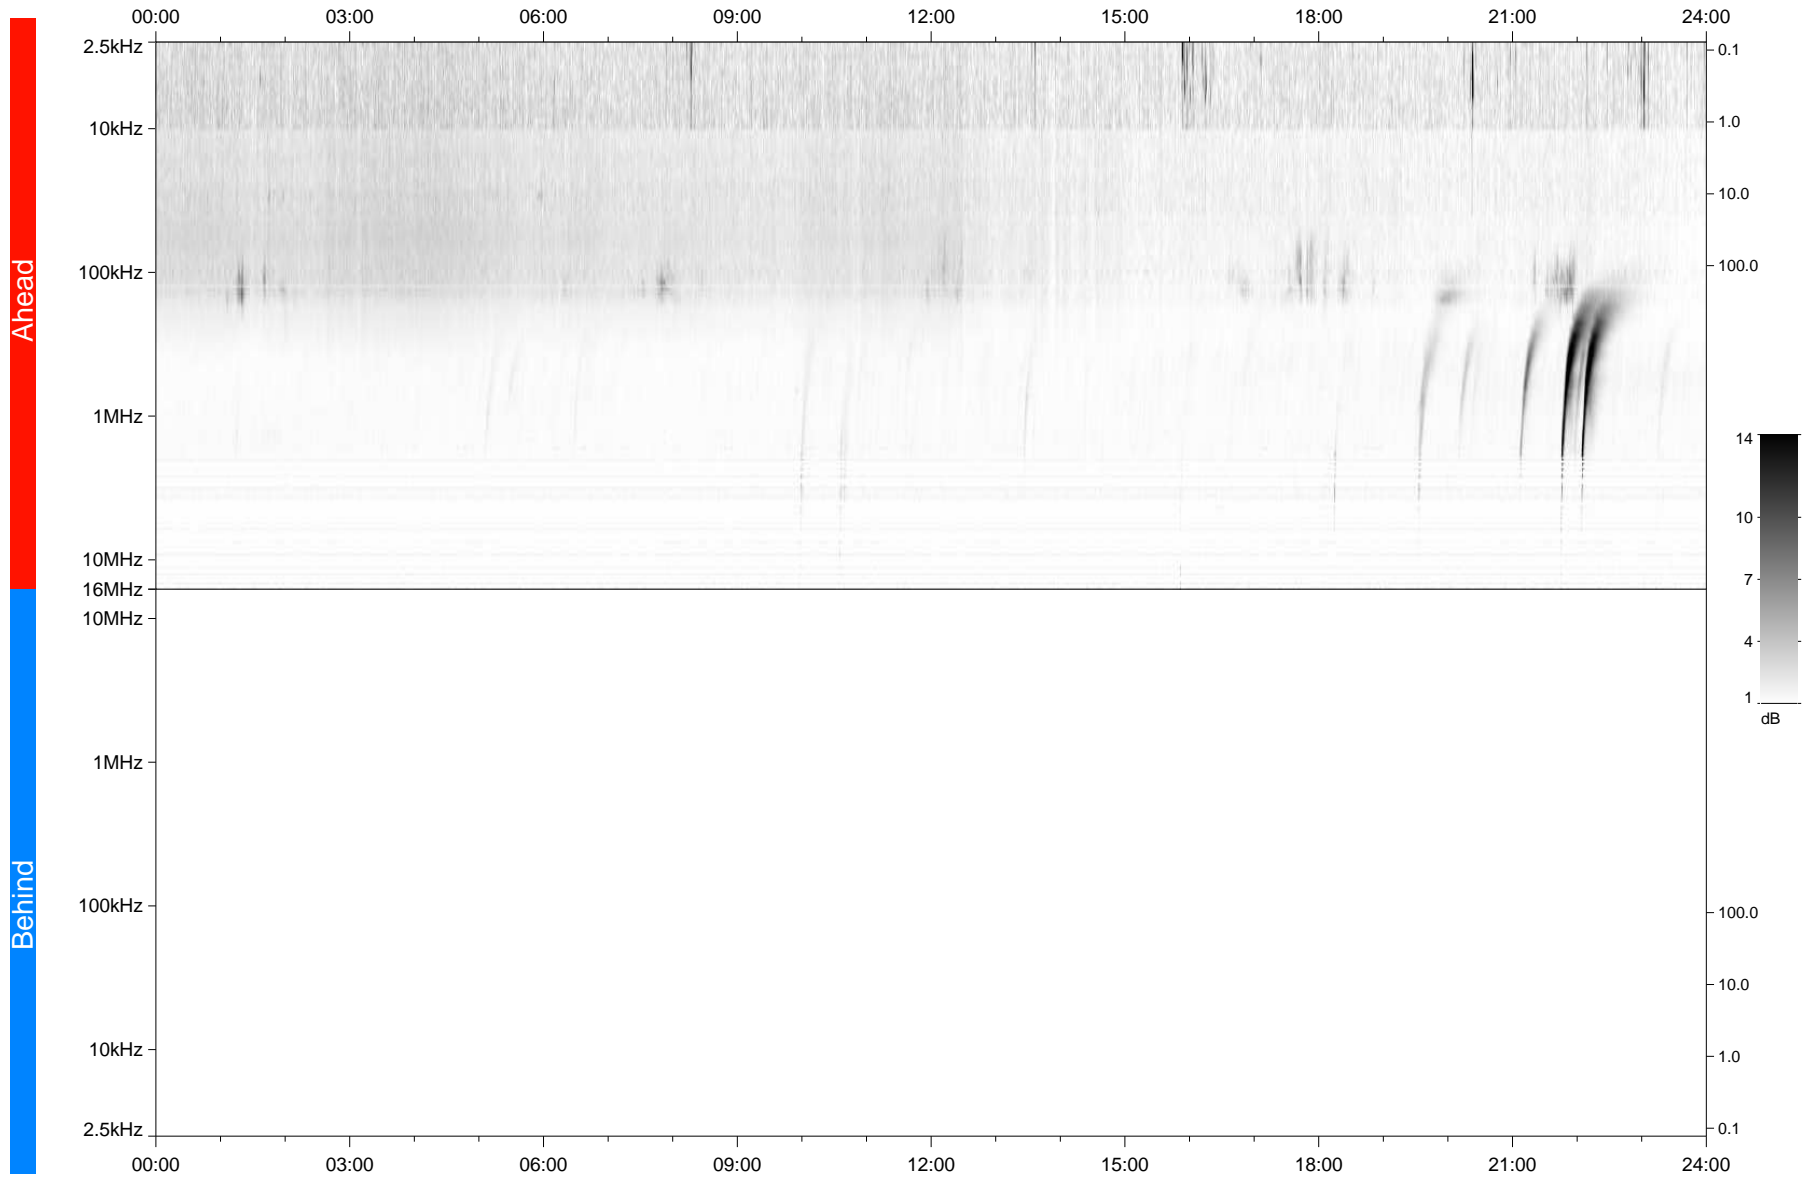

# STEREO/WAVES Daily Summary - 05-Apr-2023 (DOY 095)

Ahead source file: swaves\_ahead\_2023\_095\_1\_05.fin  
Ahead PSE Angle:  $-11.4^\circ$

Behind PSE Angle:  $7.6^\circ$   
Behind source file: No STEREO-B data

Time (UTC)

file: stereo\_swaves\_daily-summary\_gray\_20230405\_v04  
made by: space.umn.edu on macOS with IDL 8.8.2 on 2023-05-06 15:25:02, with TLib V946 / dynspec V311