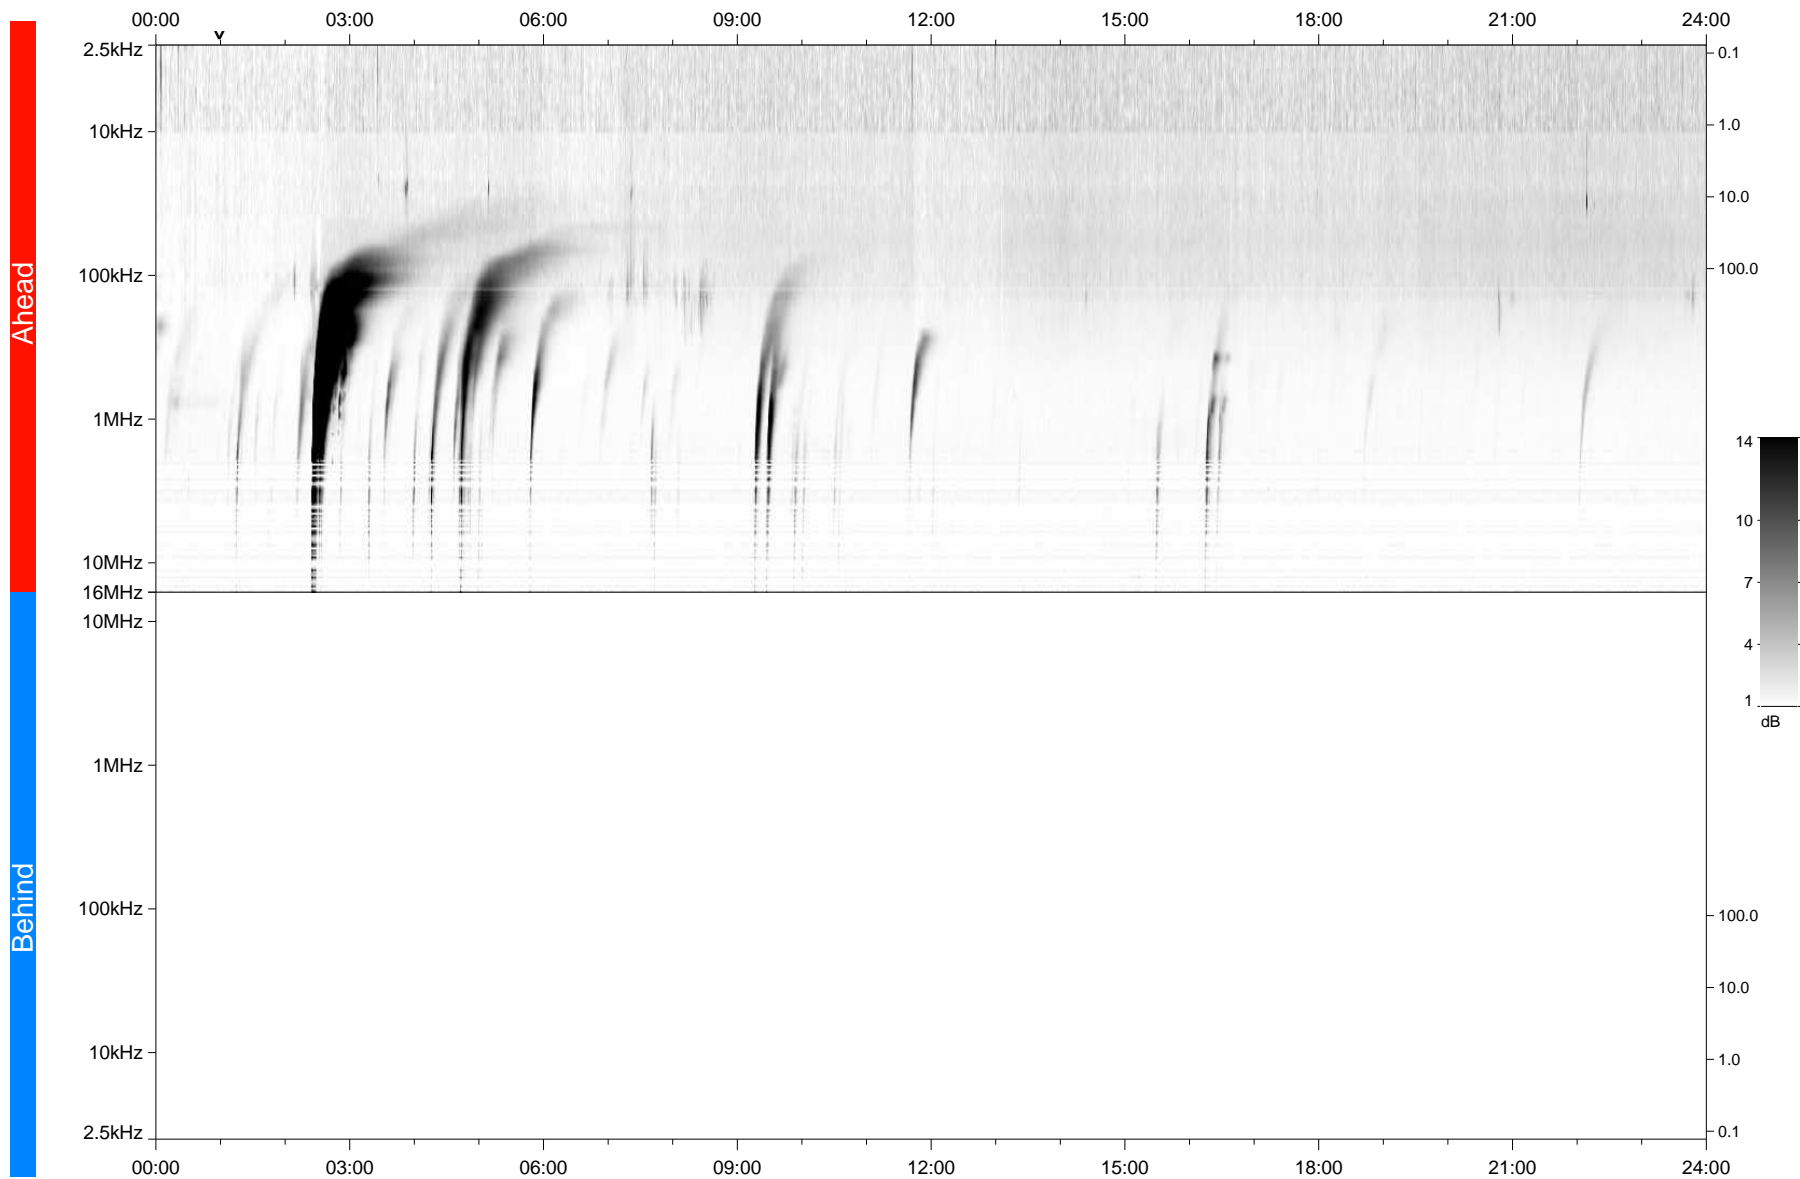

# STEREO/WAVES Daily Summary - 04-Apr-2023 (DOY 094)

Ahead source file: swaves\_ahead\_2023\_094\_1\_05.fin  
Ahead PSE Angle:  $-11.5^\circ$

Behind PSE Angle:  $7.6^\circ$   
Behind source file: No STEREO-B data

Time (UTC)

file: stereo\_swaves\_daily-summary\_gray\_20230404\_v04  
made by: space.umn.edu on macOS with IDL 8.8.2 on 2023-05-05 19:01:02, with TLib V946 / dynspec V311