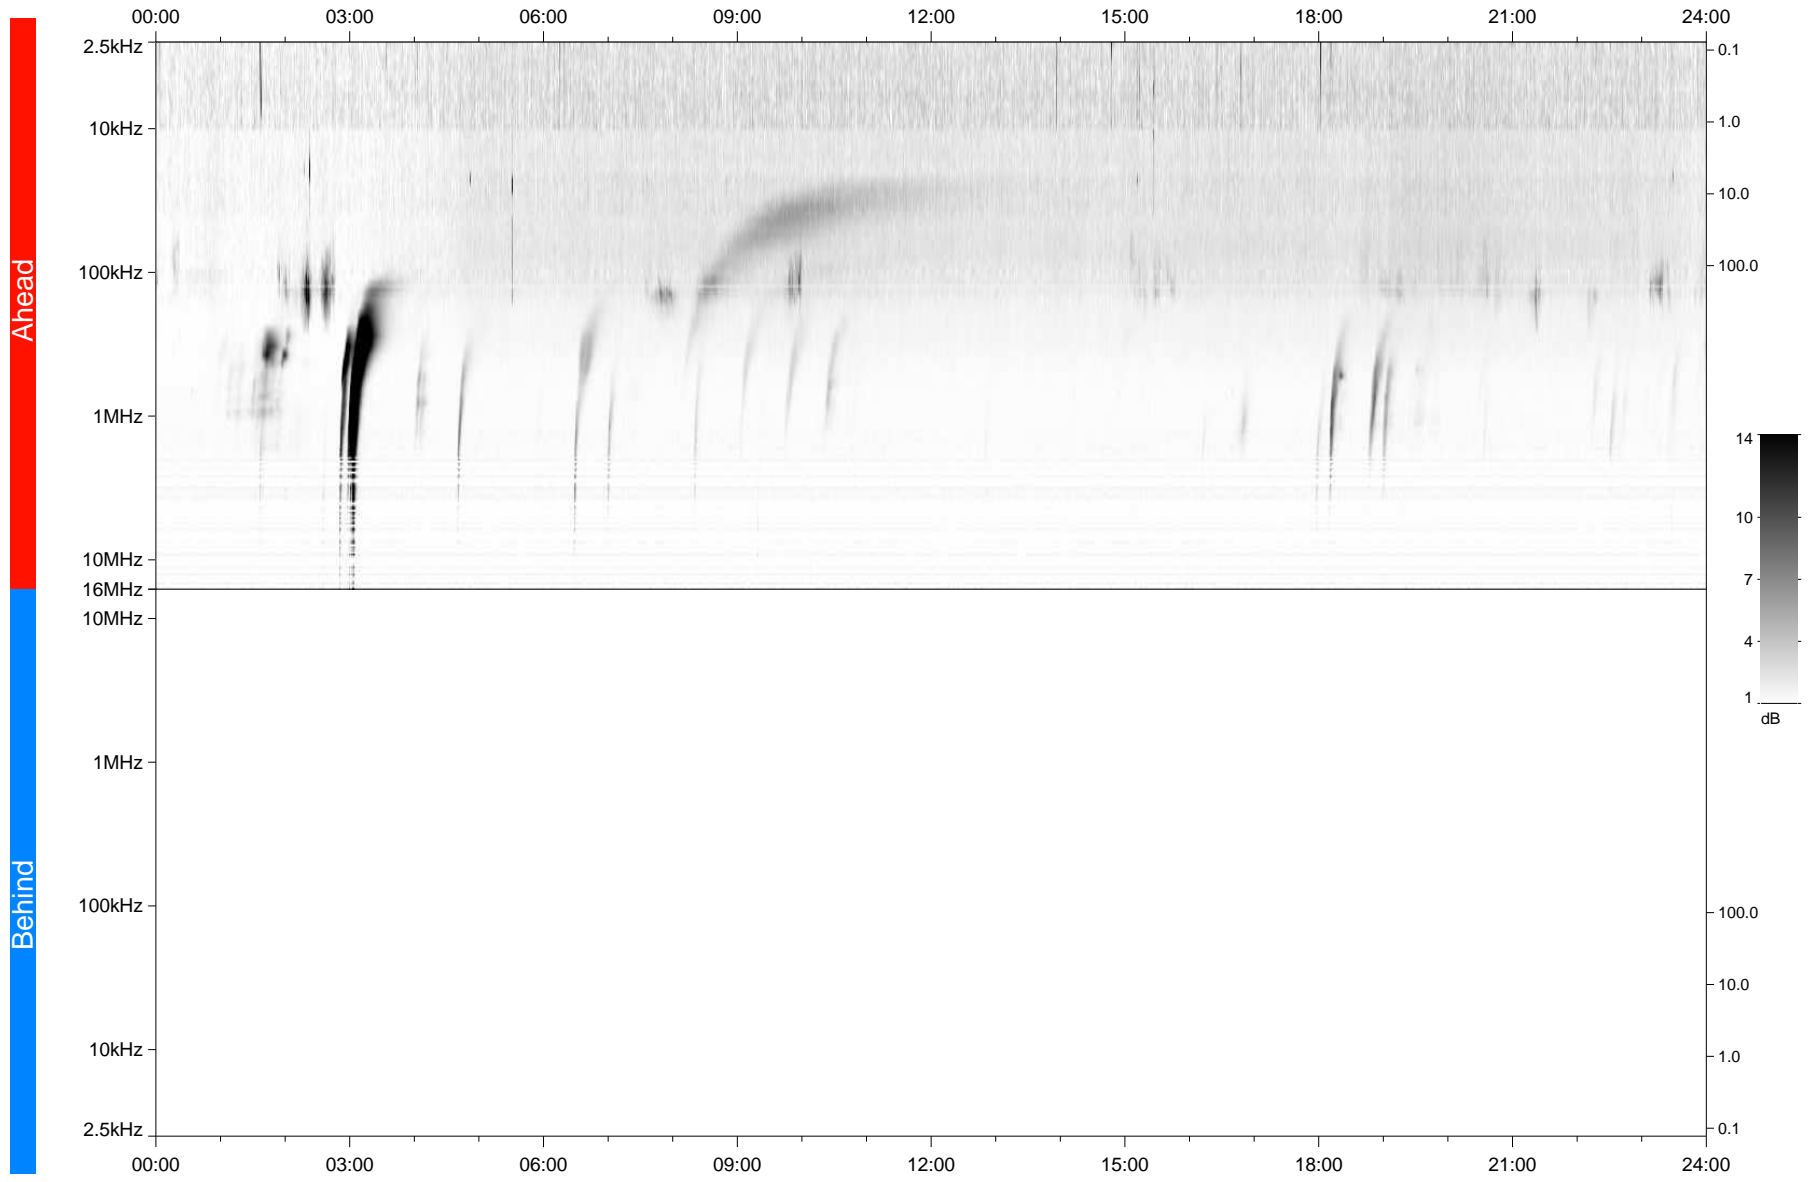

STEREO/WAVES Daily Summary - 03-Apr-2023 (DOY 093)

Ahead source file: swaves_ahead_2023_093_1_05.fin
Ahead PSE Angle: -11.5°

Behind PSE Angle: 7.7°
Behind source file: No STEREO-B data

Time (UTC)

file: stereo_swaves_daily-summary_gray_20230403_v04
made by: space.umn.edu on macOS with IDL 8.8.2 on 2023-05-04 16:52:56, with TMLib V946 / dynspec V311