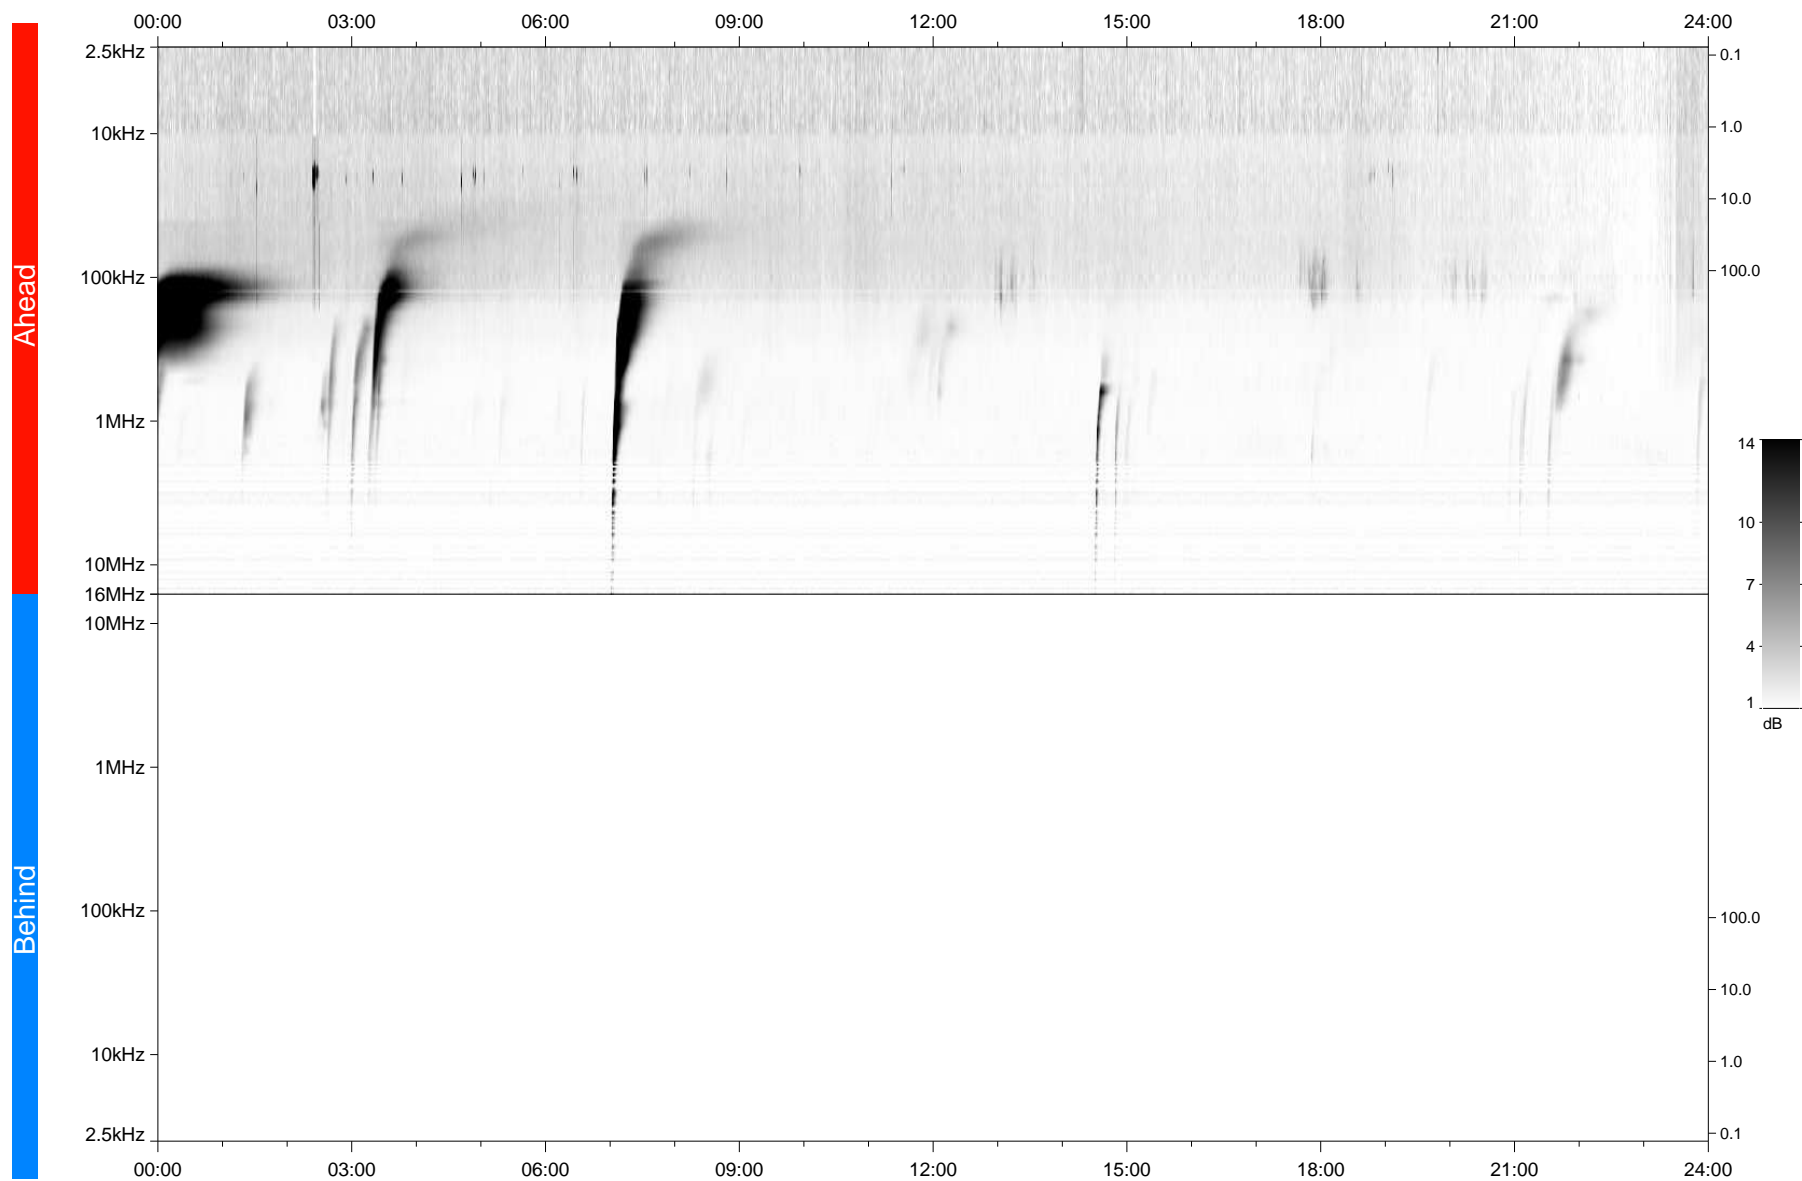

STEREO/WAVES Daily Summary - 01-Apr-2023 (DOY 091)

Ahead source file: swaves_ahead_2023_091_1_05.fin
Ahead PSE Angle: -11.6°

Behind PSE Angle: 7.8°
Behind source file: No STEREO-B data

Time (UTC)

file: stereo_swaves_daily-summary_gray_20230401_v04
made by: space.umn.edu on macOS with TDL 8.8.2 on 2023-05-02 18:53:42, with TLib V946 / dynspec V311