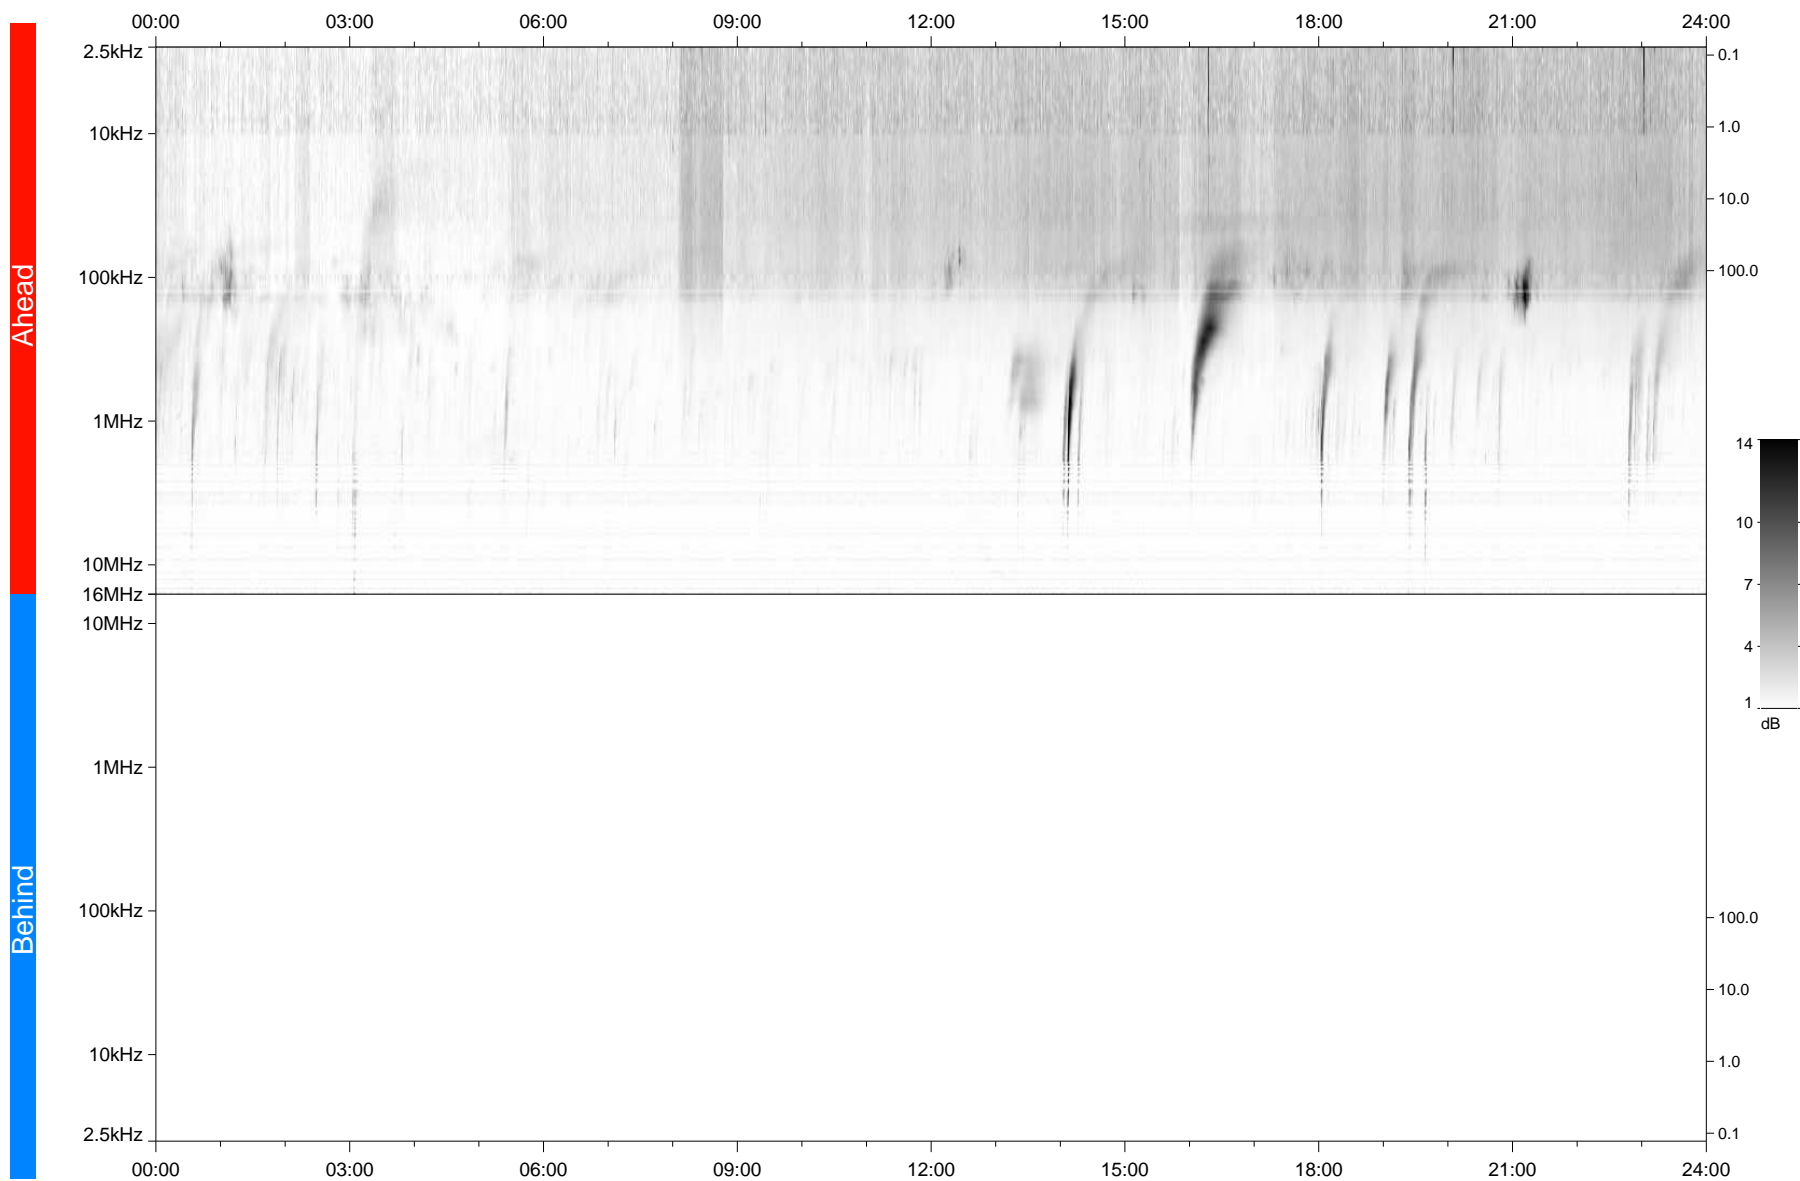

STEREO/WAVES Daily Summary - 28-Mar-2023 (DOY 087)

Ahead source file: swaves_ahead_2023_087_1_05.fin
Ahead PSE Angle: -11.8°

Behind PSE Angle: 7.9°
Behind source file: No STEREO-B data

Time (UTC)

file: stereo_swaves_daily-summary_gray_20230328_v04
made by: space.umn.edu on macOS with TDL 8.8.2 on 2023-04-28 07:54:14, with TLib V946 / dynspec V311