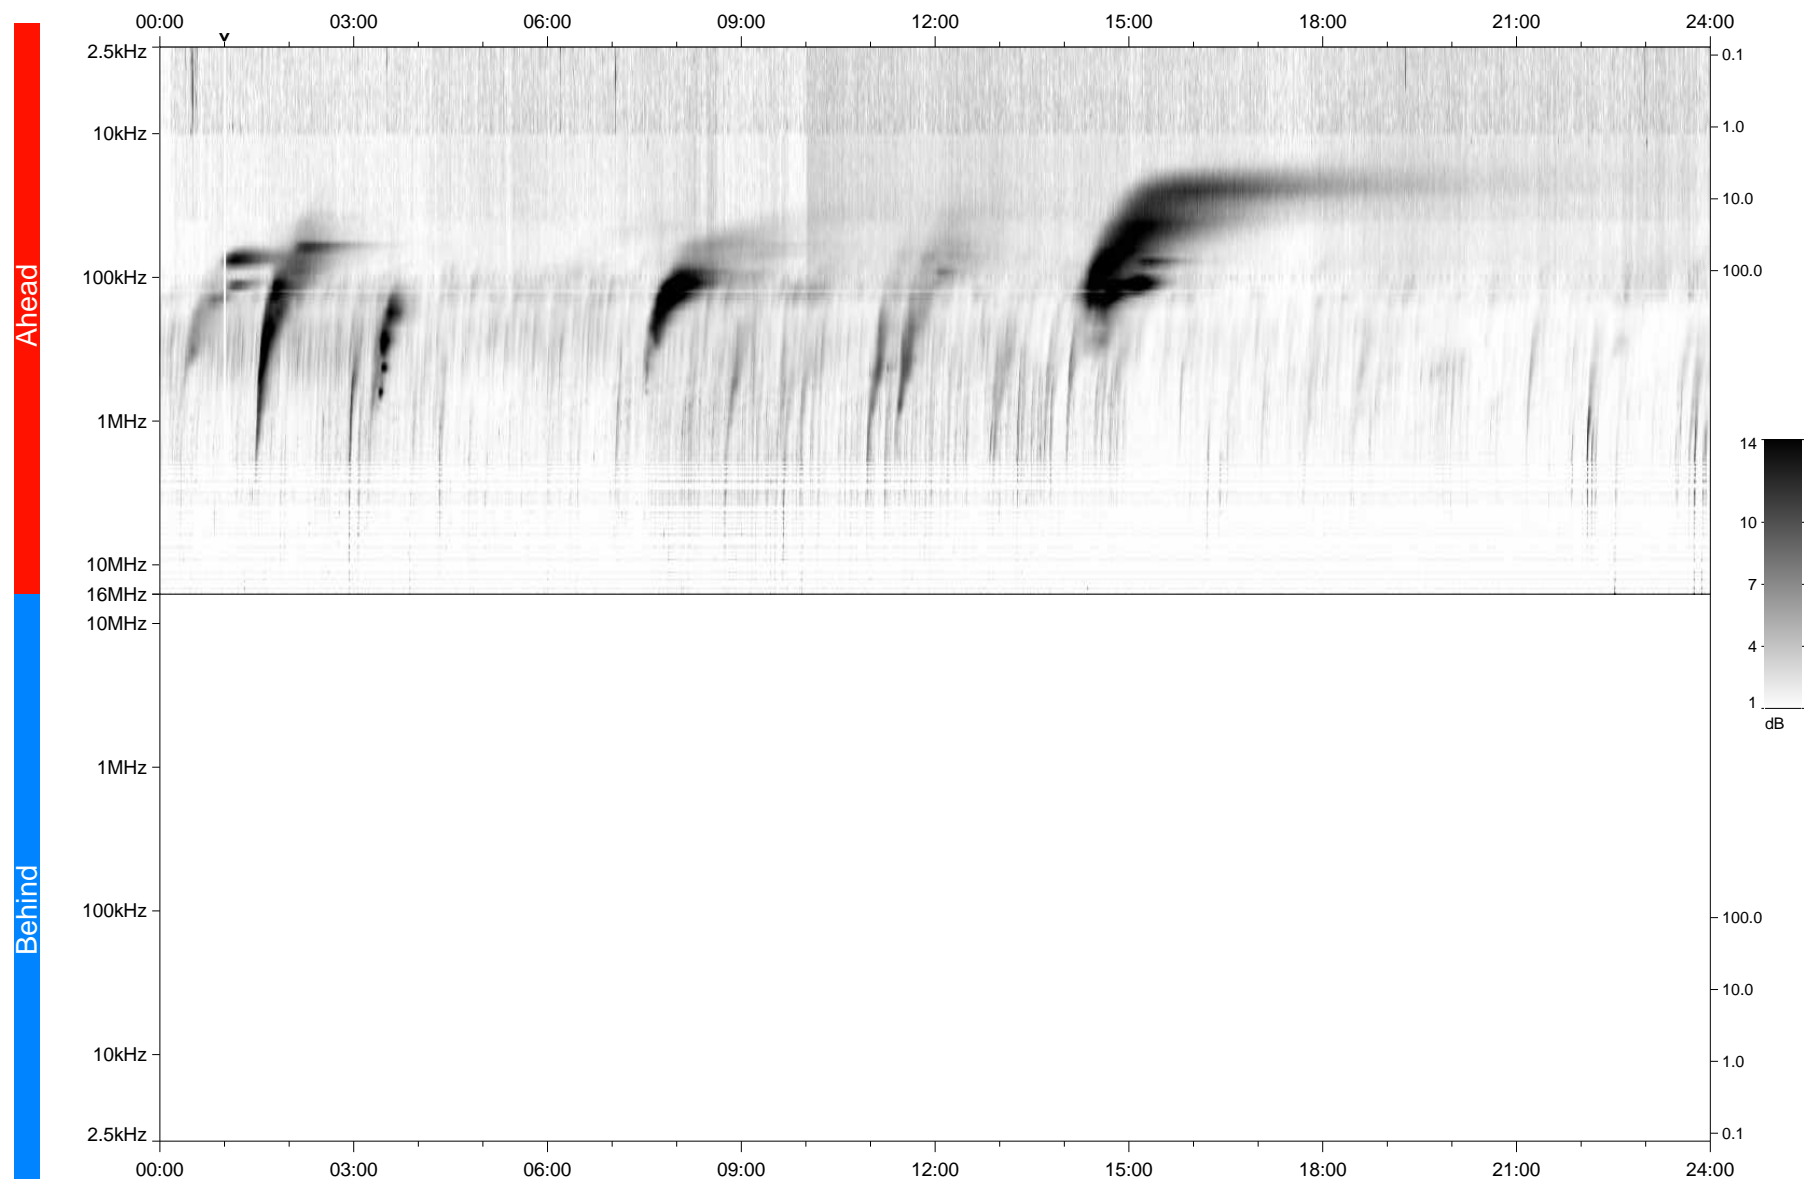

STEREO/WAVES Daily Summary - 27-Mar-2023 (DOY 086)

Ahead source file: swaves_ahead_2023_086_1_05.fin
Ahead PSE Angle: -11.9°

Behind PSE Angle: 7.9°
Behind source file: No STEREO-B data

Time (UTC)

file: stereo_swaves_daily-summary_gray_20230327_v04
made by: space.umn.edu on macOS with TDL 8.8.2 on 2023-04-27 10:54:08, with TLib V946 / dynspec V311