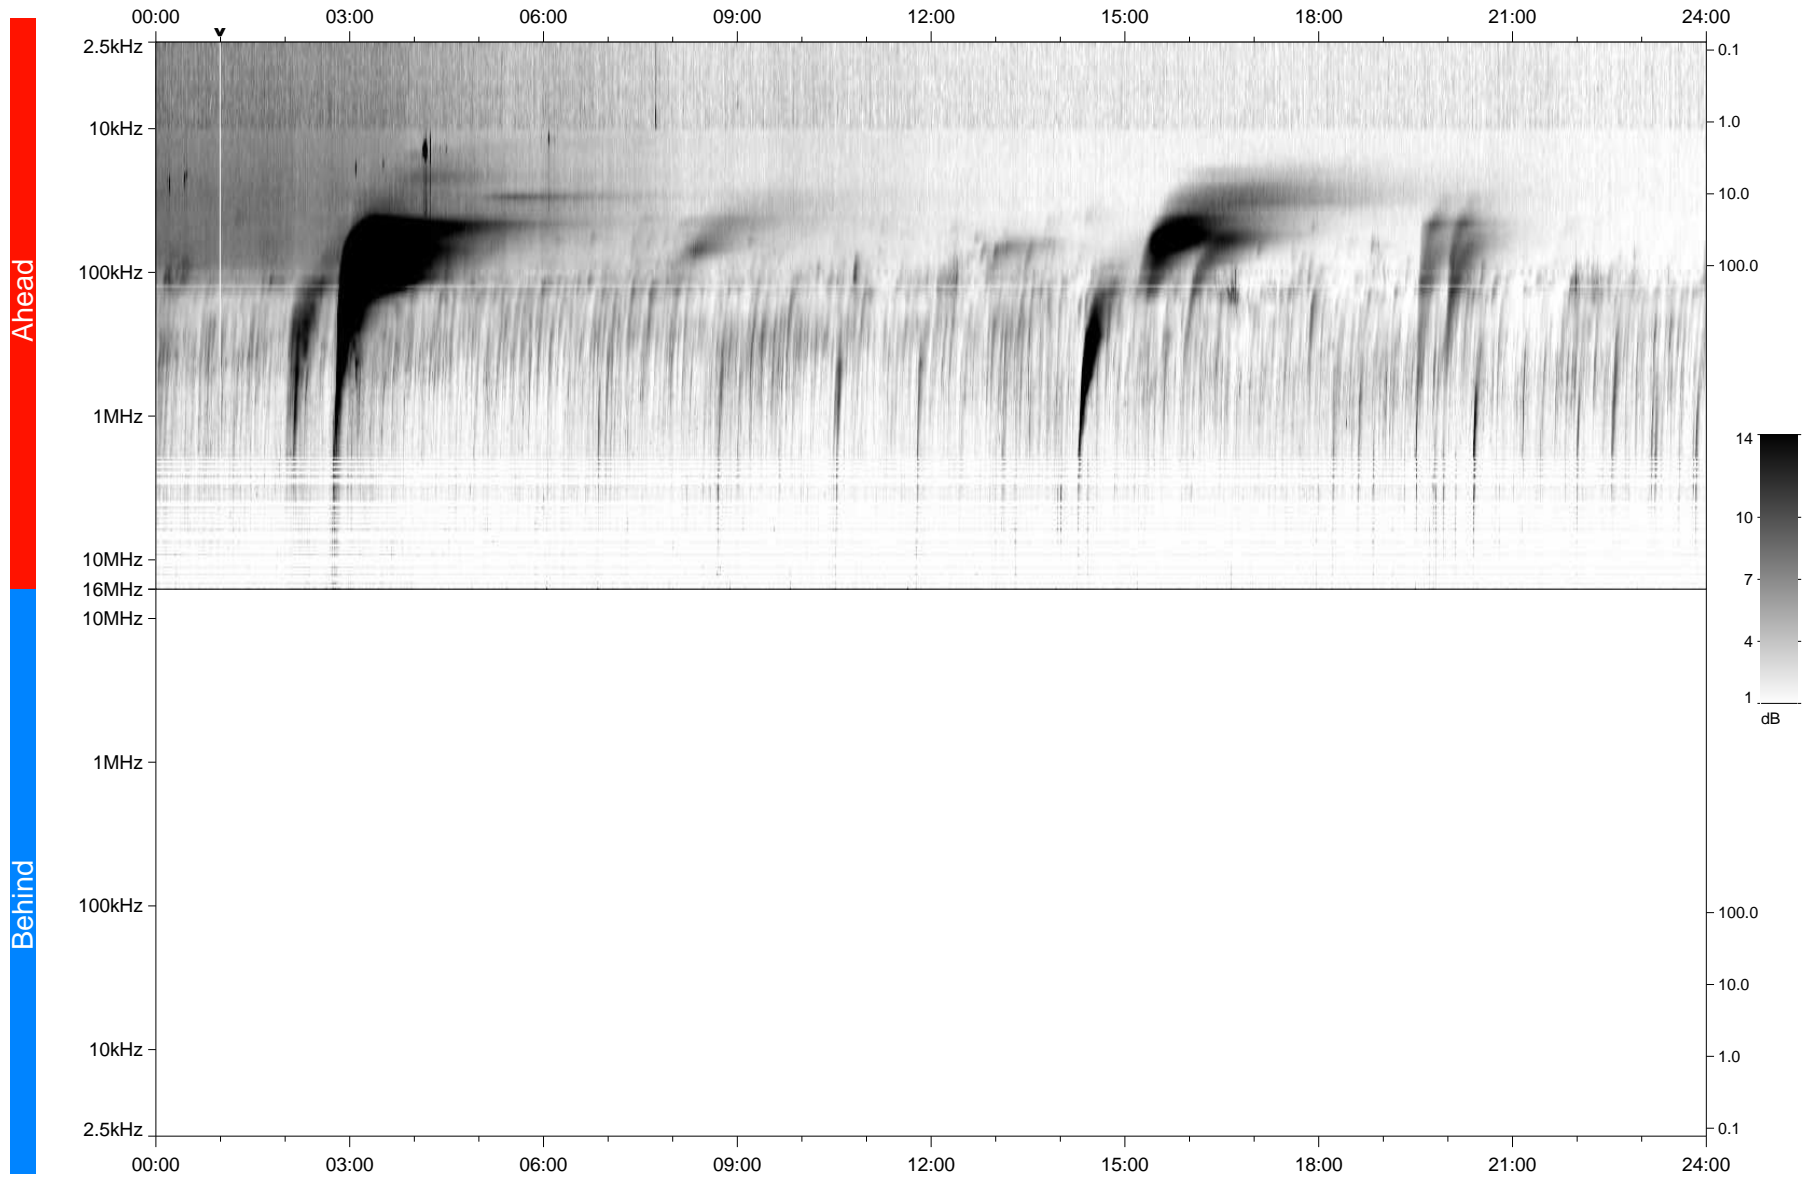

# STEREO/WAVES Daily Summary - 25-Mar-2023 (DOY 084)

Ahead source file: swaves\_ahead\_2023\_084\_1\_05.fin  
Ahead PSE Angle:  $-11.9^\circ$

Behind PSE Angle:  $8.0^\circ$   
Behind source file: No STEREO-B data

Time (UTC)

file: stereo\_swaves\_daily-summary\_gray\_20230325\_v04  
made by: space.umn.edu on macOS with TDL 8.8.2 on 2023-04-25 15:41:30, with TLib V946 / dynspec V311