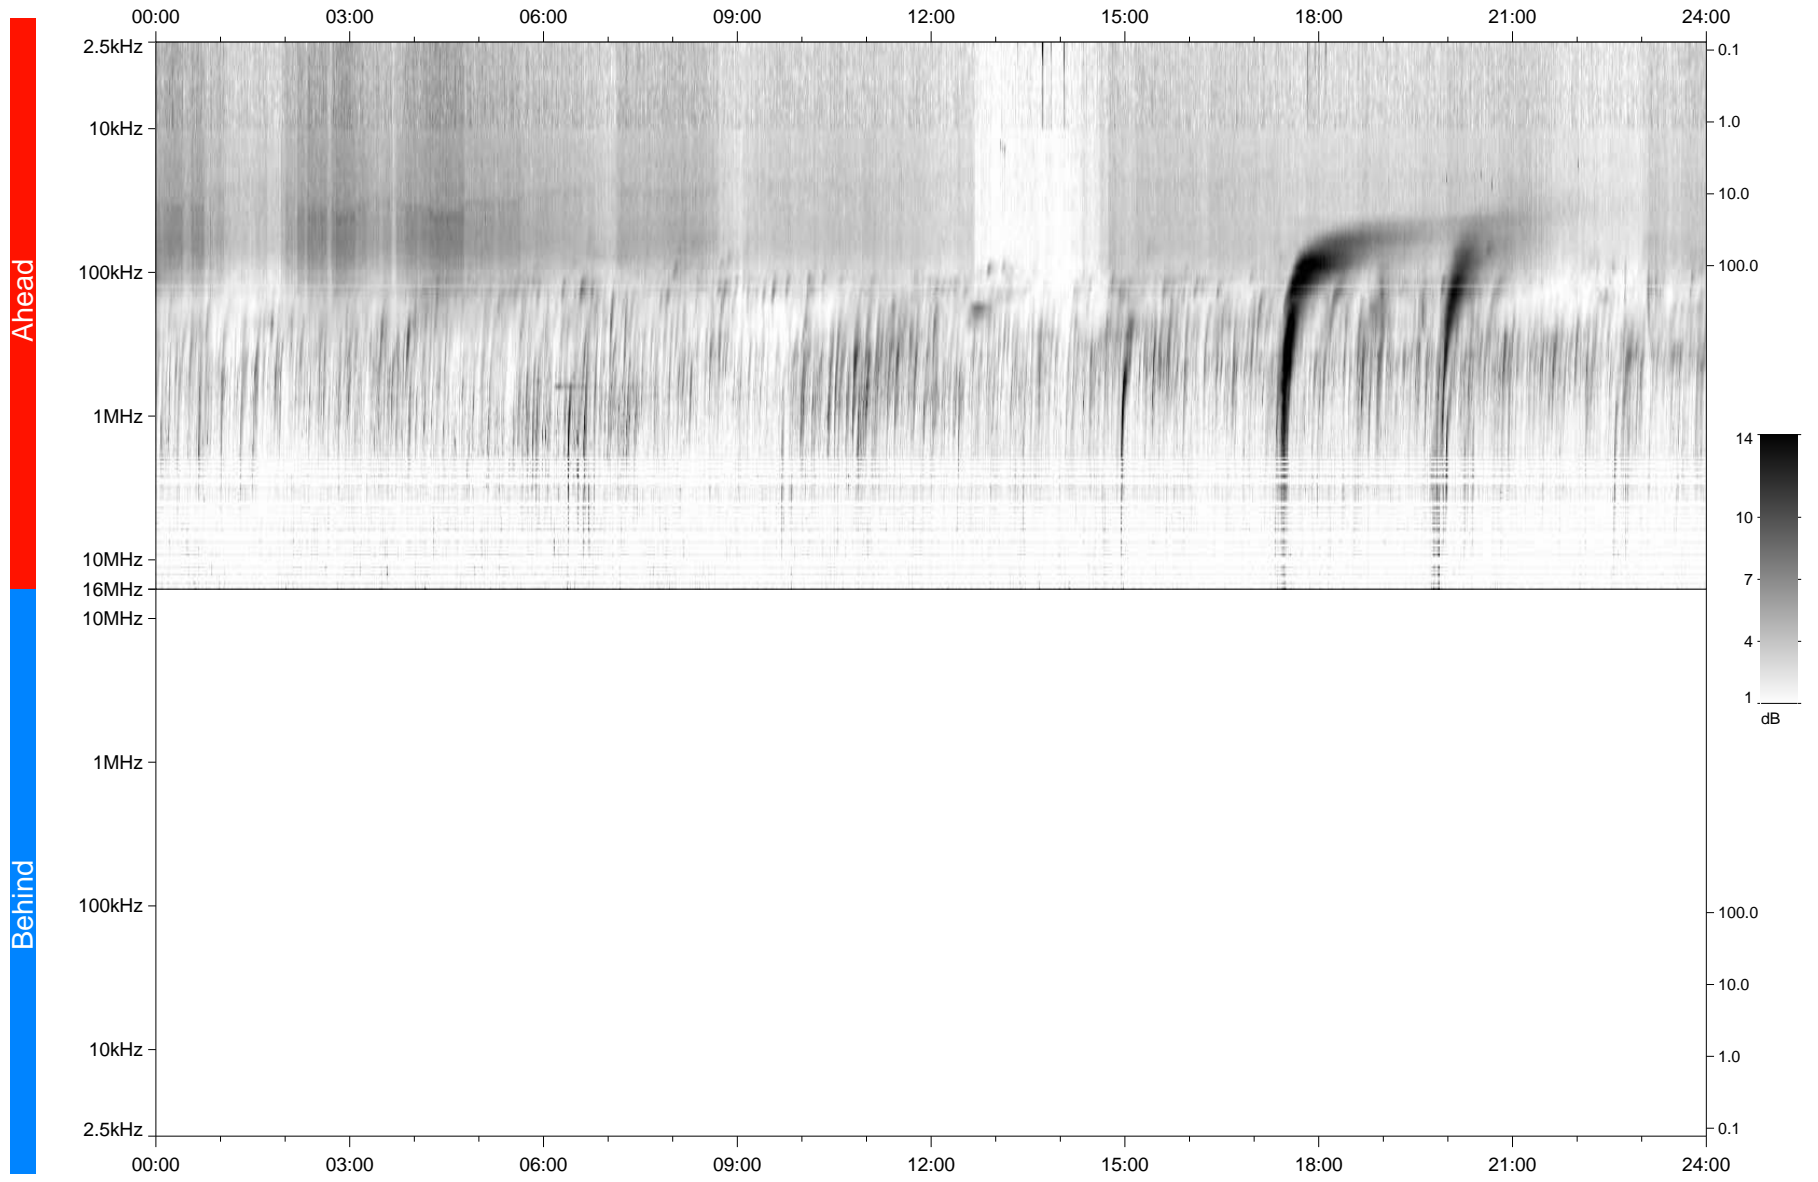

STEREO/WAVES Daily Summary - 24-Mar-2023 (DOY 083)

Ahead source file: swaves_ahead_2023_083_1_05.fin
Ahead PSE Angle: -12.0°

Behind PSE Angle: 8.1°
Behind source file: No STEREO-B data

Time (UTC)

file: stereo_swaves_daily-summary_gray_20230324_v04
made by: space.umn.edu on macOS with TDL 8.8.2 on 2023-04-25 15:40:16, with TLib V946 / dynspec V311