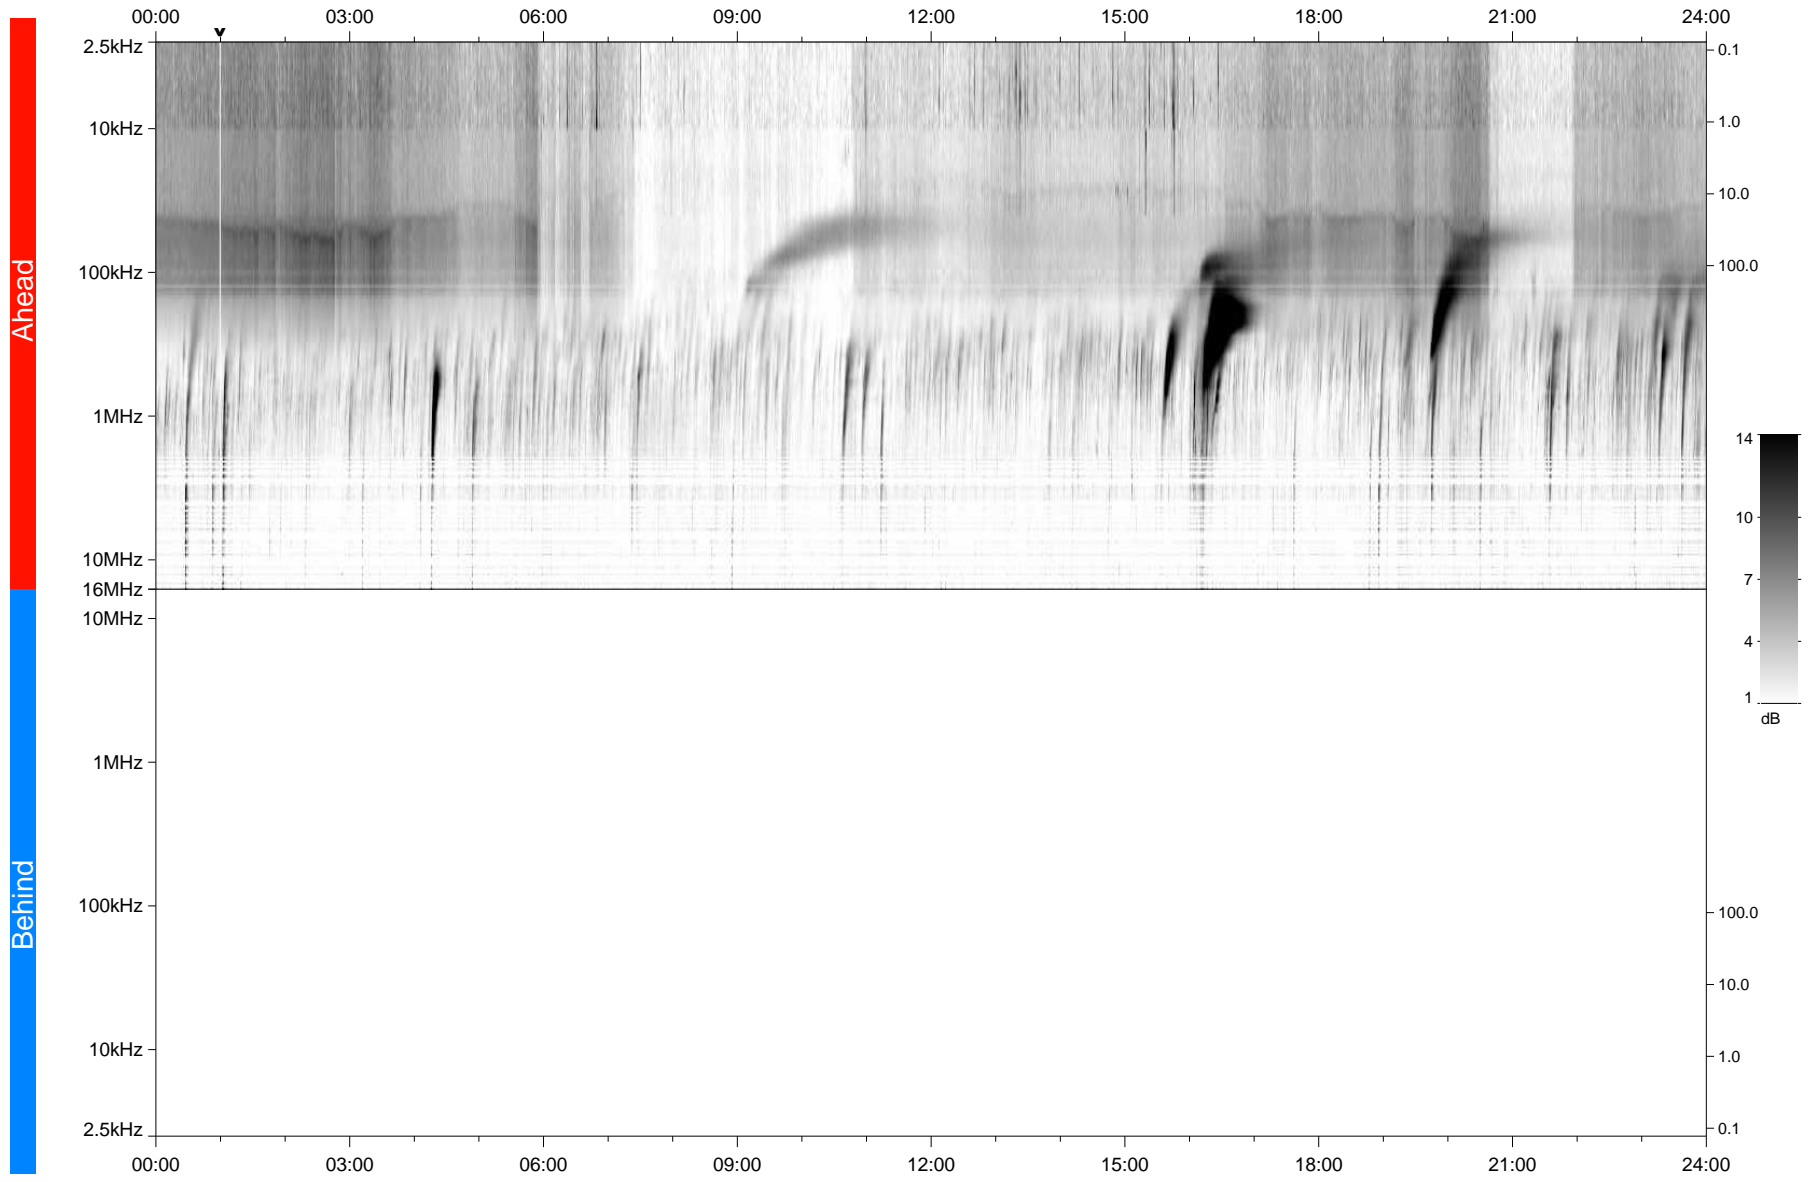

STEREO/WAVES Daily Summary - 23-Mar-2023 (DOY 082)

Ahead source file: swaves_ahead_2023_082_1_05.fin
Ahead PSE Angle: -12.0°

Behind PSE Angle: 8.1°
Behind source file: No STEREO-B data

Time (UTC)

file: stereo_swaves_daily-summary_gray_20230323_v04
made by: space.umn.edu on macOS with TDL 8.8.2 on 2023-04-23 09:14:14, with Tlib V946 / dynspec V311