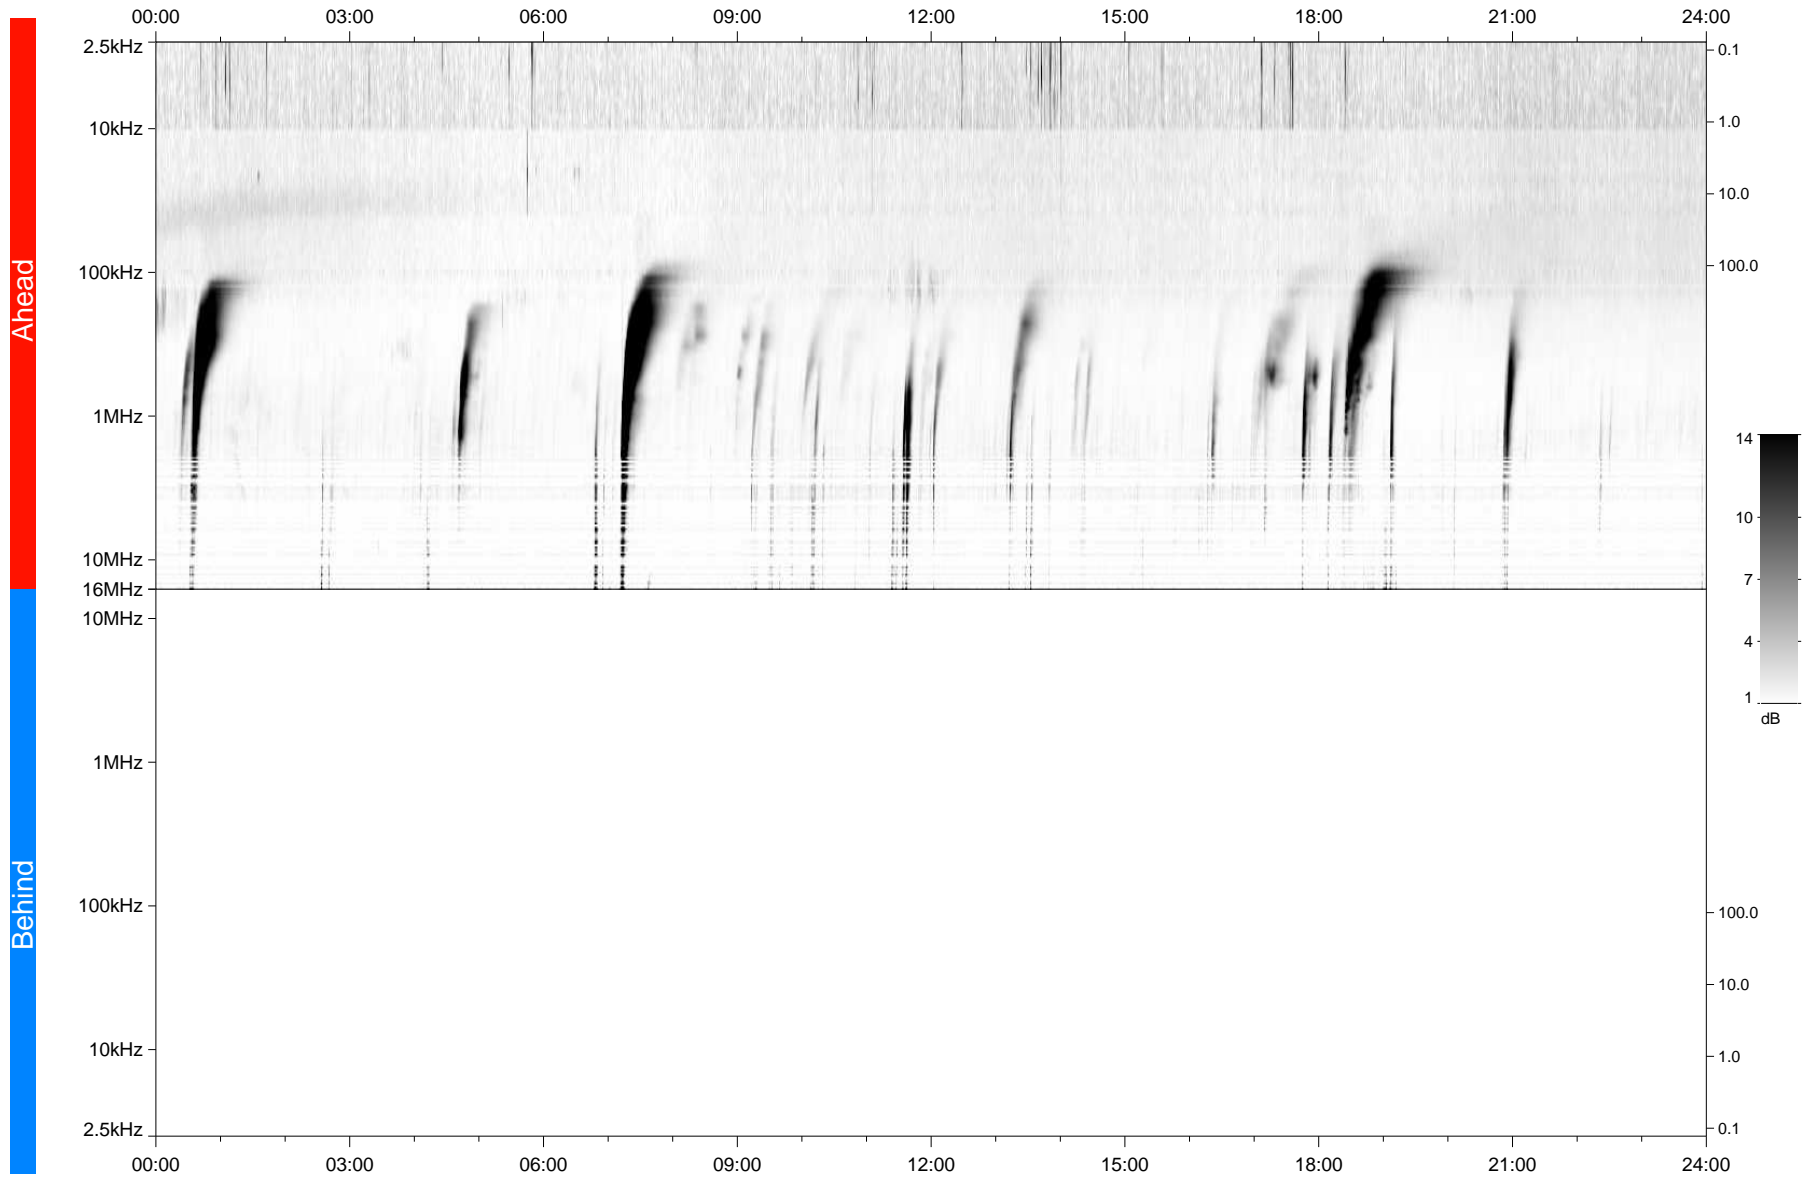

STEREO/WAVES Daily Summary - 18-Mar-2023 (DOY 077)

Ahead source file: swaves_ahead_2023_077_1_05.fin
Ahead PSE Angle: -12.2°

Behind PSE Angle: 8.3°
Behind source file: No STEREO-B data

Time (UTC)

file: stereo_swaves_daily-summary_gray_20230318_v04
made by: space.umn.edu on macOS with TDL 8.8.2 on 2023-04-18 19:51:52, with Tlib V946 / dynspec V311