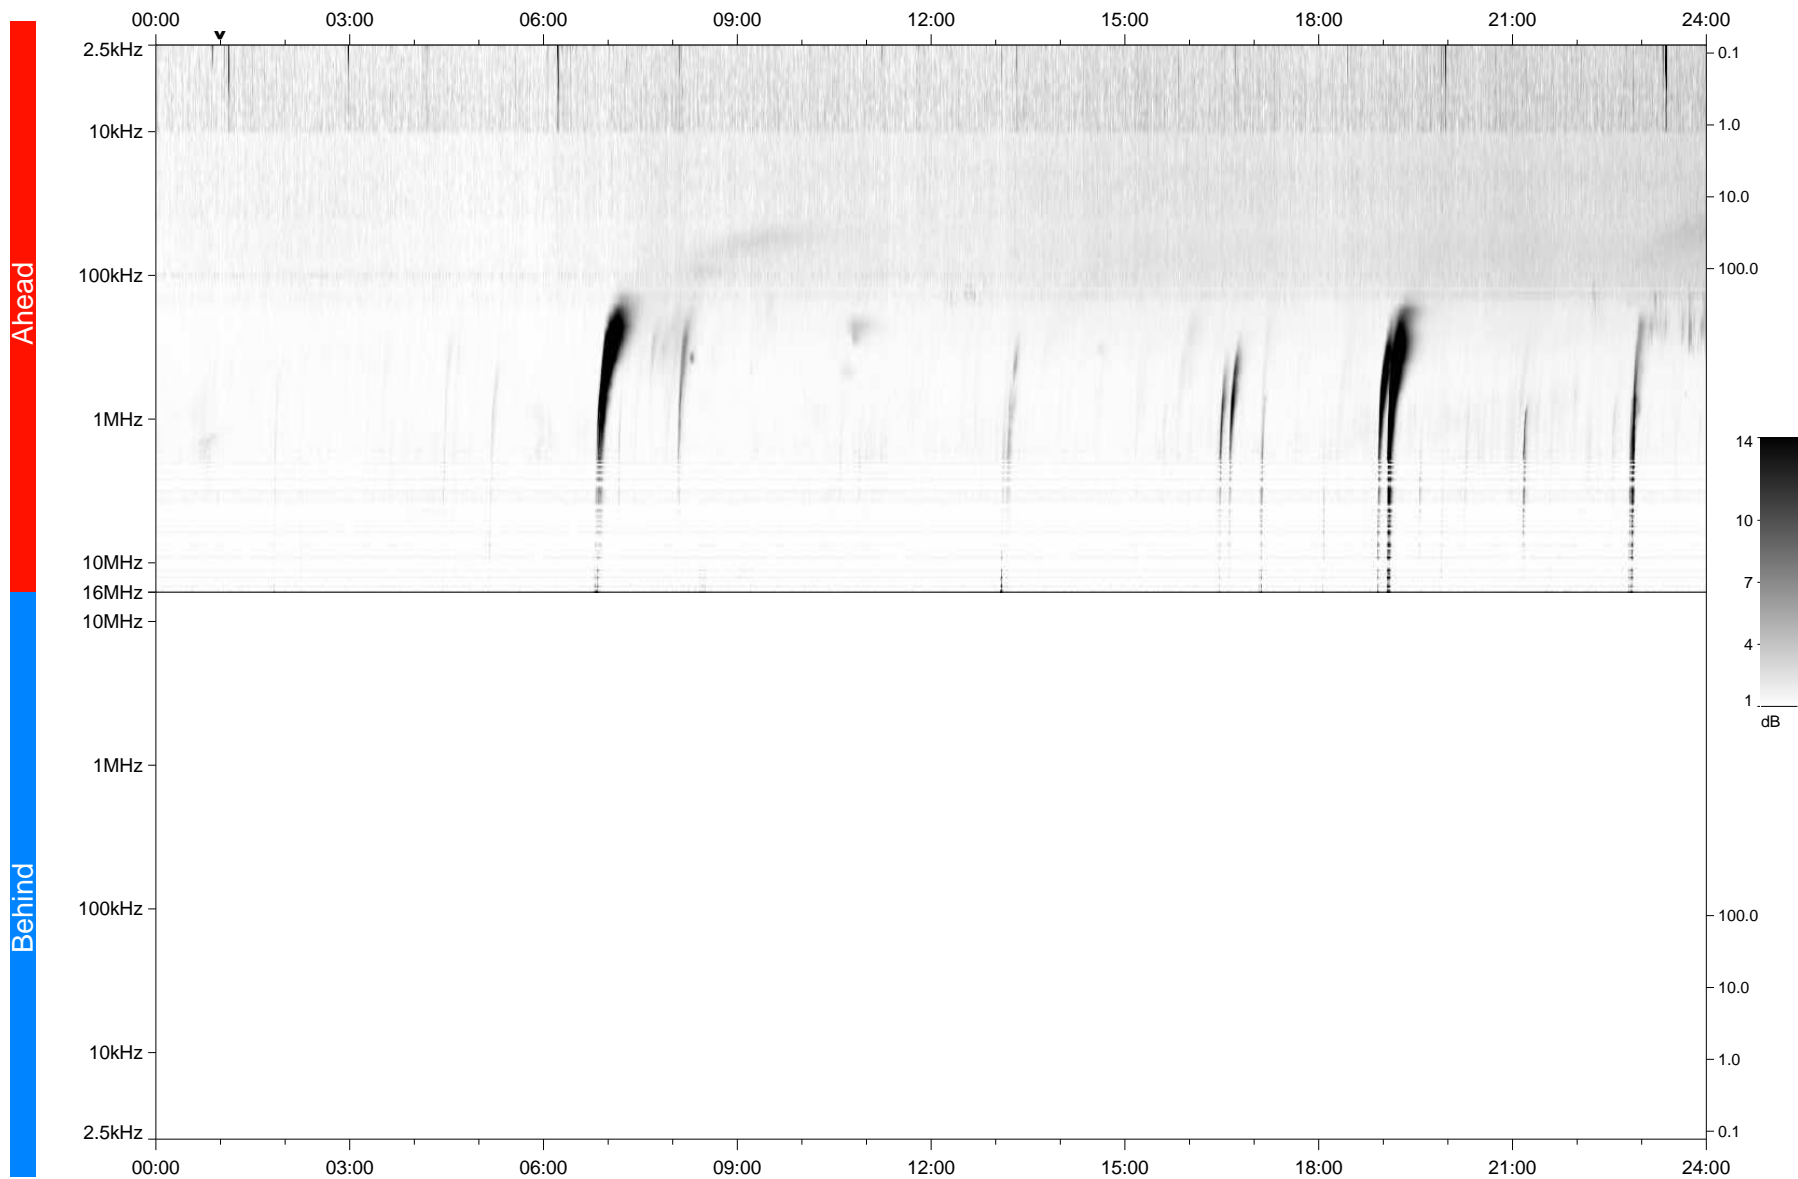

STEREO/WAVES Daily Summary - 17-Mar-2023 (DOY 076)

Ahead source file: swaves_ahead_2023_076_1_05.fin
Ahead PSE Angle: -12.2°

Behind PSE Angle: 8.3°
Behind source file: No STEREO-B data

Time (UTC)

file: stereo_swaves_daily-summary_gray_20230317_v04
made by: space.umn.edu on macOS with TDL 8.8.2 on 2023-04-17 16:21:50, with TLib V946 / dynspec V311