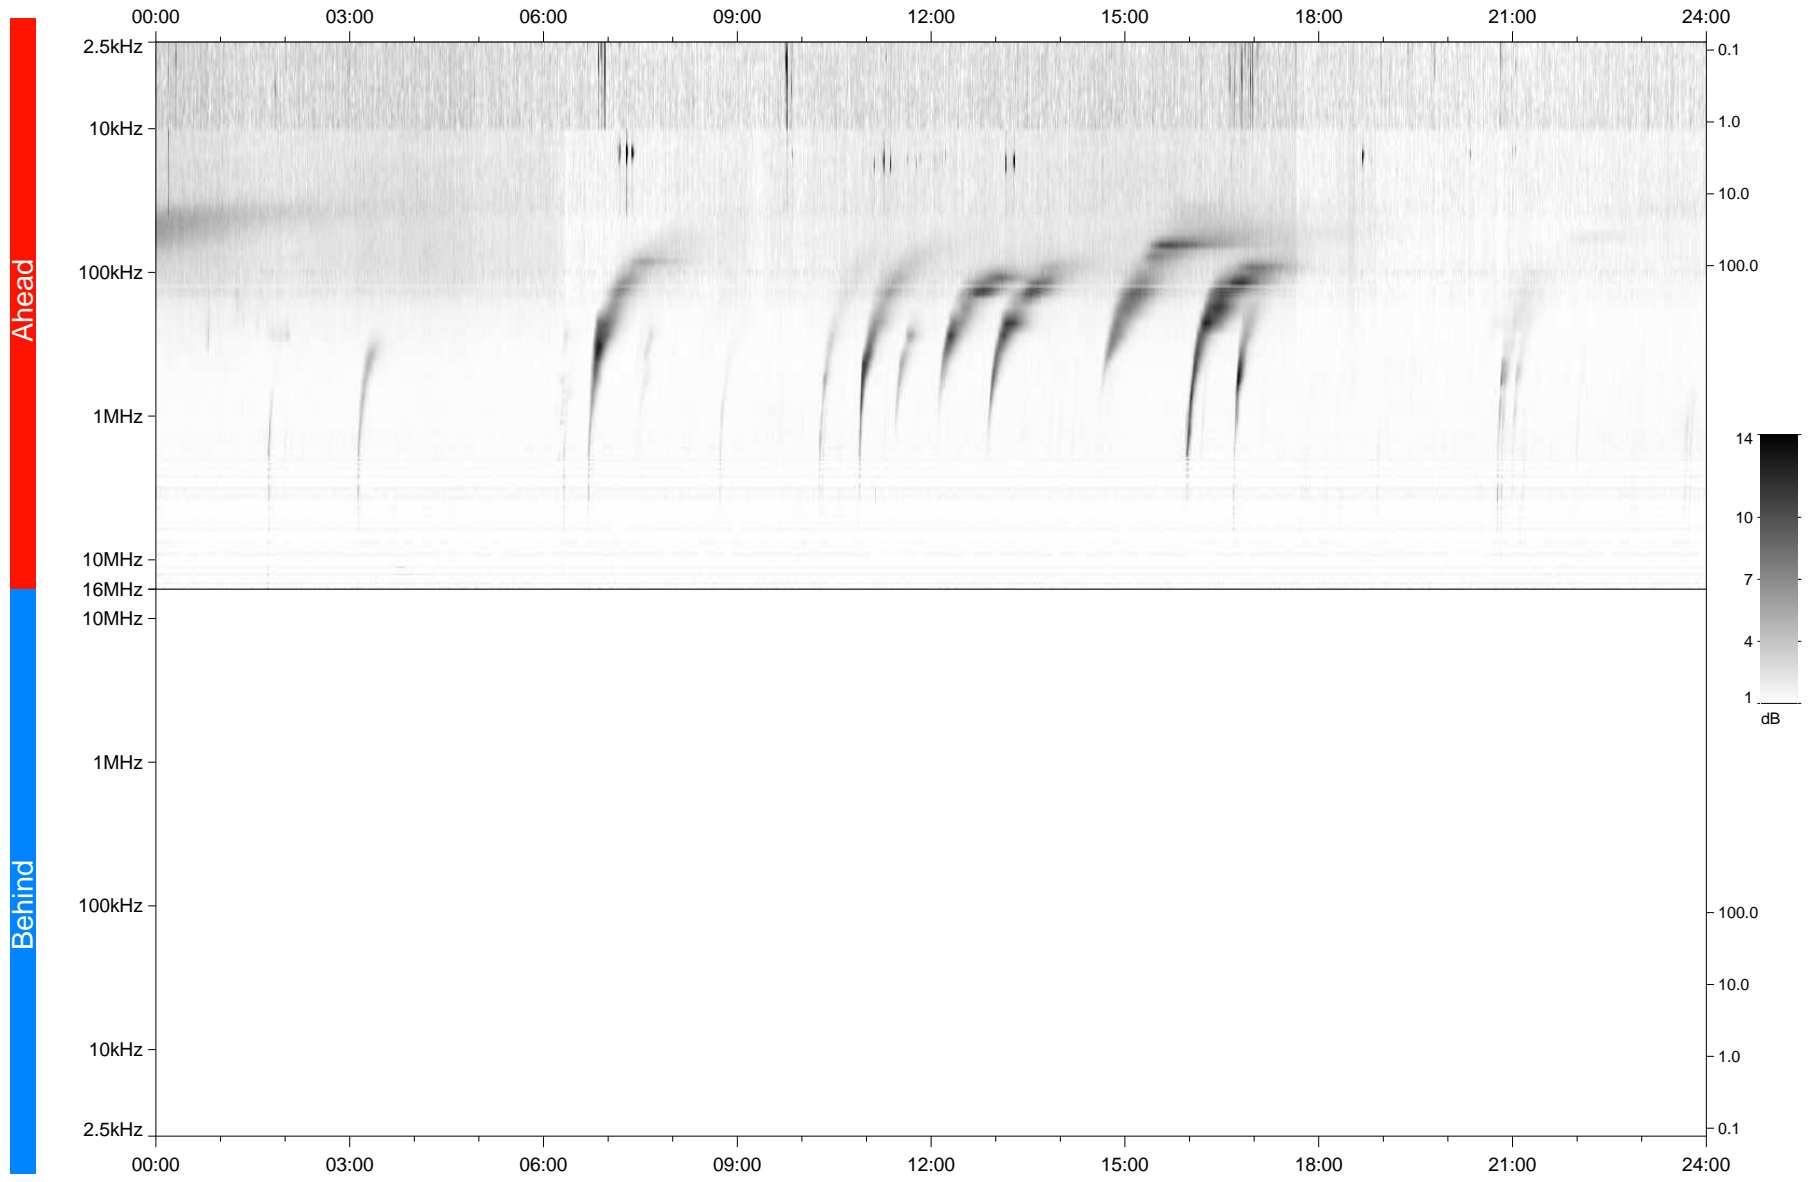

# STEREO/WAVES Daily Summary - 16-Mar-2023 (DOY 075)

Ahead source file: swaves\_ahead\_2023\_075\_1\_05.fin  
Ahead PSE Angle:  $-12.3^\circ$

Behind PSE Angle:  $8.4^\circ$   
Behind source file: No STEREO-B data

Time (UTC)

file: stereo\_swaves\_daily-summary\_gray\_20230316\_v04  
made by: space.umn.edu on macOS with TDL 8.8.2 on 2023-04-17 16:20:37, with TLib V946 / dynspec V311