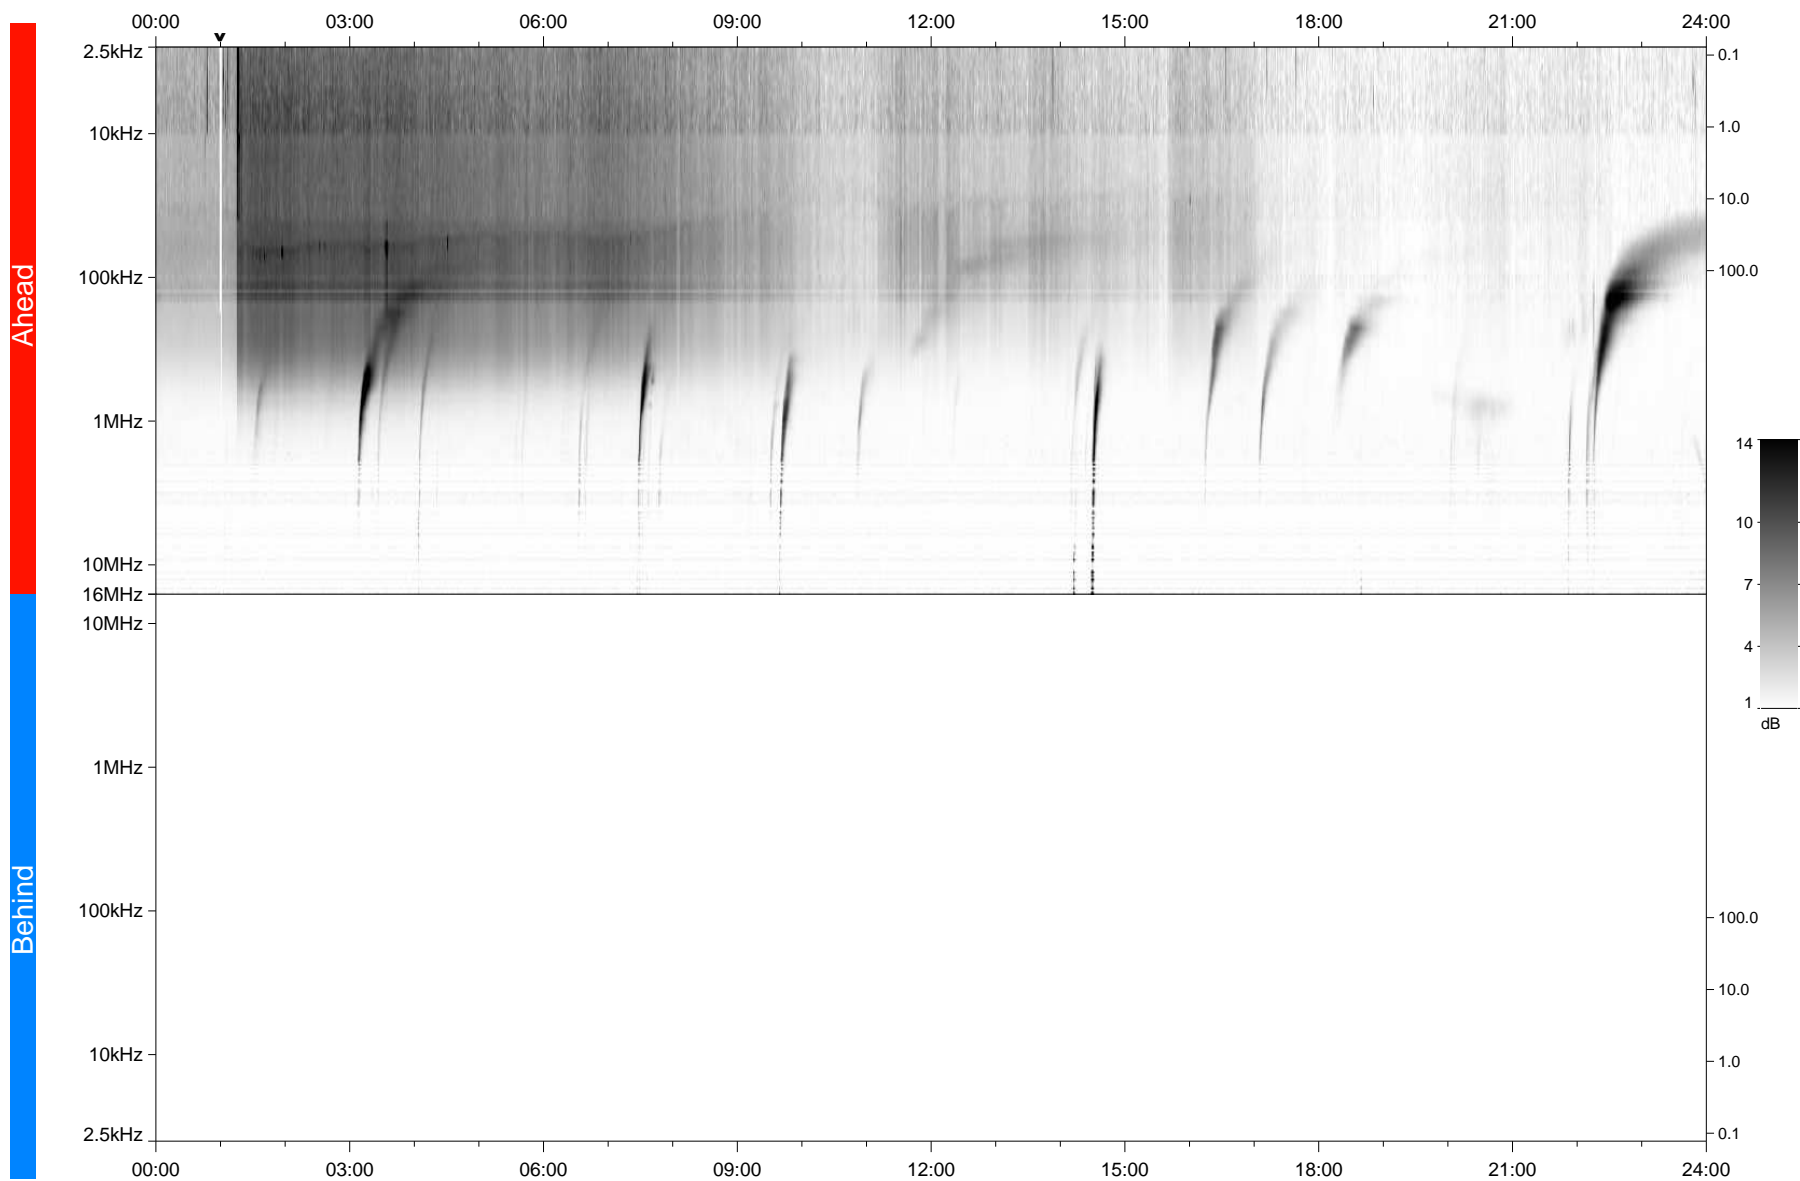

STEREO/WAVES Daily Summary - 15-Mar-2023 (DOY 074)

Ahead source file: swaves_ahead_2023_074_1_05.fin
Ahead PSE Angle: -12.3°

Behind PSE Angle: 8.4°
Behind source file: No STEREO-B data

Time (UTC)

file: stereo_swaves_daily-summary_gray_20230315_v04
made by: space.umn.edu on macOS with IDL 8.8.2 on 2023-04-17 16:19:23, with TLib V946 / dynspec V311