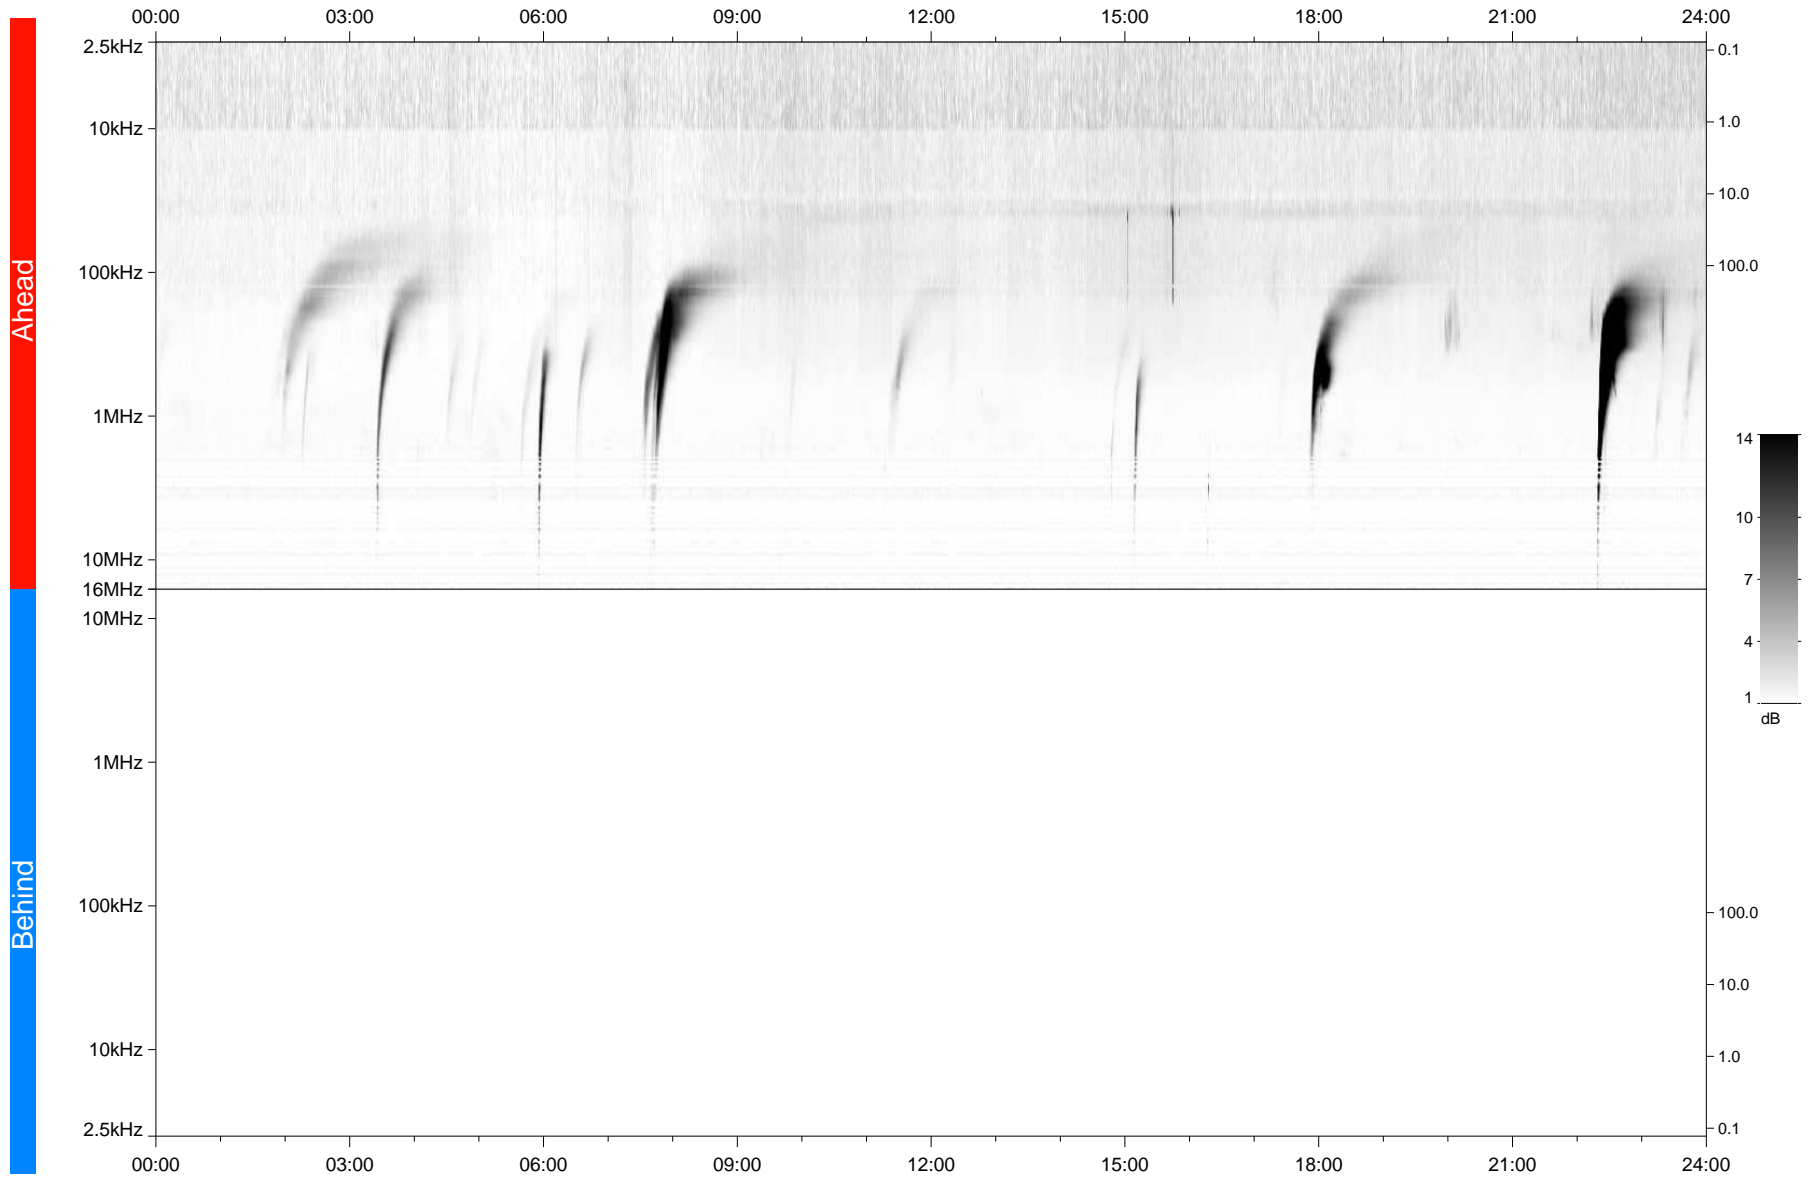

# STEREO/WAVES Daily Summary - 14-Mar-2023 (DOY 073)

Ahead source file: swaves\_ahead\_2023\_073\_1\_05.fin  
Ahead PSE Angle:  $-12.3^\circ$

Behind PSE Angle:  $8.4^\circ$   
Behind source file: No STEREO-B data

Time (UTC)

file: stereo\_swaves\_daily-summary\_gray\_20230314\_v04  
made by: space.umn.edu on macOS with TDL 8.8.2 on 2023-04-14 15:26:50, with TLib V946 / dynspec V311