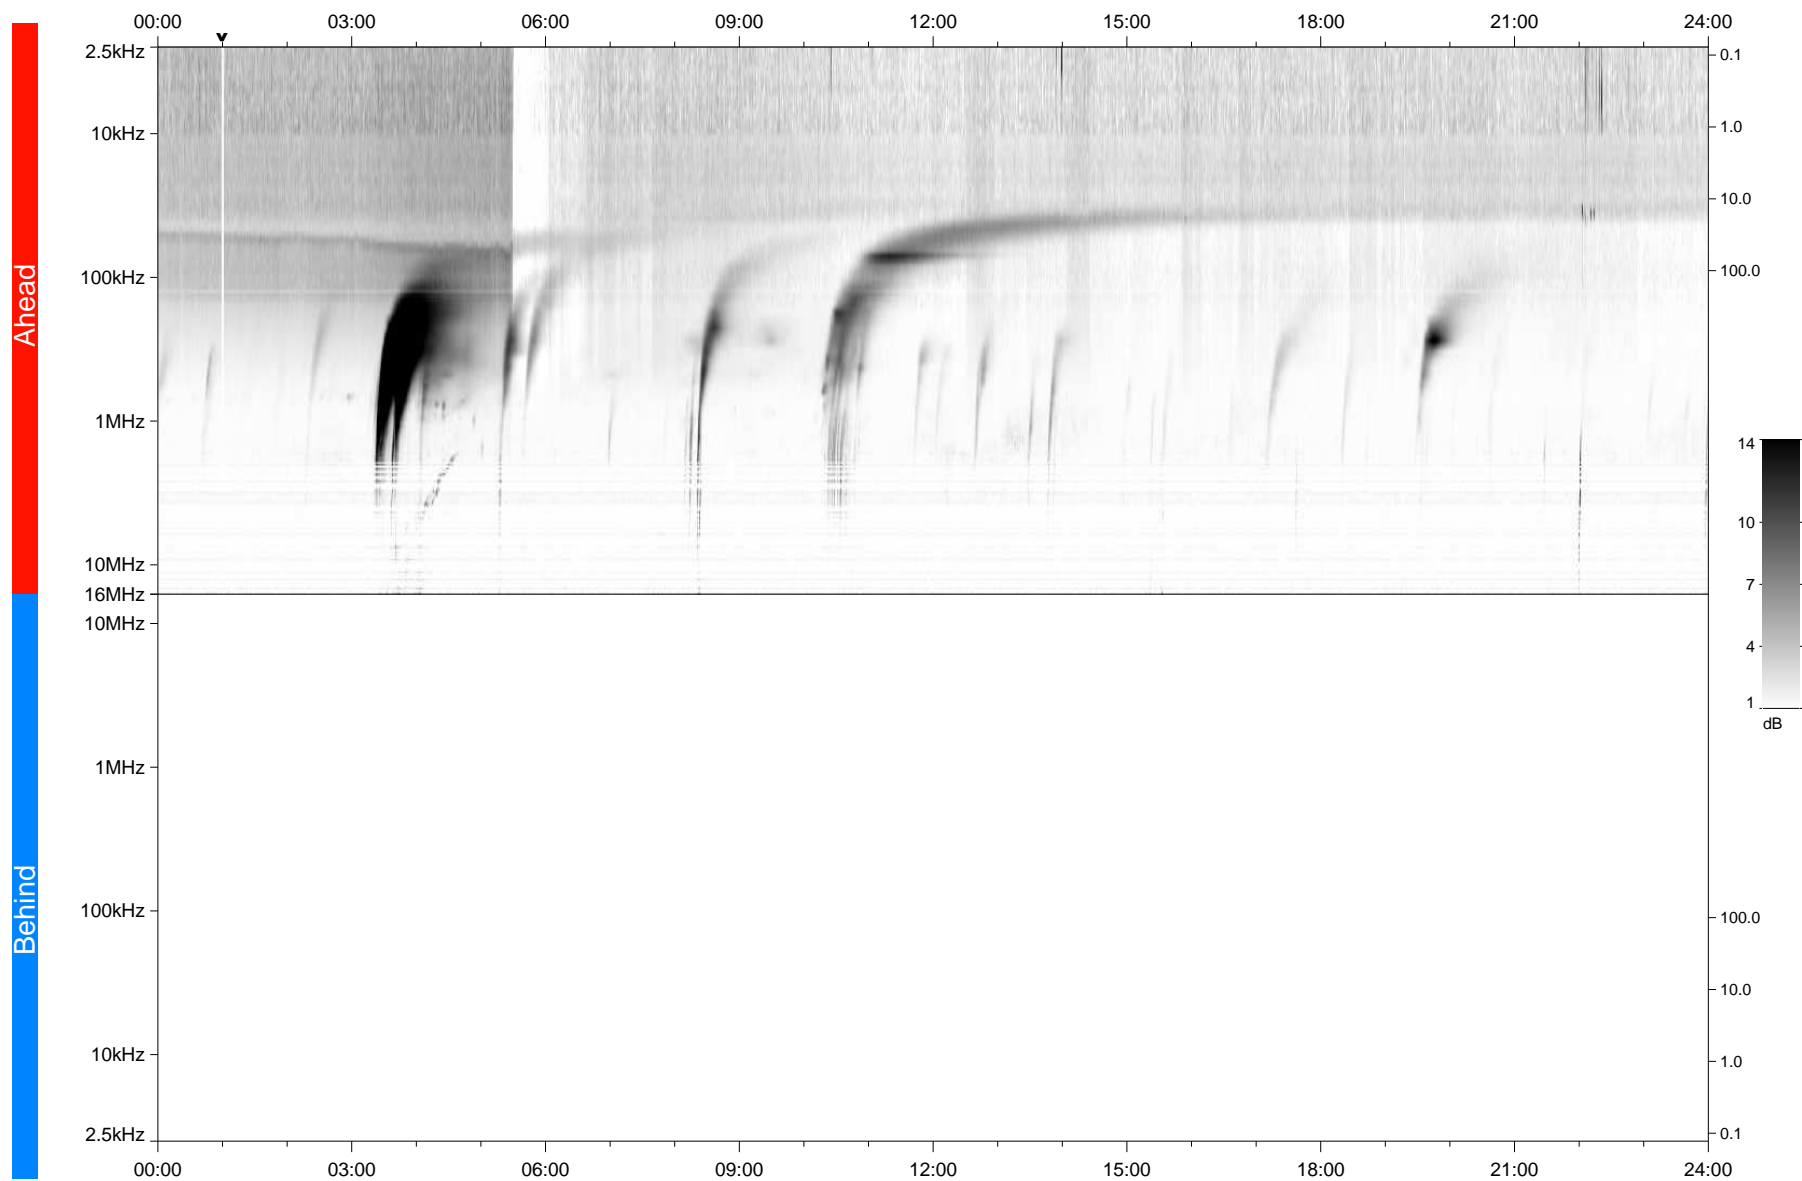

STEREO/WAVES Daily Summary - 13-Mar-2023 (DOY 072)

Ahead source file: swaves_ahead_2023_072_1_05.fin
Ahead PSE Angle: -12.4°

Behind PSE Angle: 8.4°
Behind source file: No STEREO-B data

Time (UTC)

file: stereo_swaves_daily-summary_gray_20230313_v04
made by: space.umn.edu on macOS with TDL 8.8.2 on 2023-04-13 17:13:10, with TLib V946 / dynspec V311