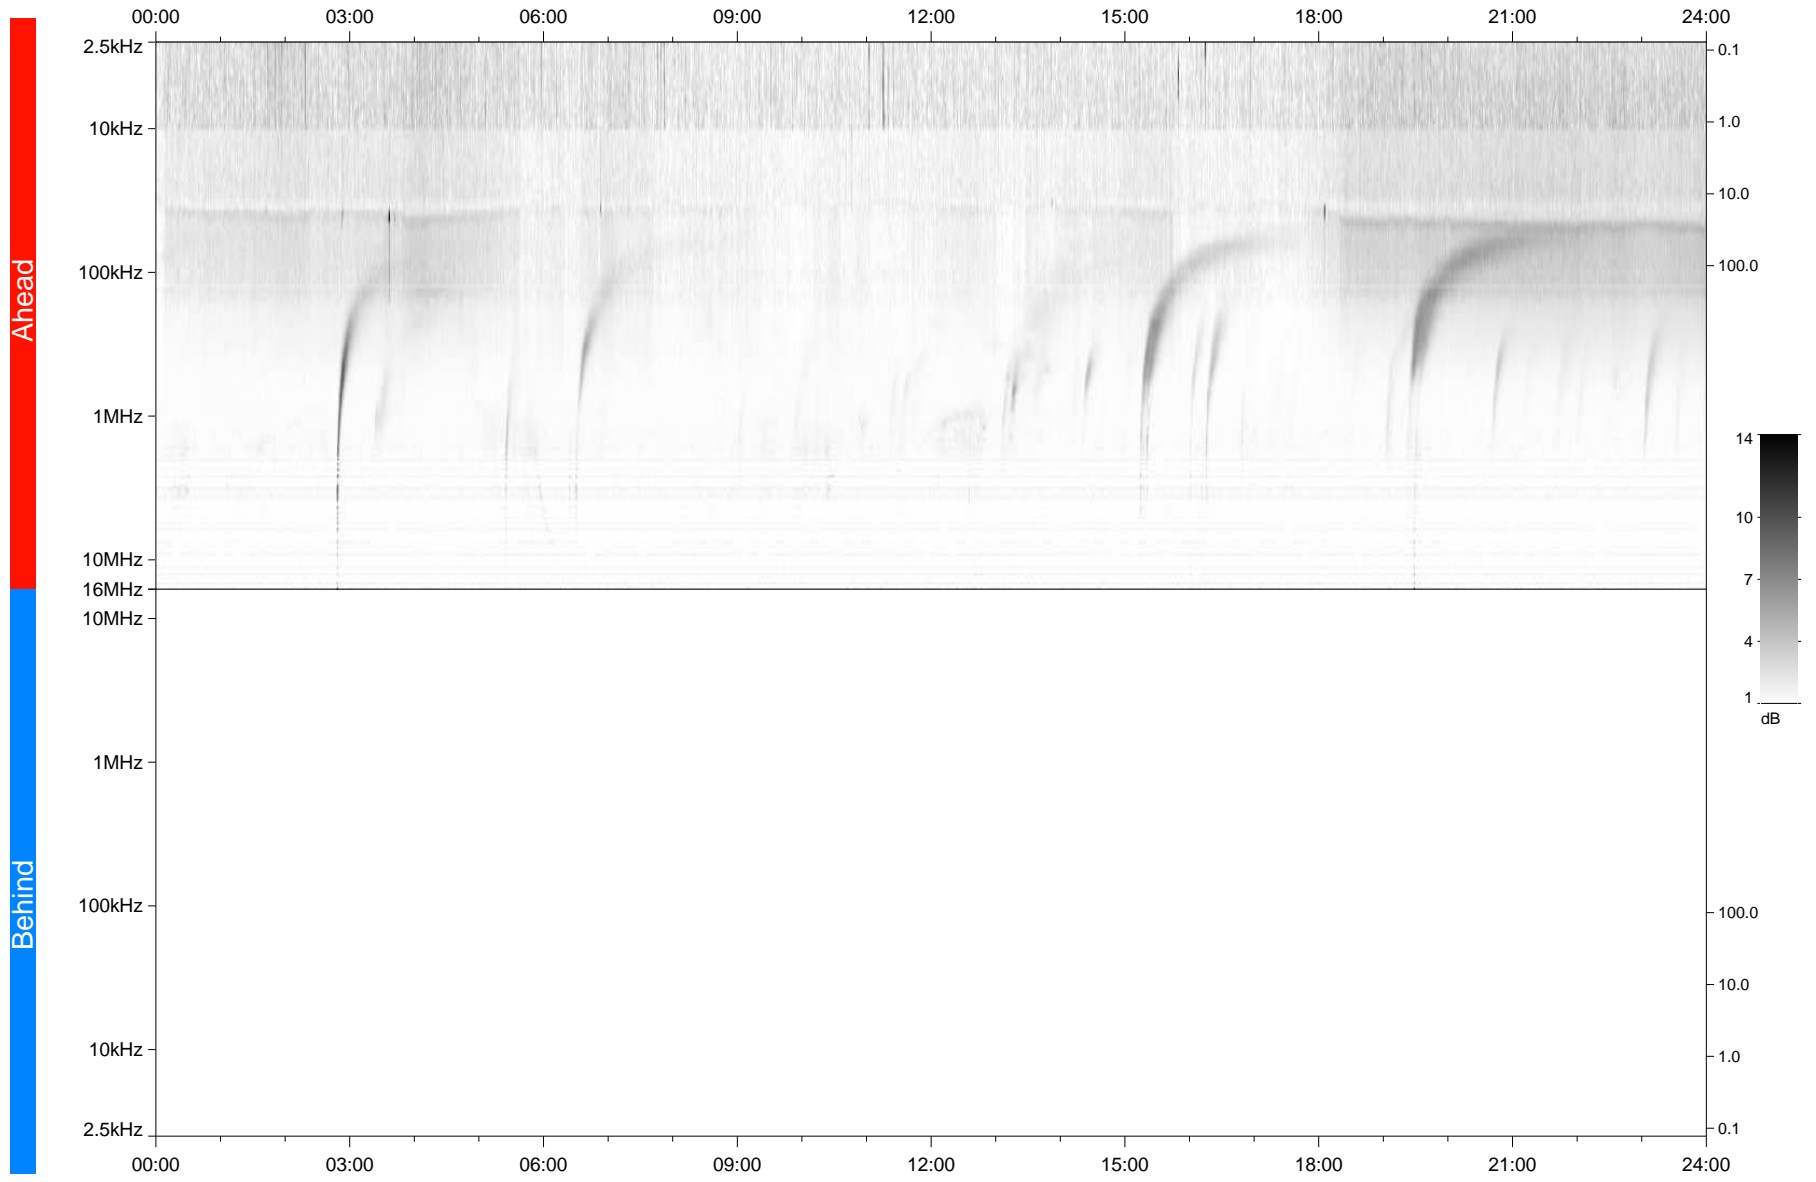

STEREO/WAVES Daily Summary - 12-Mar-2023 (DOY 071)

Ahead source file: swaves_ahead_2023_071_1_05.fin
Ahead PSE Angle: -12.5°

Behind PSE Angle: 8.4°
Behind source file: No STEREO-B data

Time (UTC)

file: stereo_swaves_daily-summary_gray_20230312_v04
made by: space.umn.edu on macOS with TDL 8.8.2 on 2023-04-13 17:11:56, with TLib V946 / dynspec V311