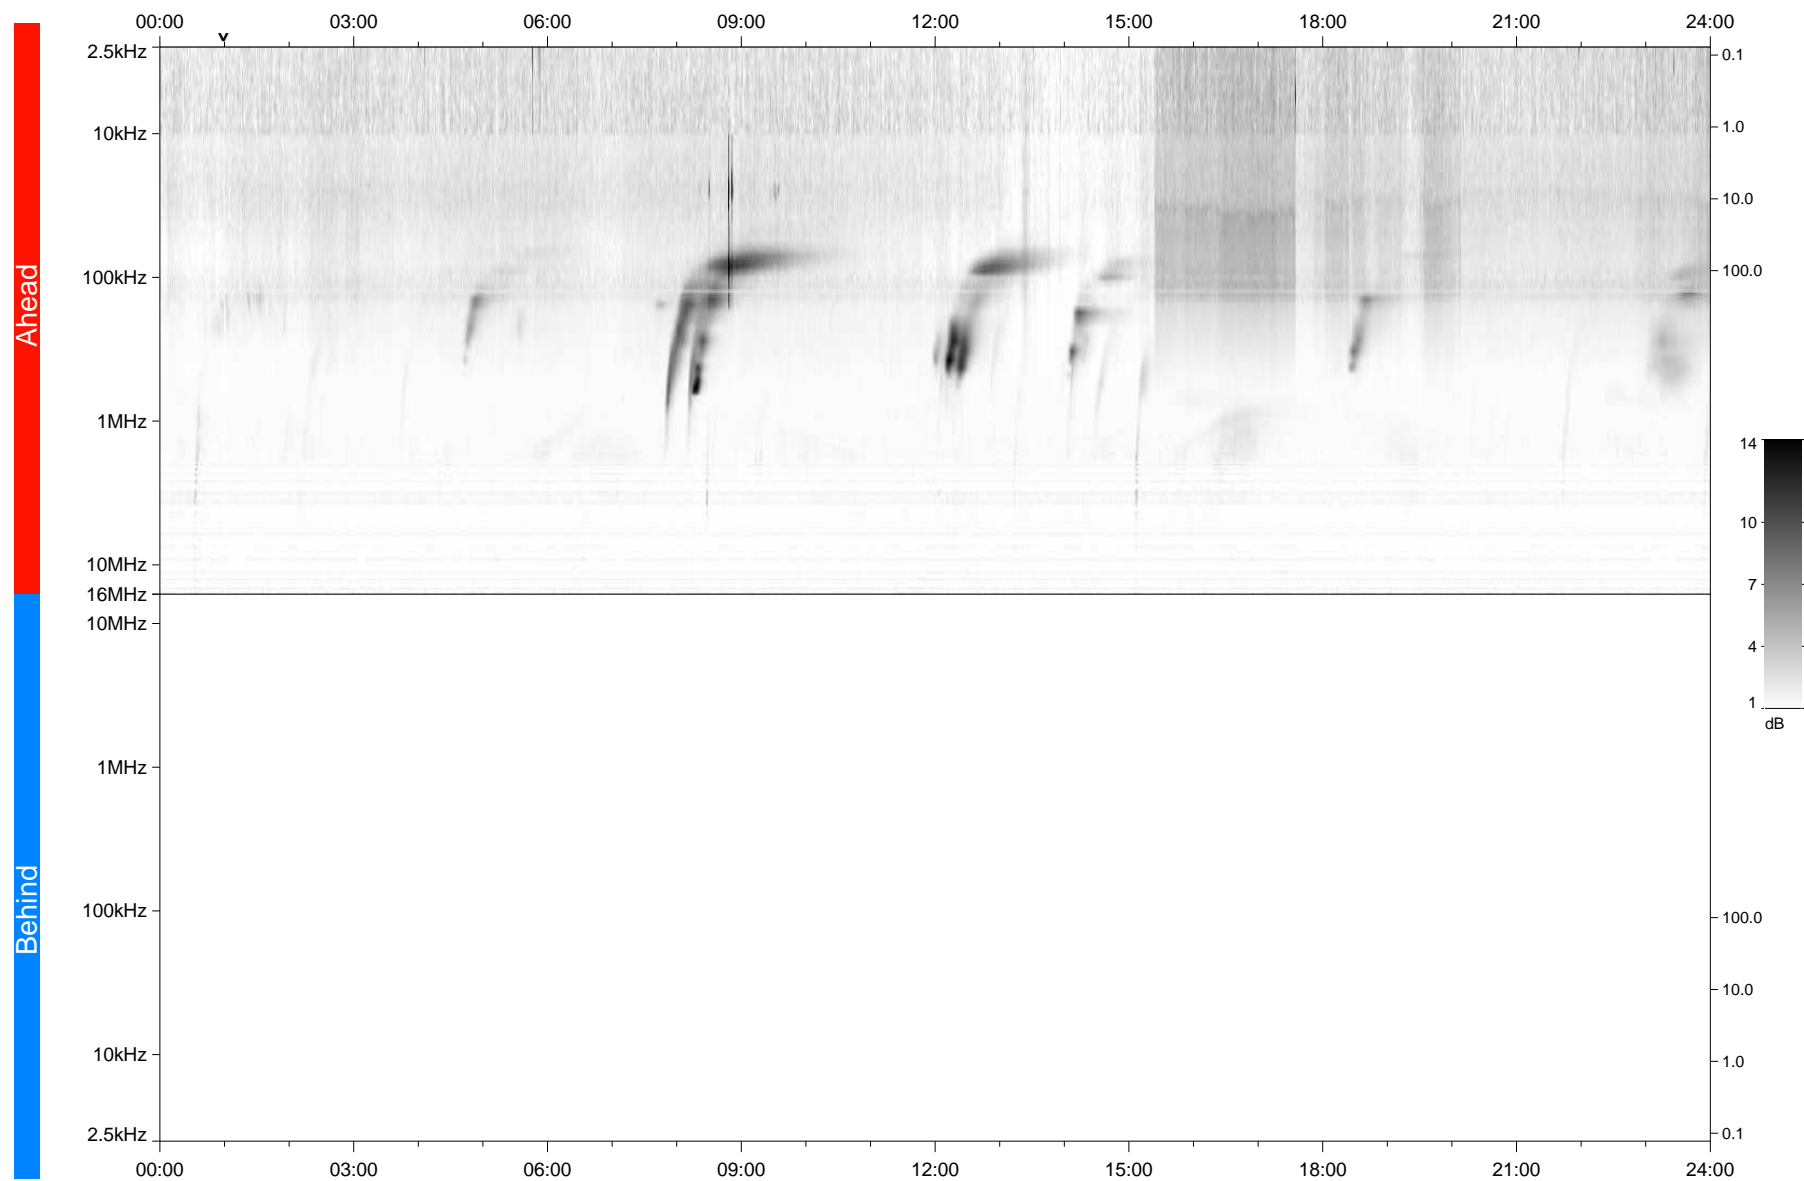

STEREO/WAVES Daily Summary - 11-Mar-2023 (DOY 070)

Ahead source file: swaves_ahead_2023_070_1_05.fin
Ahead PSE Angle: -12.5°

Behind PSE Angle: 8.4°
Behind source file: No STEREO-B data

Time (UTC)

file: stereo_swaves_daily-summary_gray_20230311_v04
made by: space.umn.edu on macOS with TDL 8.8.2 on 2023-04-13 17:10:42, with Tlib V946 / dynspec V311