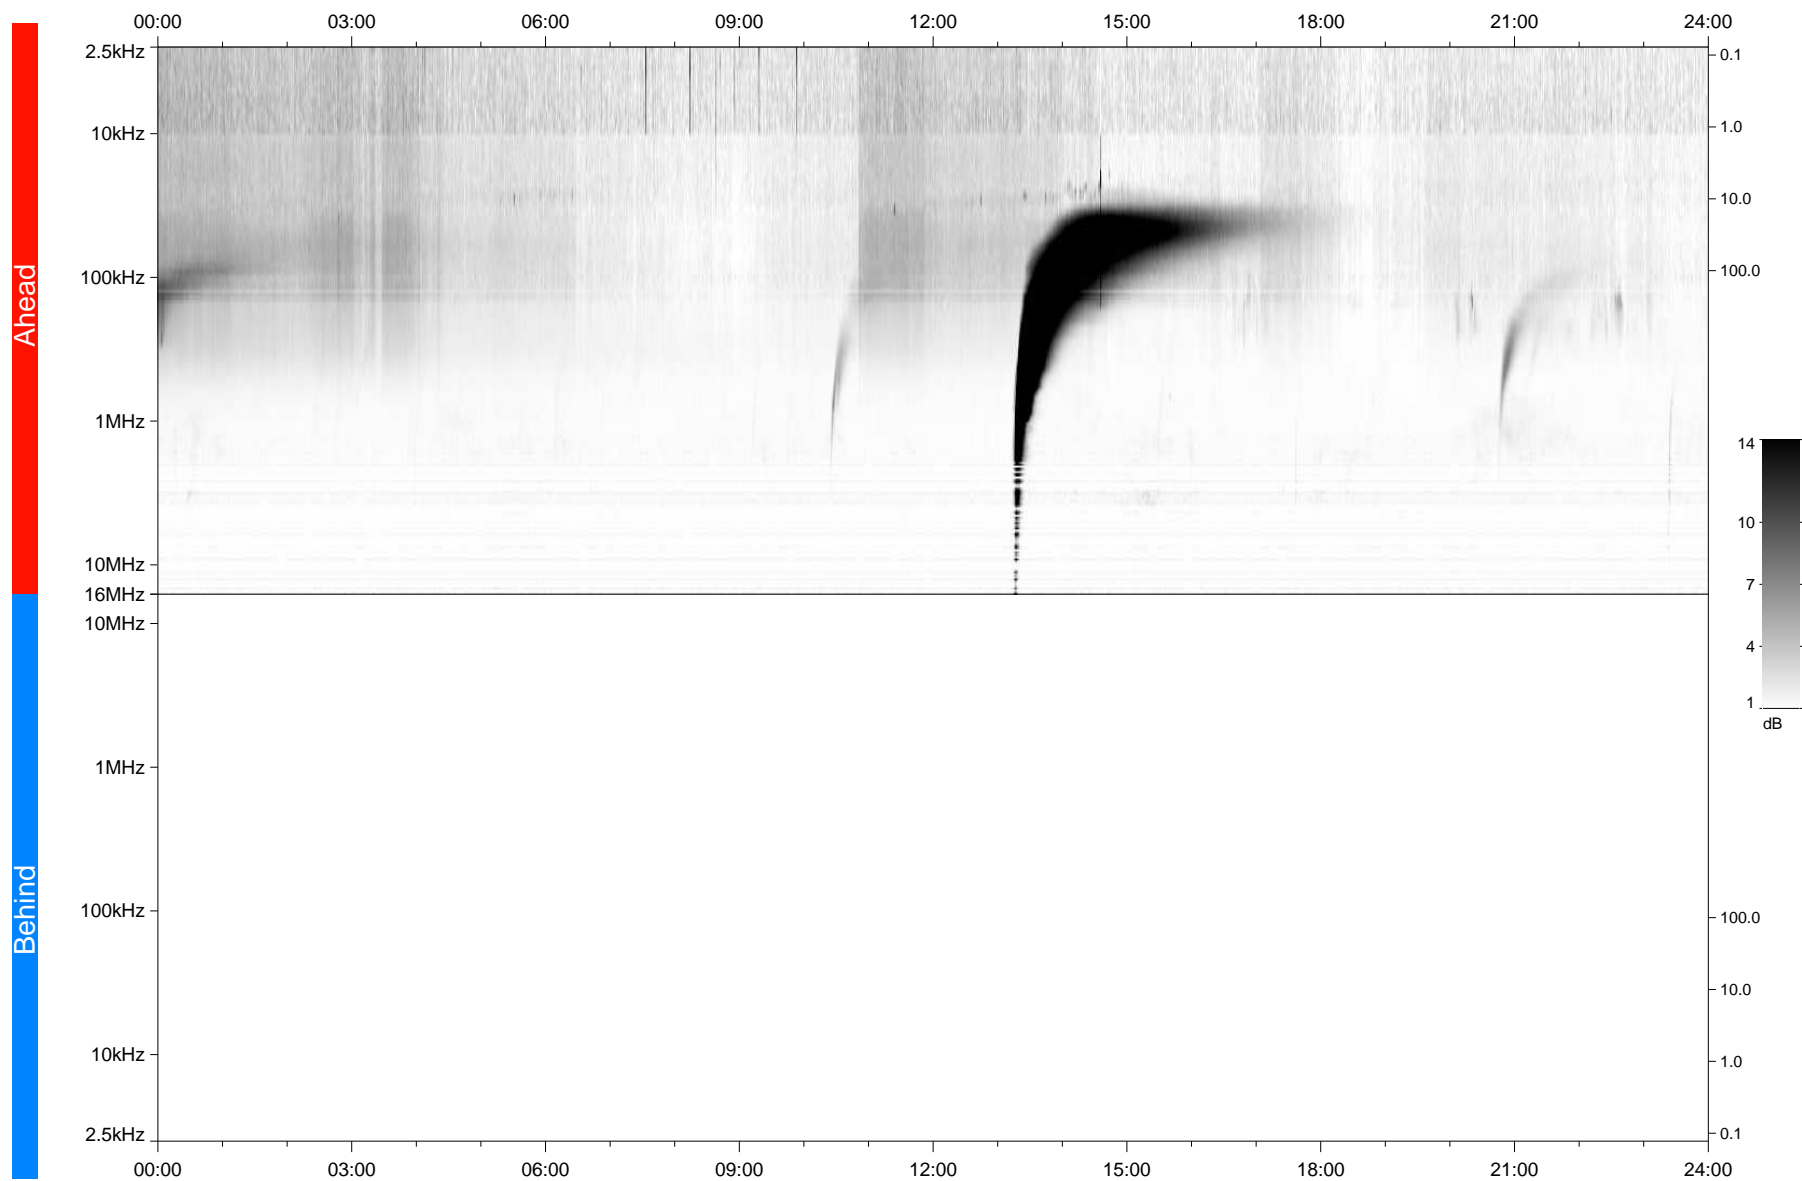

STEREO/WAVES Daily Summary - 10-Mar-2023 (DOY 069)

Ahead source file: swaves_ahead_2023_069_1_05.fin
Ahead PSE Angle: -12.6°

Behind PSE Angle: 8.4°
Behind source file: No STEREO-B data

Time (UTC)

file: stereo_swaves_daily-summary_gray_20230310_v04
made by: space.umn.edu on macOS with TDL 8.8.2 on 2023-04-13 17:09:29, with TLib V946 / dynspec V311