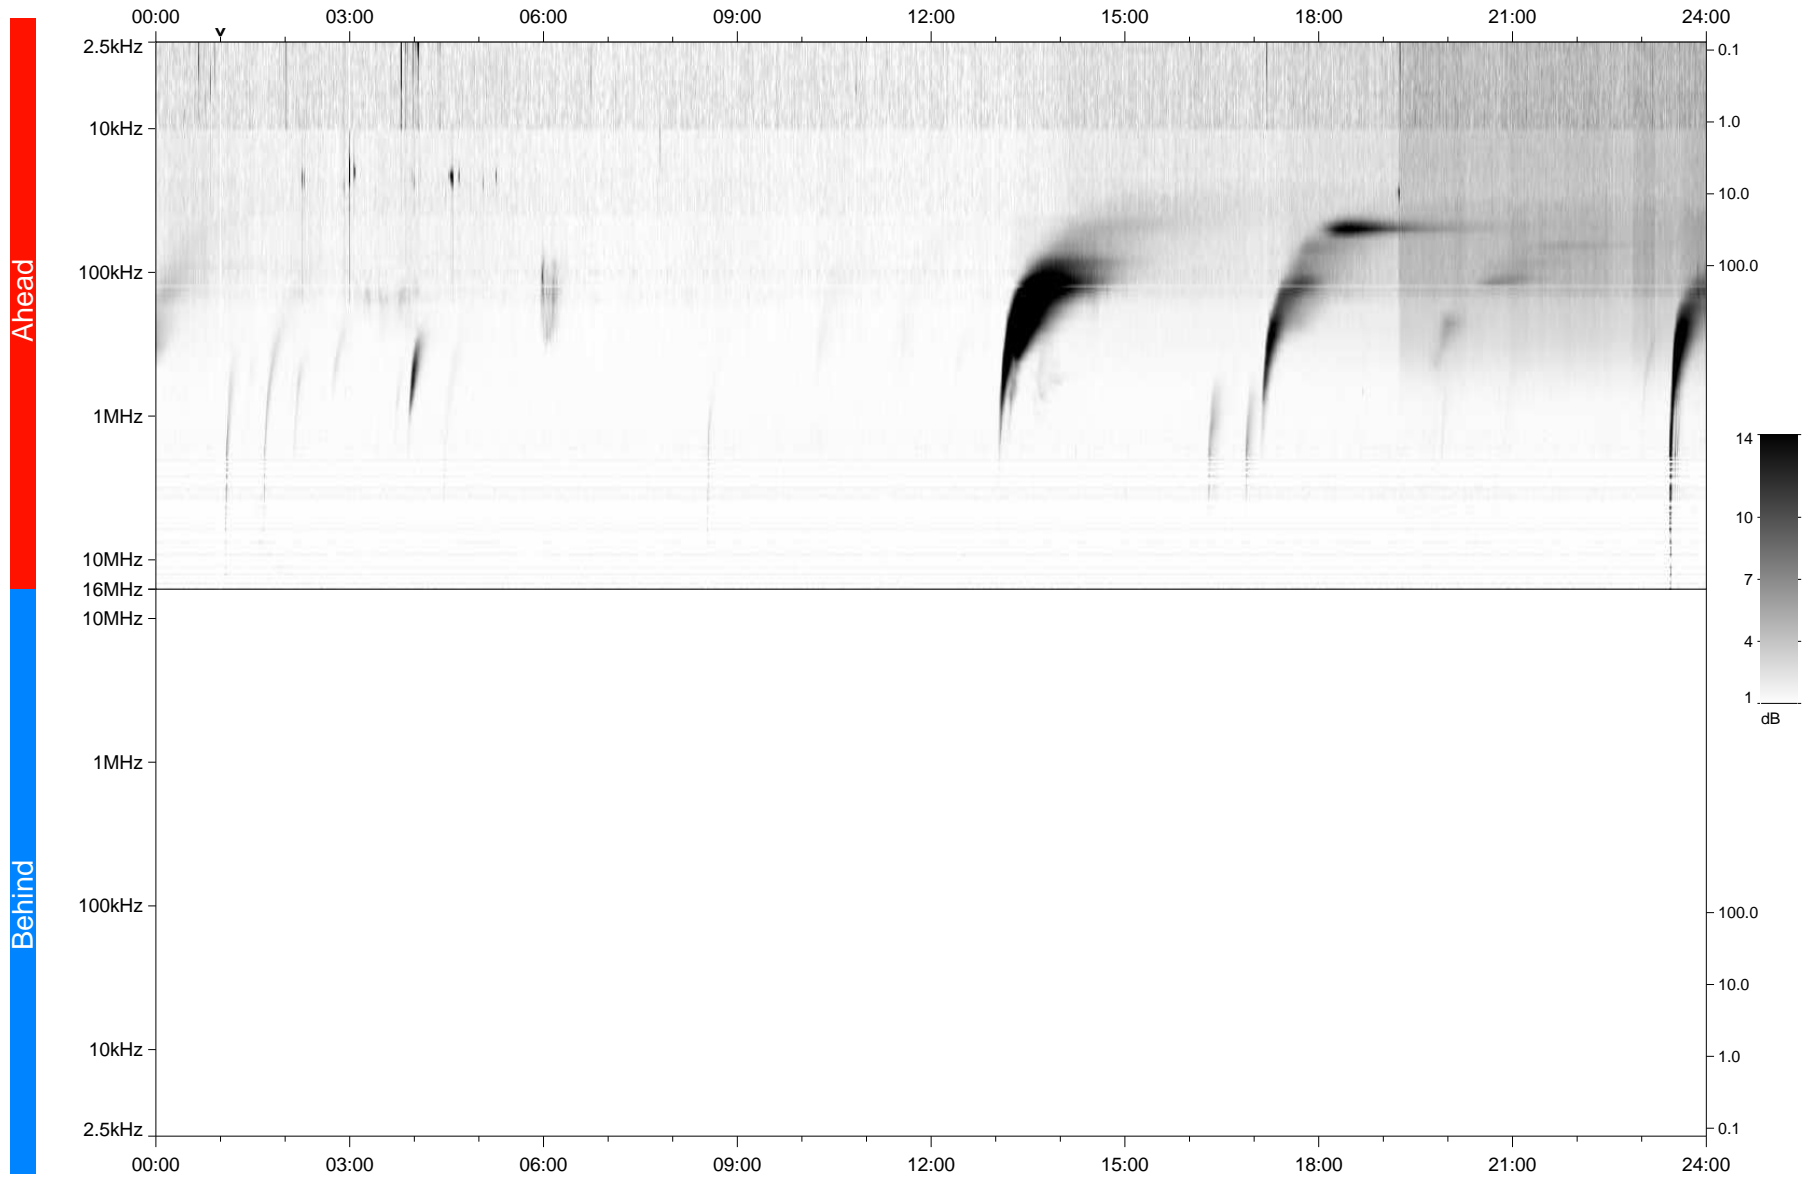

# STEREO/WAVES Daily Summary - 09-Mar-2023 (DOY 068)

Ahead source file: swaves\_ahead\_2023\_068\_1\_05.fin  
Ahead PSE Angle:  $-12.6^\circ$

Behind PSE Angle:  $8.5^\circ$   
Behind source file: No STEREO-B data

Time (UTC)

file: stereo\_swaves\_daily-summary\_gray\_20230309\_v04  
made by: space.umn.edu on macOS with TDL 8.8.2 on 2023-04-13 17:08:16, with TLib V946 / dynspec V311