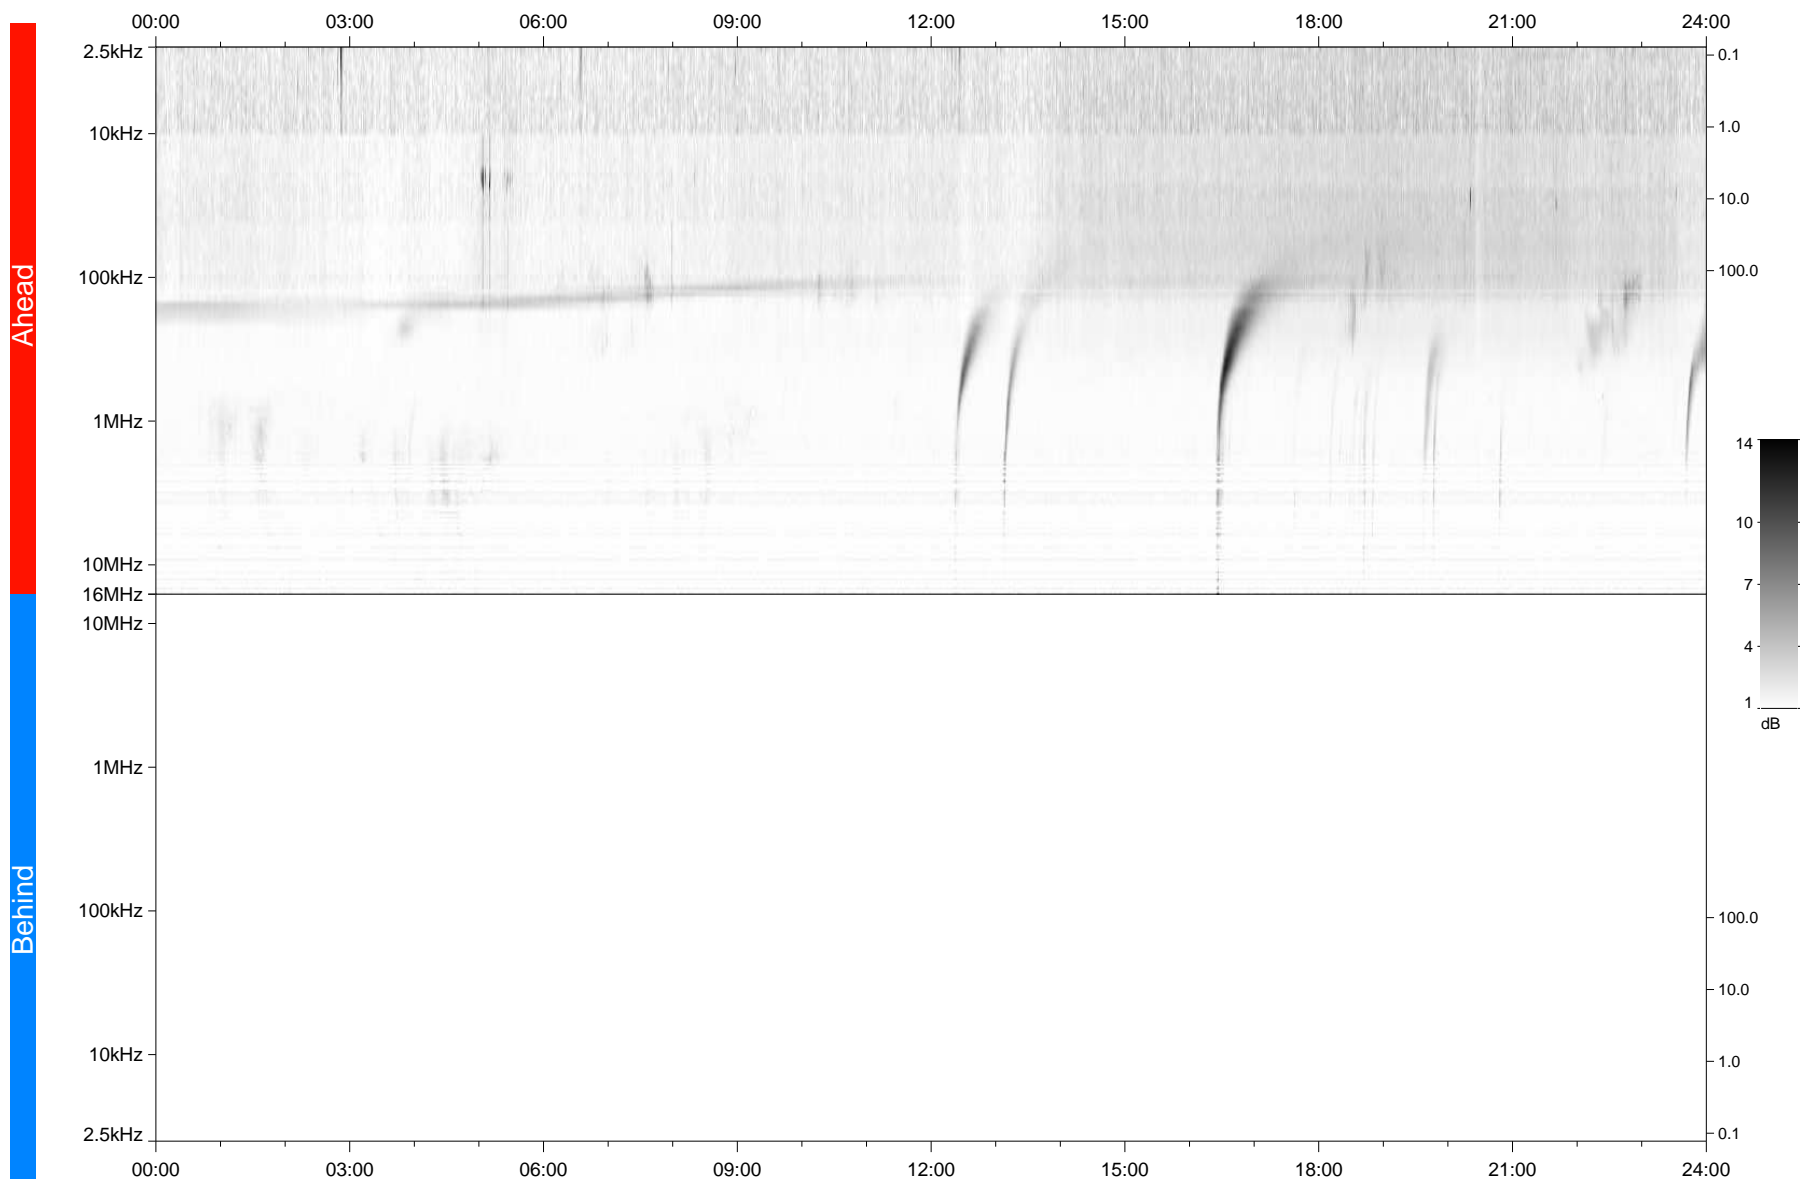

STEREO/WAVES Daily Summary - 08-Mar-2023 (DOY 067)

Ahead source file: swaves_ahead_2023_067_1_05.fin
Ahead PSE Angle: -12.6°

Behind PSE Angle: 8.5°
Behind source file: No STEREO-B data

Time (UTC)

file: stereo_swaves_daily-summary_gray_20230308_v04
made by: space.umn.edu on macOS with IDL 8.8.2 on 2023-04-08 11:38:19, with TLib V946 / dynspec V311