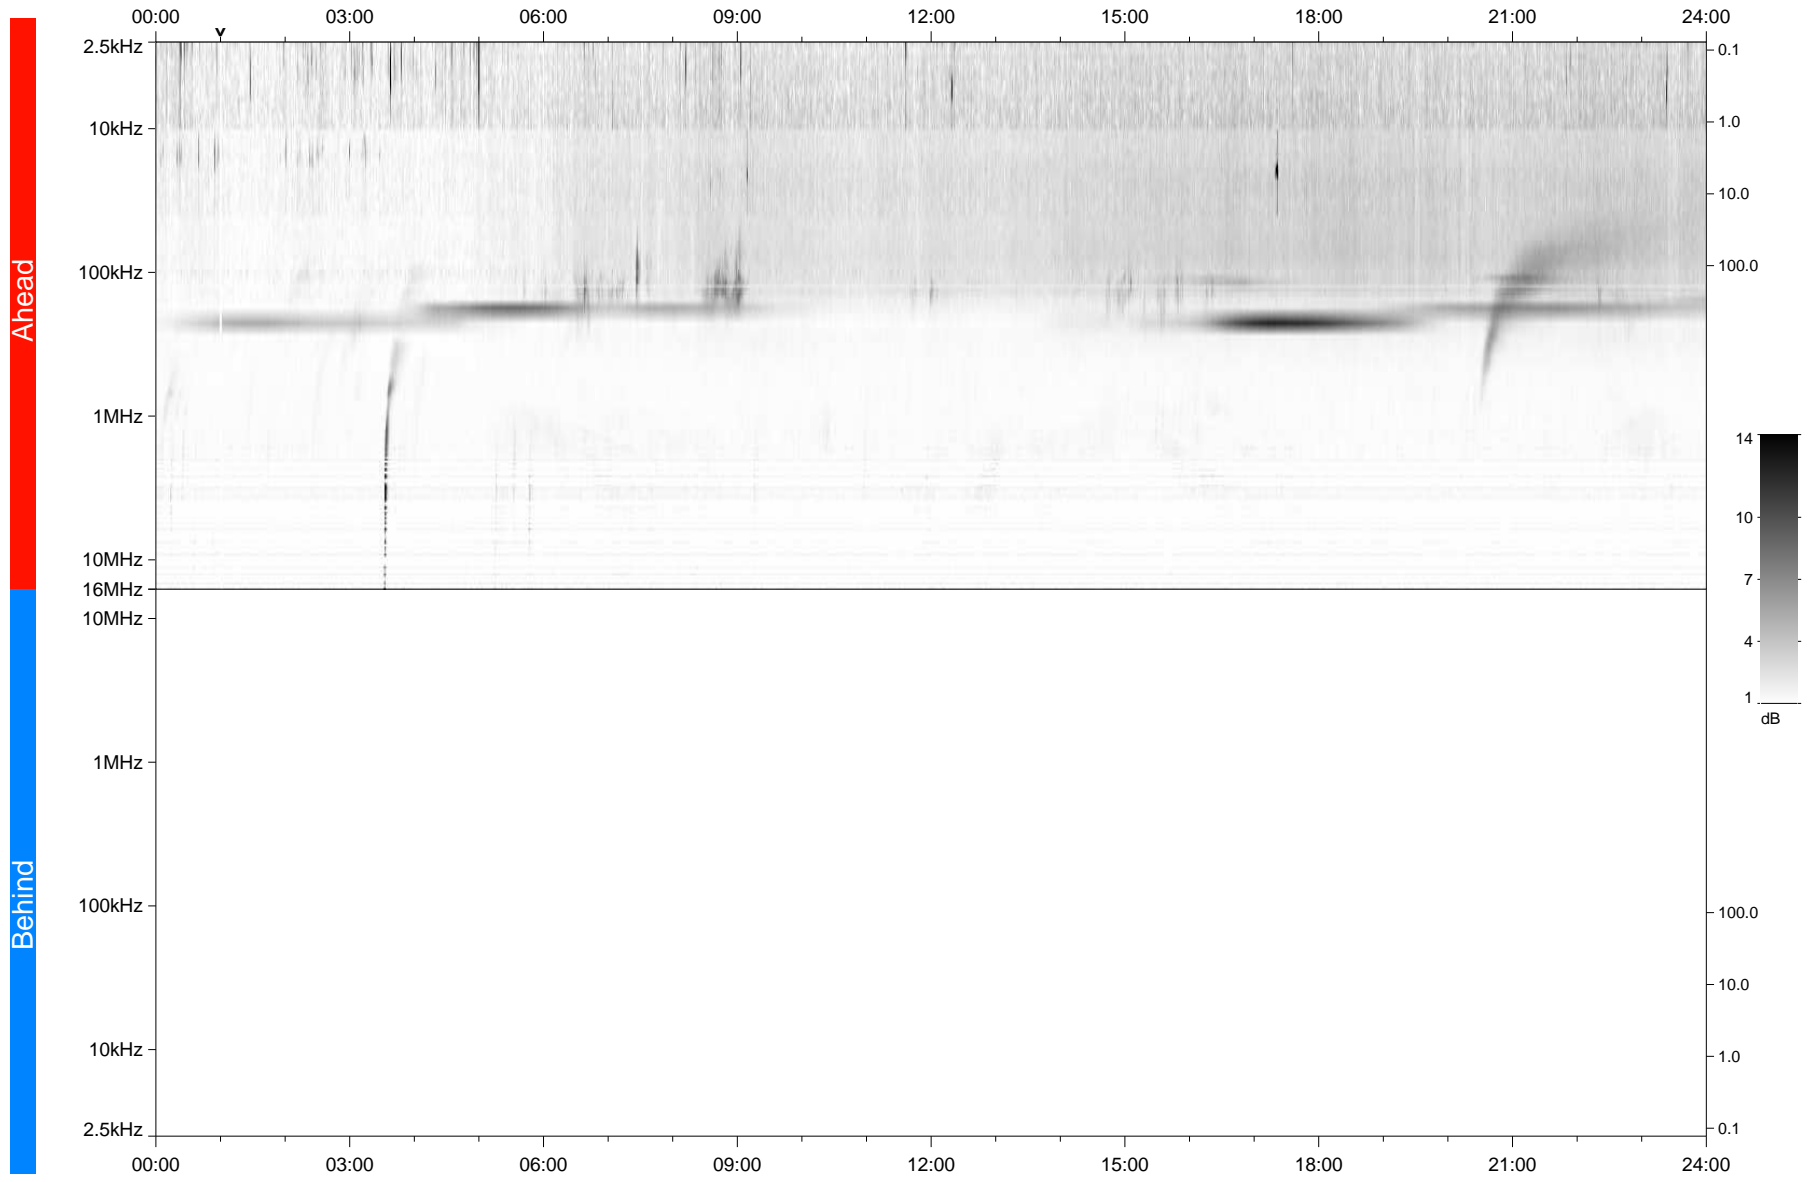

# STEREO/WAVES Daily Summary - 07-Mar-2023 (DOY 066)

Ahead source file: swaves\_ahead\_2023\_066\_1\_05.fin  
Ahead PSE Angle:  $-12.7^\circ$

Behind PSE Angle:  $8.5^\circ$   
Behind source file: No STEREO-B data

Time (UTC)

file: stereo\_swaves\_daily-summary\_gray\_20230307\_v04  
made by: space.umn.edu on macOS with IDL 8.8.2 on 2023-04-07 07:28:45, with TLib V946 / dynspec V311