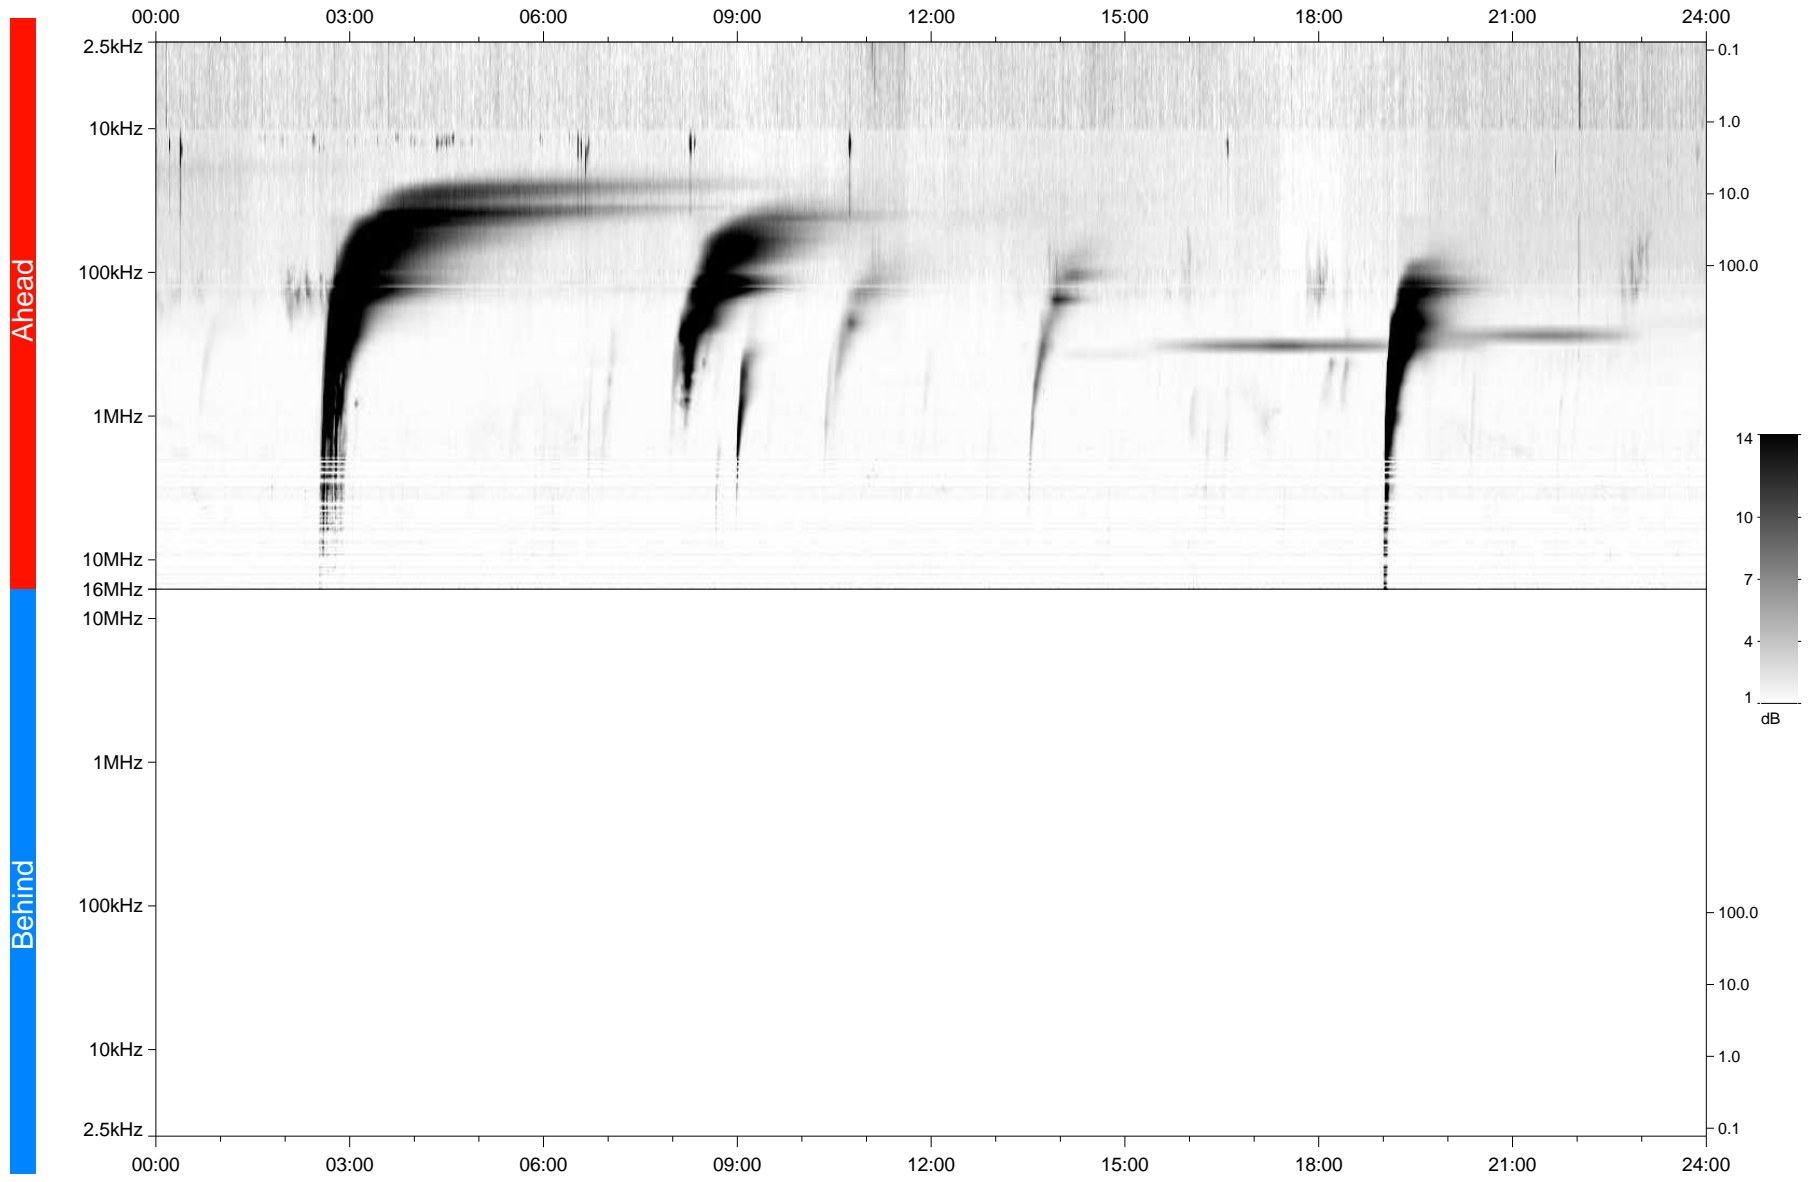

STEREO/WAVES Daily Summary - 06-Mar-2023 (DOY 065)

Ahead source file: swaves_ahead_2023_065_1_05.fin
Ahead PSE Angle: -12.7°

Behind PSE Angle: 8.5°
Behind source file: No STEREO-B data

Time (UTC)

file: stereo_swaves_daily-summary_gray_20230306_v04
made by: space.umn.edu on macOS with TDL 8.8.2 on 2023-04-06 18:50:32, with TLib V946 / dynspec V311