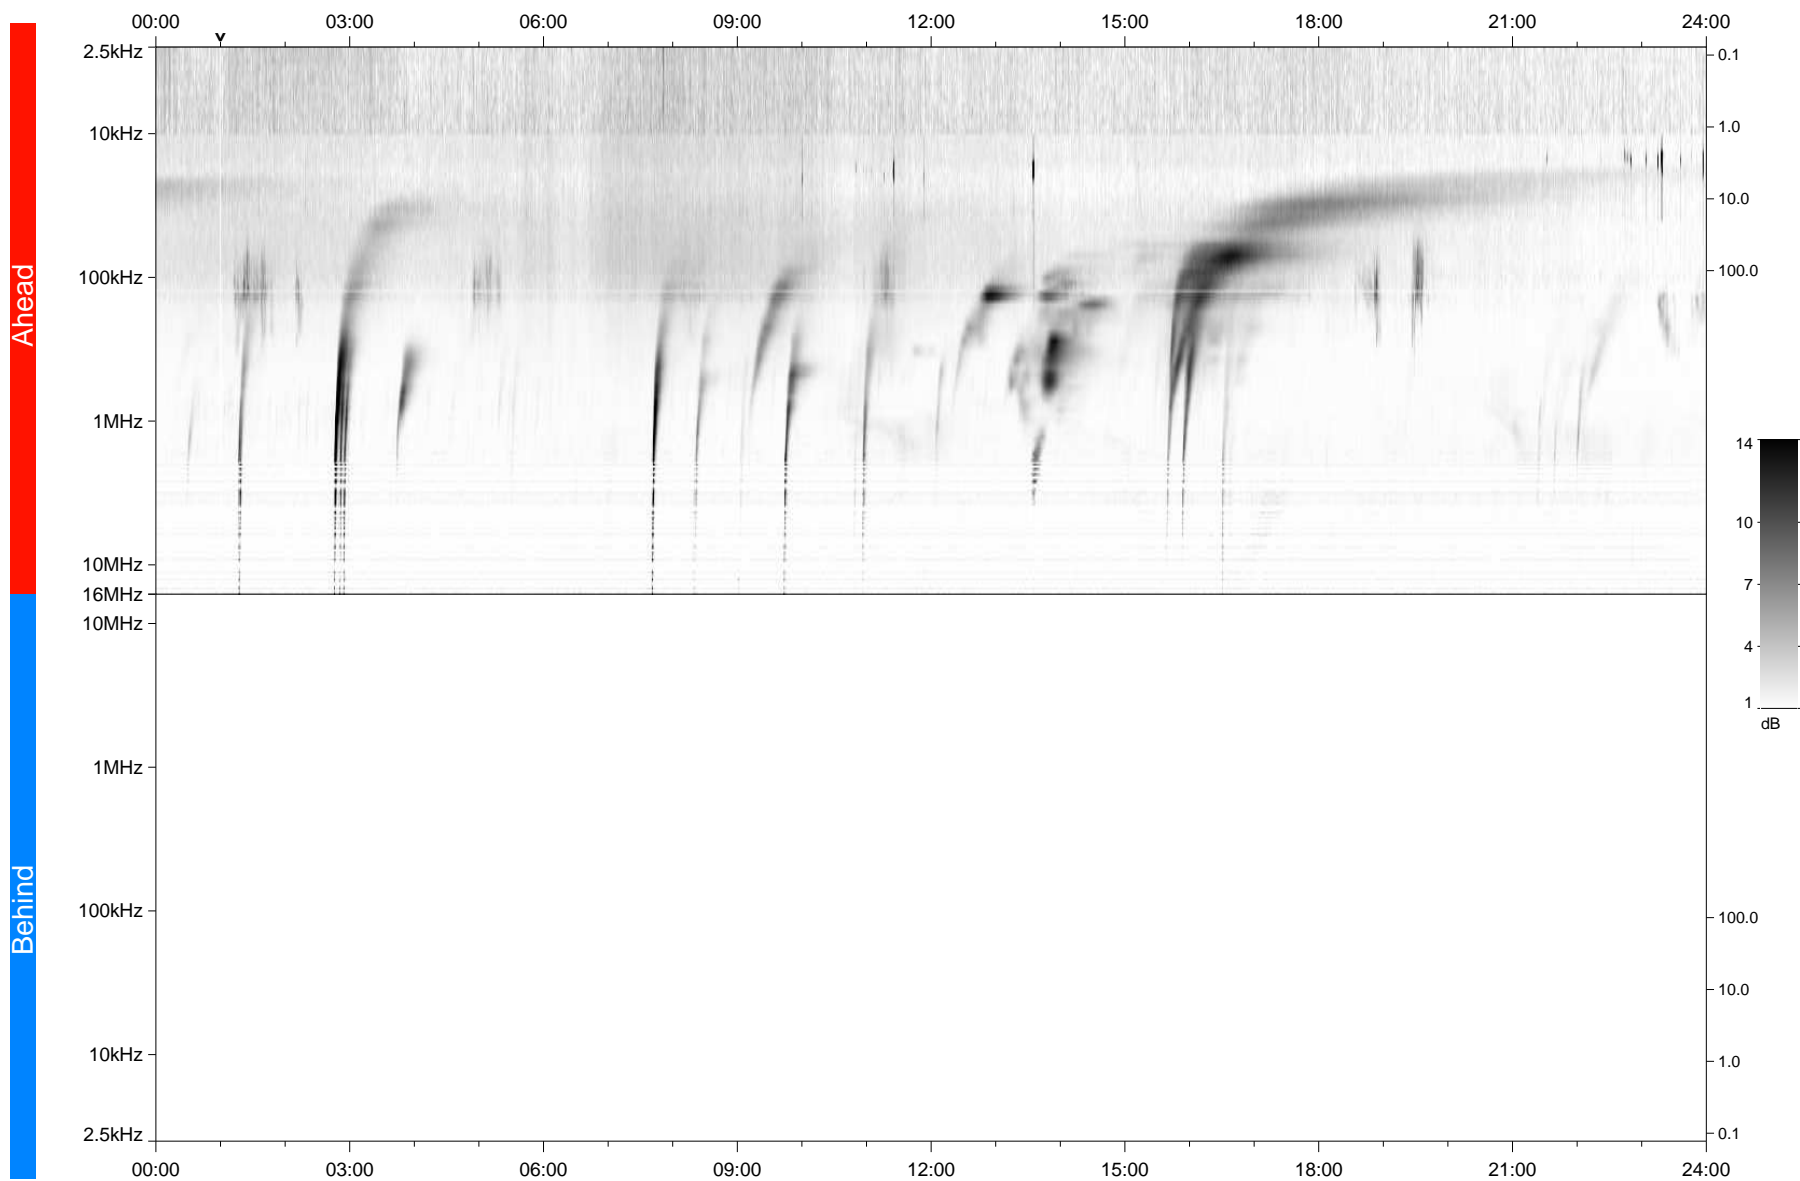

# STEREO/WAVES Daily Summary - 05-Mar-2023 (DOY 064)

Ahead source file: swaves\_ahead\_2023\_064\_1\_05.fin  
Ahead PSE Angle:  $-12.7^\circ$

Behind PSE Angle:  $8.5^\circ$   
Behind source file: No STEREO-B data

Time (UTC)

file: stereo\_swaves\_daily-summary\_gray\_20230305\_v04  
made by: space.umn.edu on macOS with TDL 8.8.2 on 2023-04-05 13:43:05, with TMLib V946 / dynspec V311