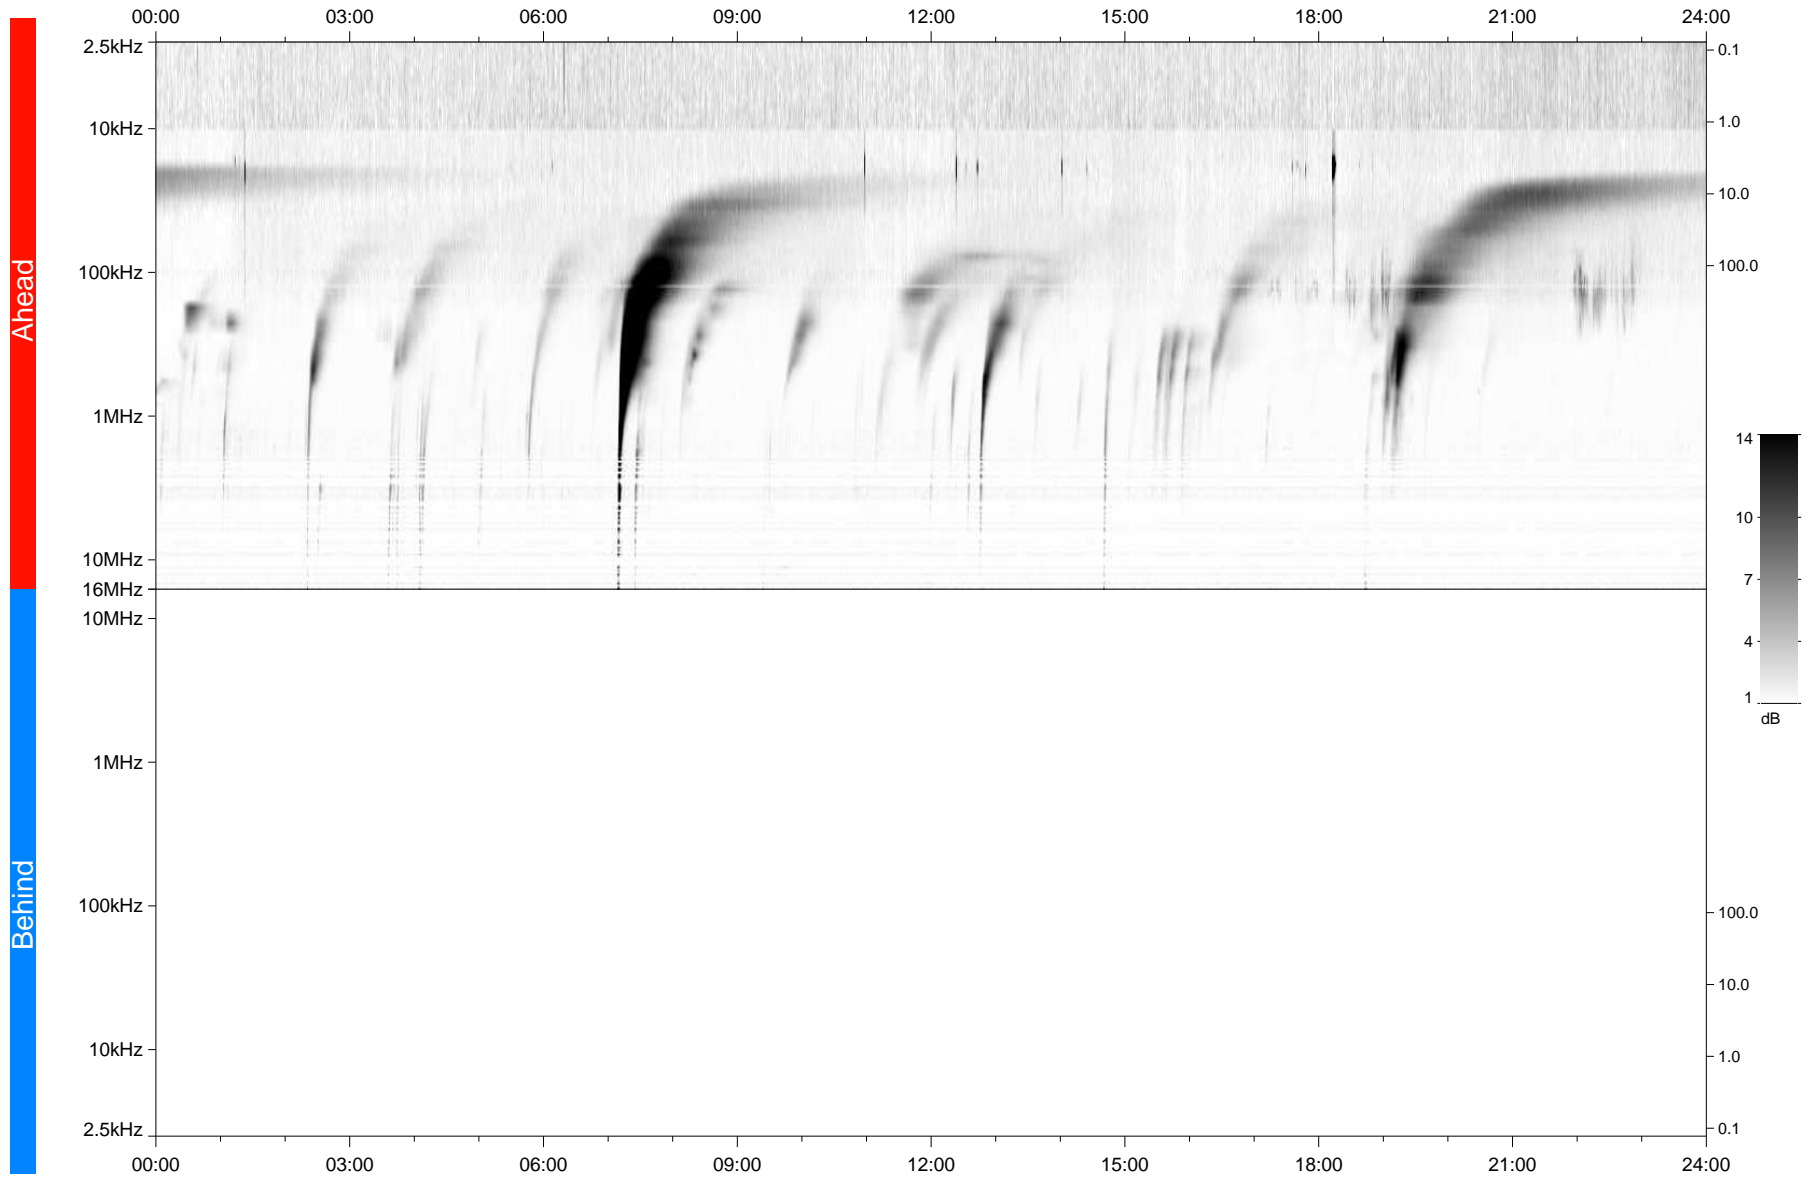

STEREO/WAVES Daily Summary - 04-Mar-2023 (DOY 063)

Ahead source file: swaves_ahead_2023_063_1_05.fin
Ahead PSE Angle: -12.8°

Behind PSE Angle: 8.6°
Behind source file: No STEREO-B data

Time (UTC)

file: stereo_swaves_daily-summary_gray_20230304_v04
made by: space.umn.edu on macOS with IDL 8.8.2 on 2023-04-04 10:51:39, with TLib V946 / dynspec V311