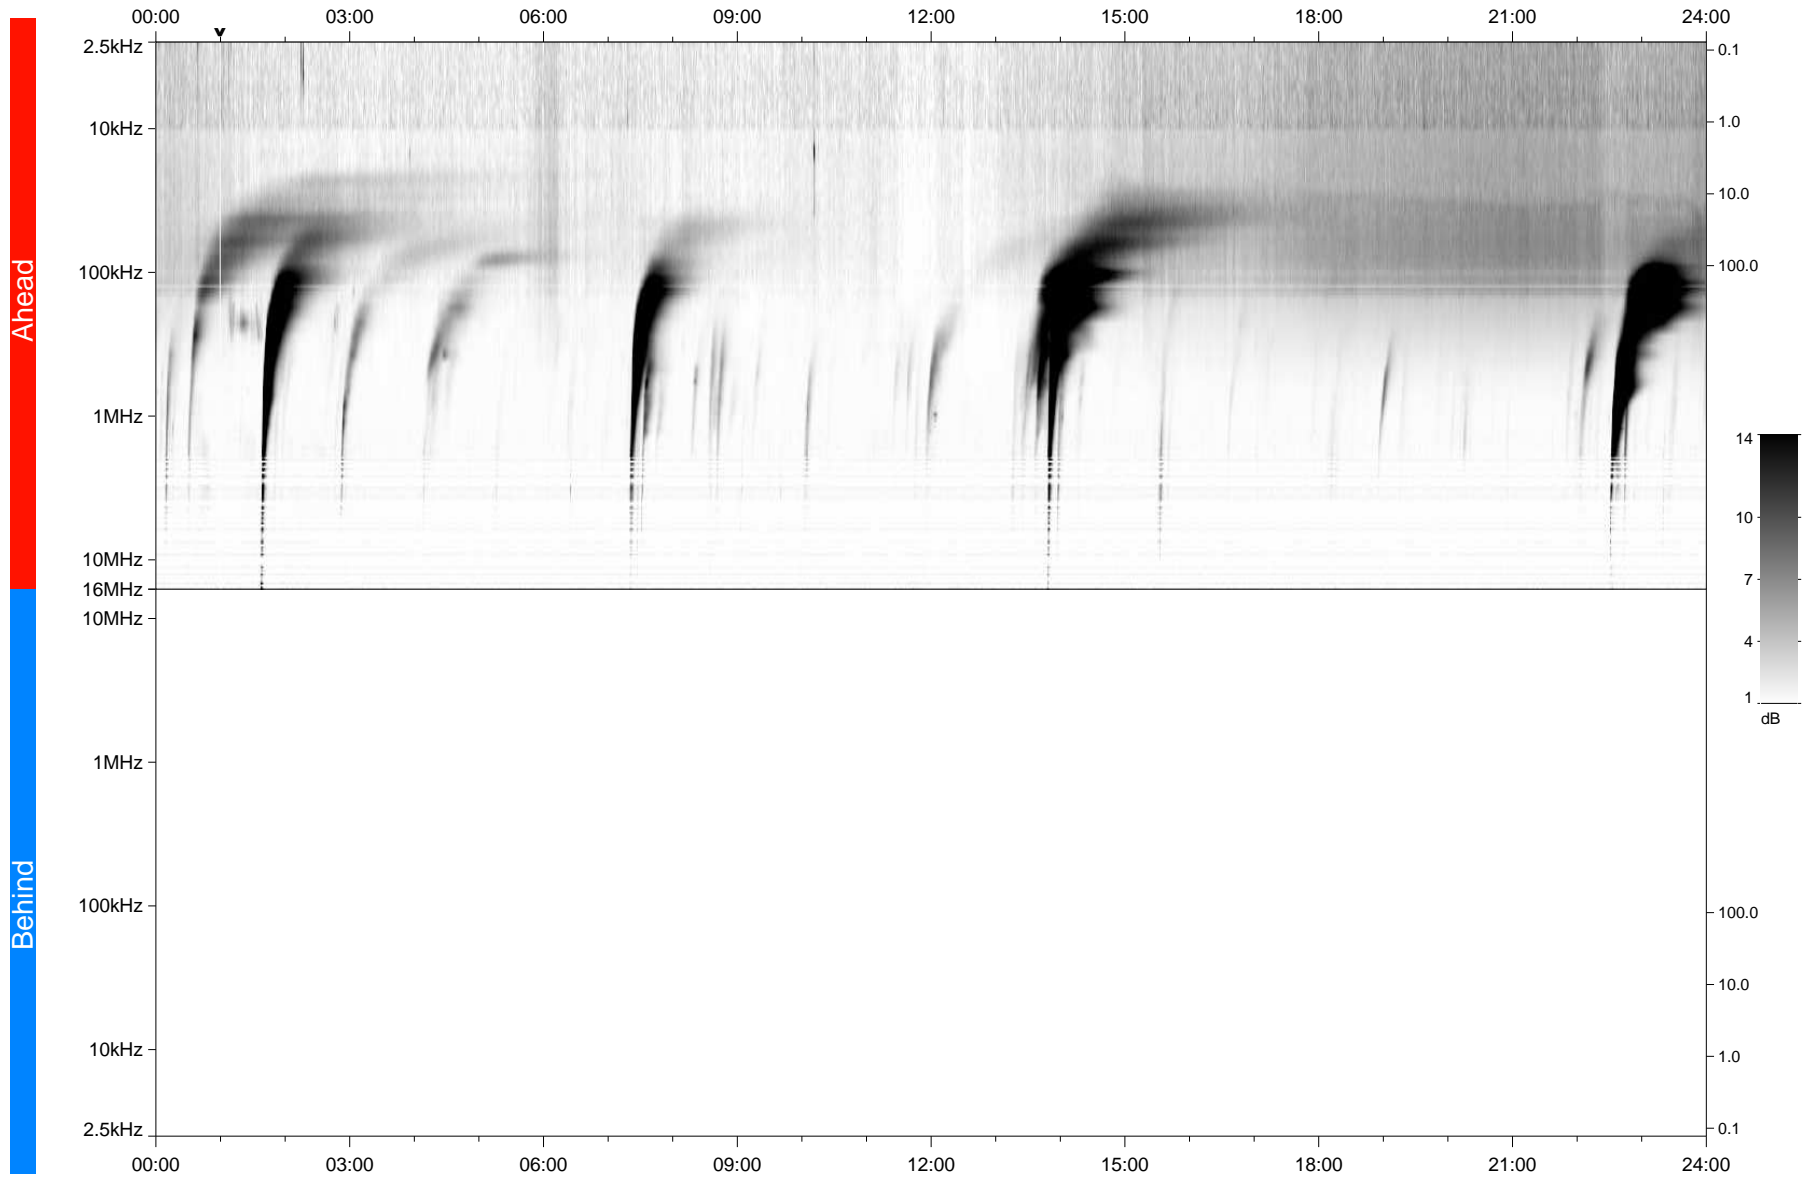

# STEREO/WAVES Daily Summary - 01-Mar-2023 (DOY 060)

Ahead source file: swaves\_ahead\_2023\_060\_1\_05.fin  
Ahead PSE Angle:  $-12.8^\circ$

Behind PSE Angle:  $8.7^\circ$   
Behind source file: No STEREO-B data

Time (UTC)

file: stereo\_swaves\_daily-summary\_gray\_20230301\_v04  
made by: space.umn.edu on macOS with TDL 8.8.2 on 2023-04-02 11:51:54, with TLib V946 / dynspec V311