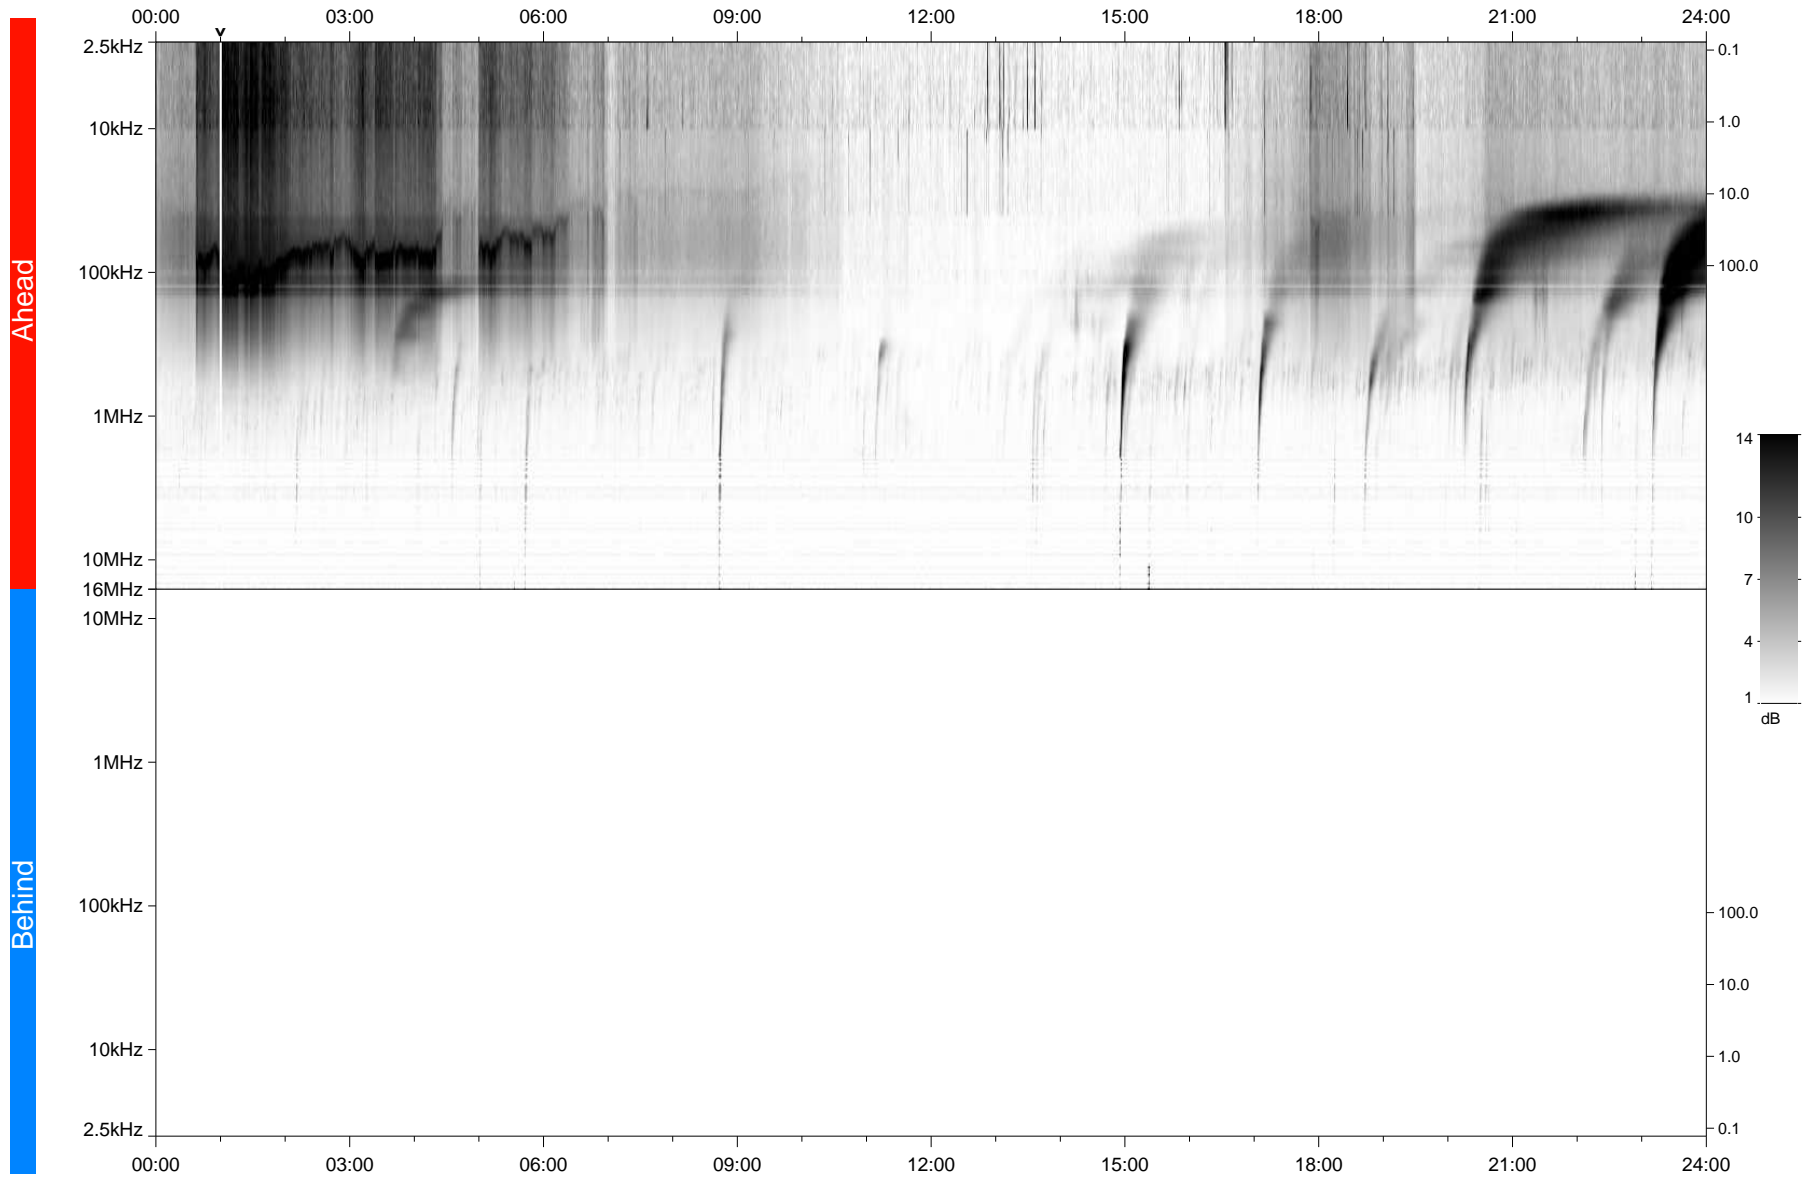

STEREO/WAVES Daily Summary - 27-Feb-2023 (DOY 058)

Ahead source file: swaves_ahead_2023_058_1_05.fin
Ahead PSE Angle: -12.8°

Behind PSE Angle: 8.8°
Behind source file: No STEREO-B data

Time (UTC)

file: stereo_swaves_daily-summary_gray_20230227_v04
made by: space.umn.edu on macOS with TDL 8.8.2 on 2023-04-02 11:49:27, with TLib V946 / dynspec V311