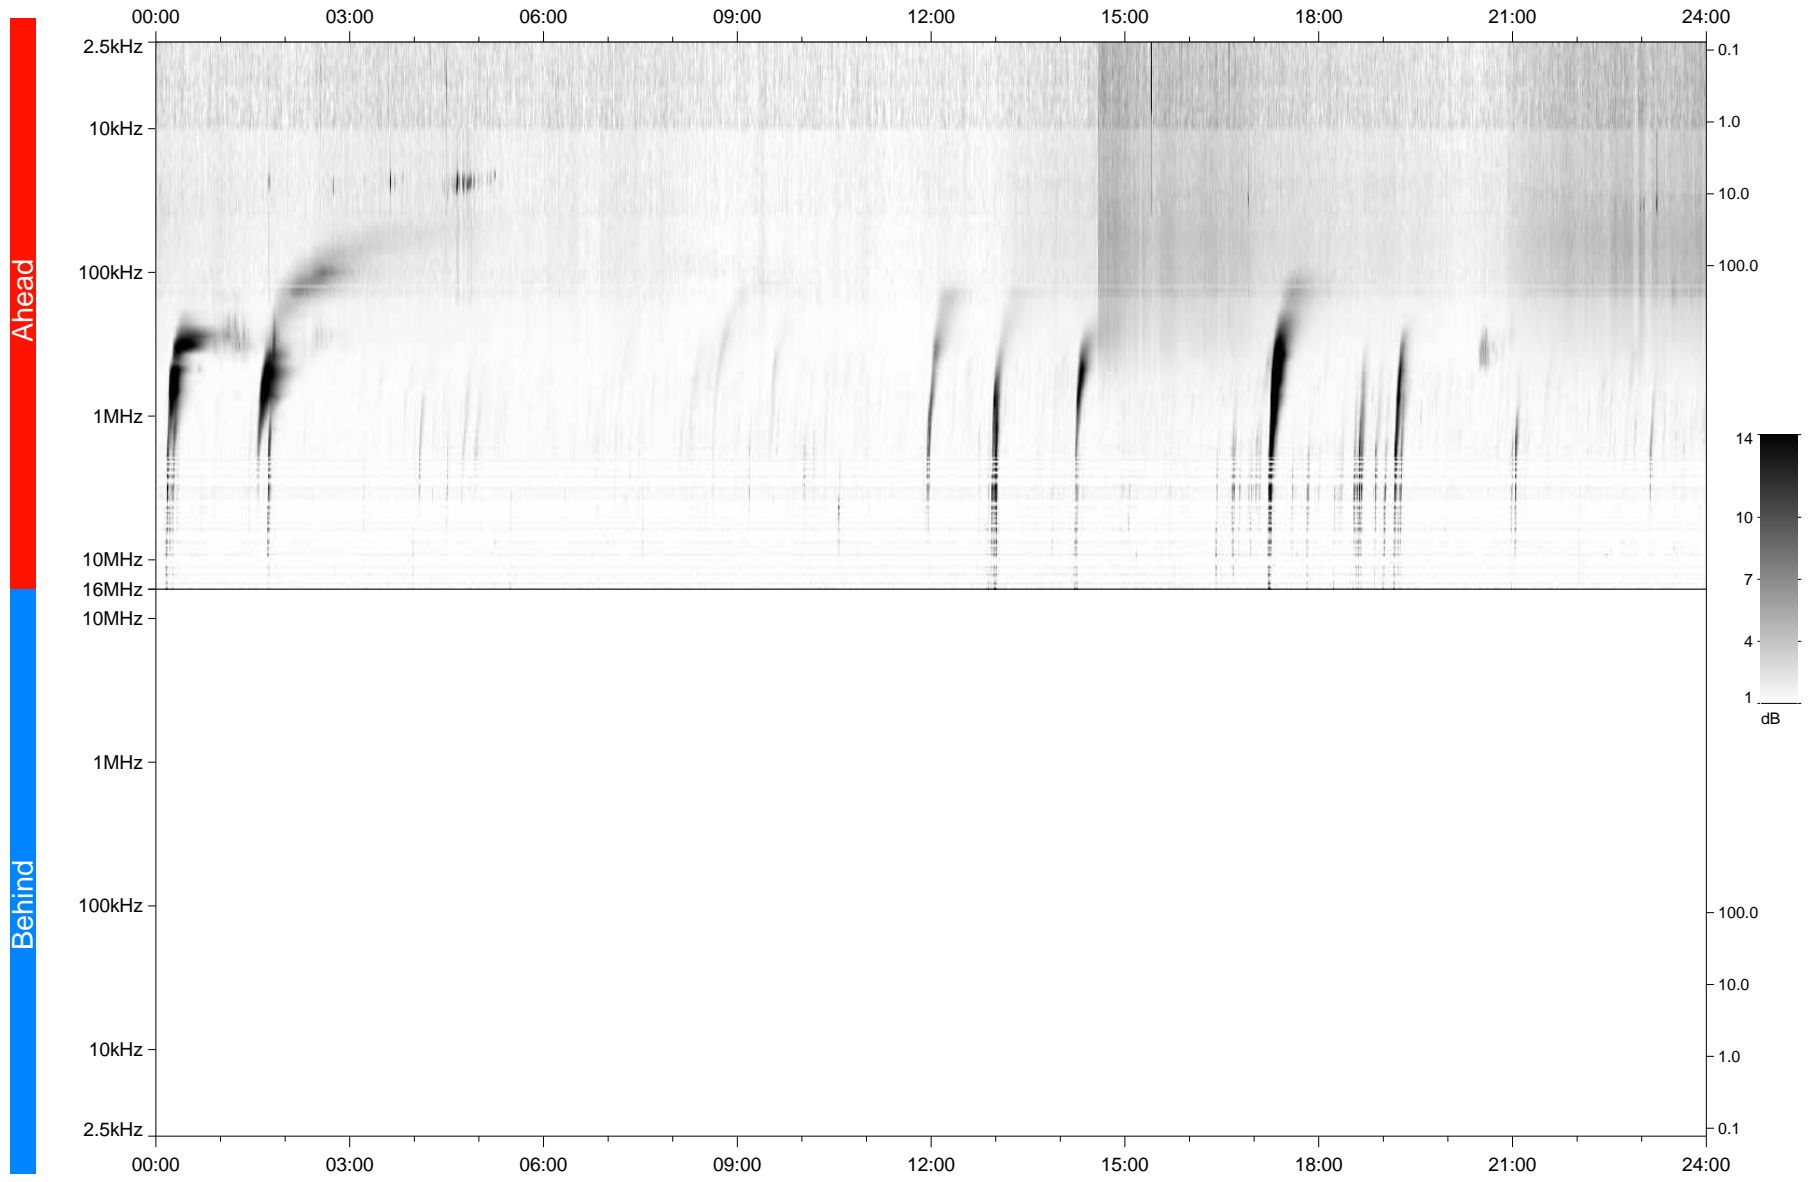

STEREO/WAVES Daily Summary - 26-Feb-2023 (DOY 057)

Ahead source file: swaves_ahead_2023_057_1_05.fin
Ahead PSE Angle: -12.9°

Behind PSE Angle: 8.8°
Behind source file: No STEREO-B data

Time (UTC)

file: stereo_swaves_daily-summary_gray_20230226_v04
made by: space.umn.edu on macOS with TDL 8.8.2 on 2023-03-29 18:19:42, with Tlib V946 / dynspec V311