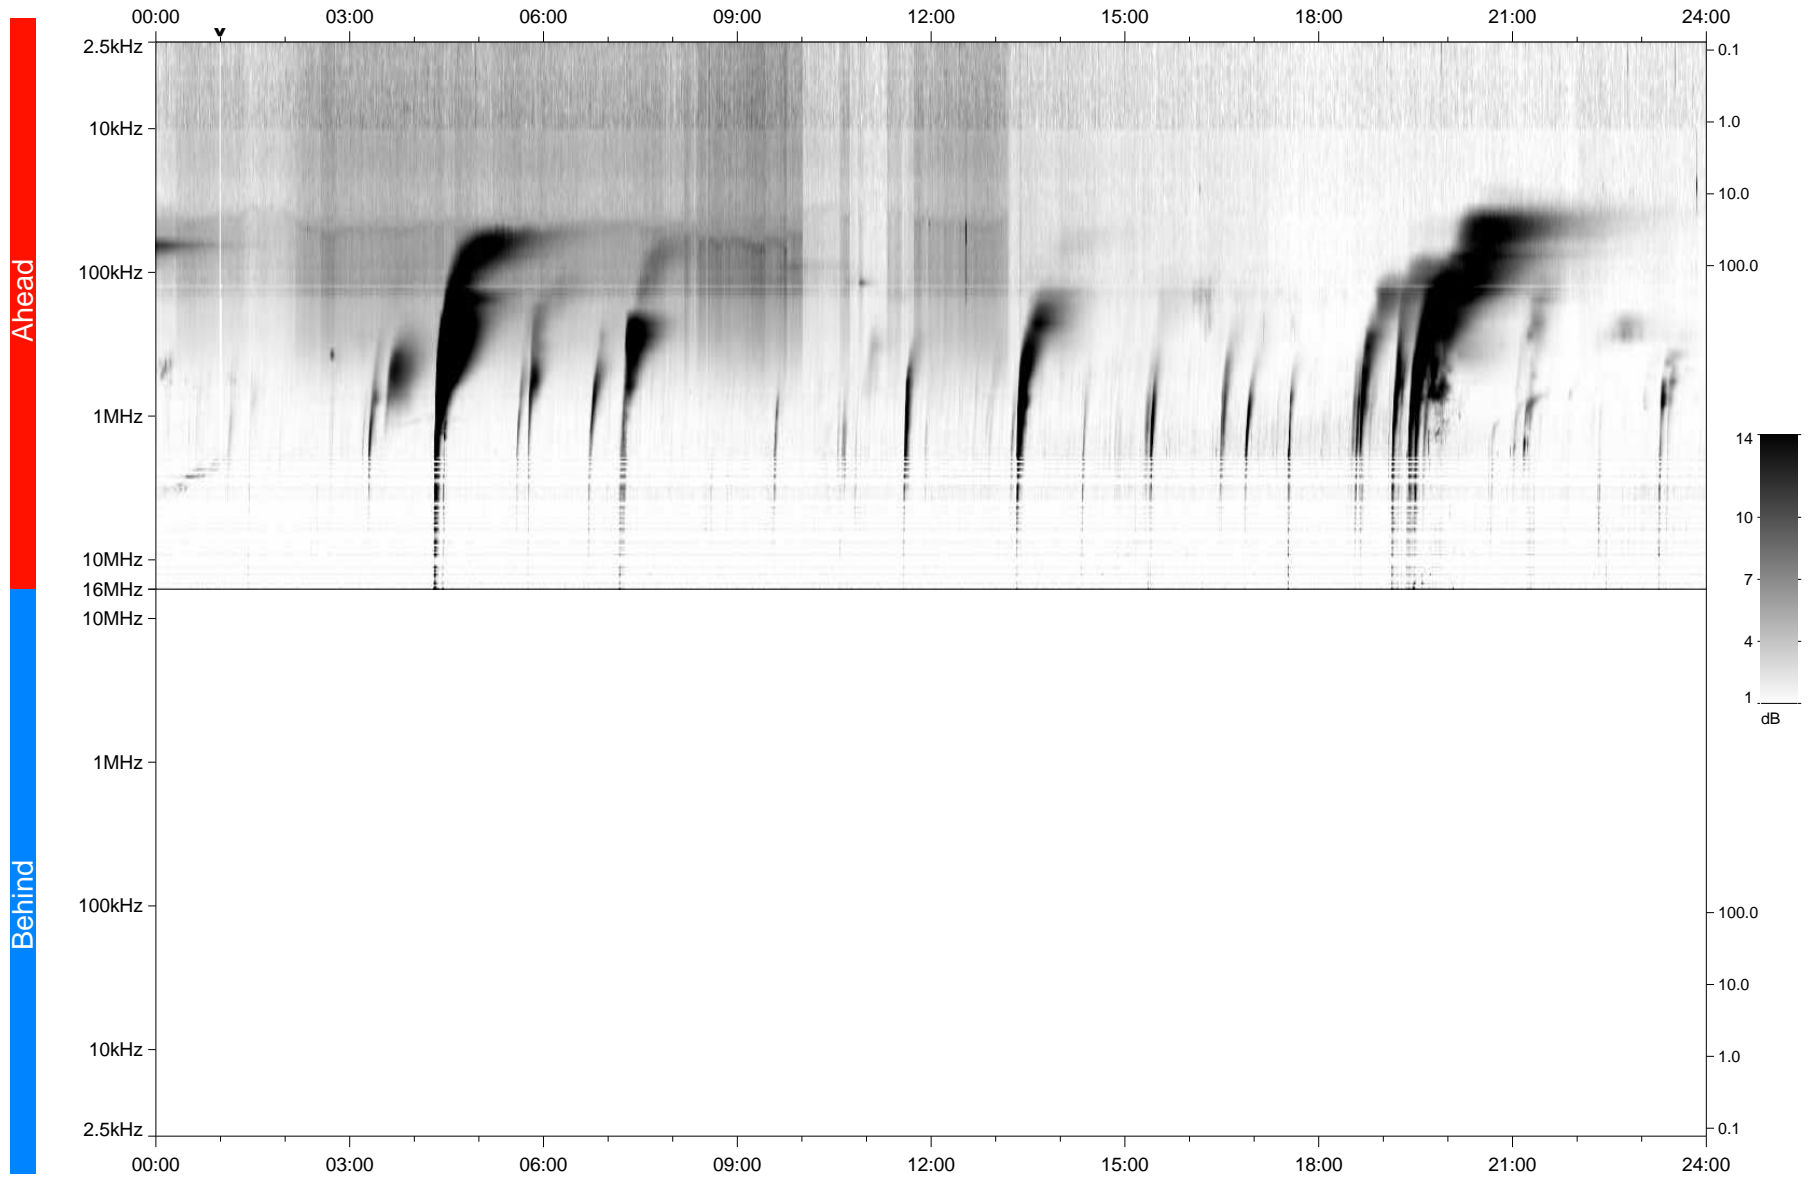

STEREO/WAVES Daily Summary - 25-Feb-2023 (DOY 056)

Ahead source file: swaves_ahead_2023_056_1_05.fin
Ahead PSE Angle: -12.9°

Behind PSE Angle: 8.8°
Behind source file: No STEREO-B data

Time (UTC)

file: stereo_swaves_daily-summary_gray_20230225_v04
made by: space.umn.edu on macOS with IDL 8.8.2 on 2023-03-29 18:18:29, with TMLib V946 / dynspec V311