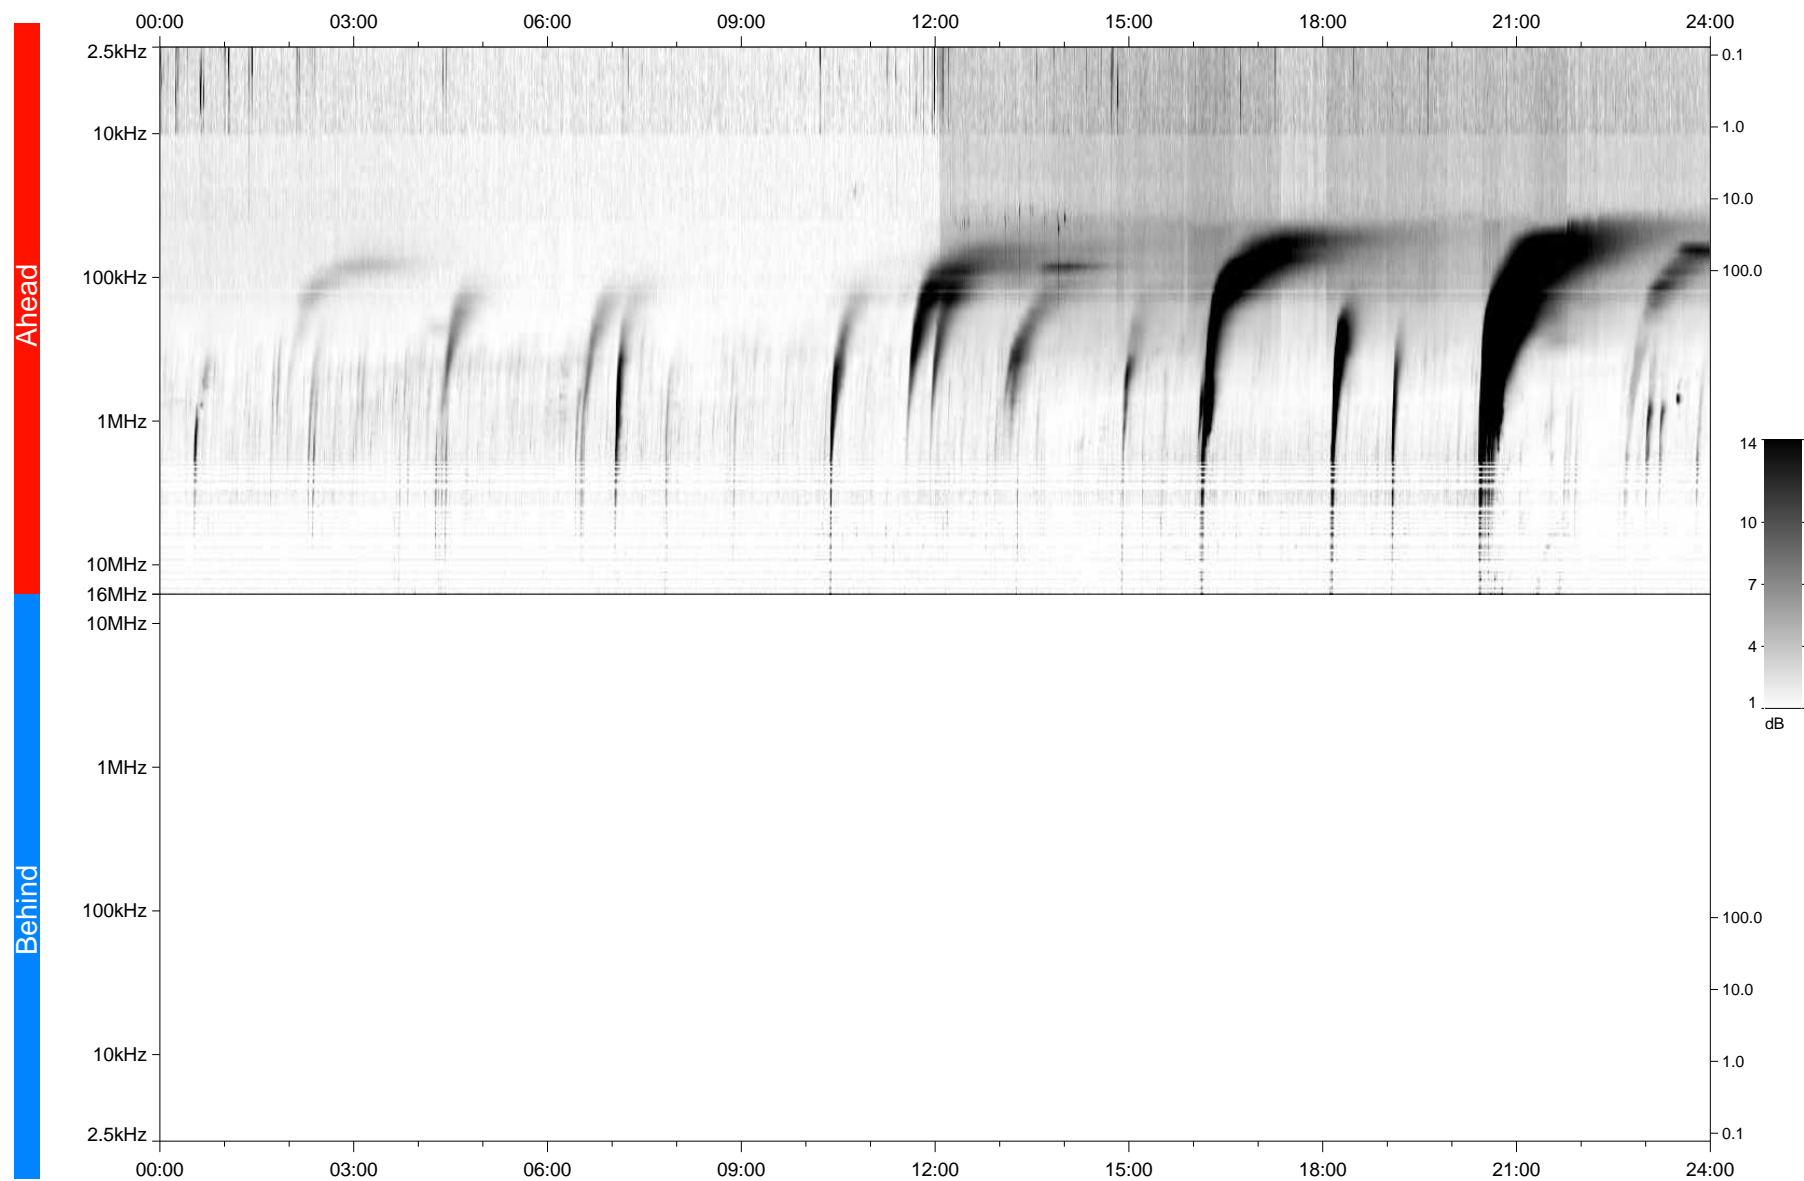

# STEREO/WAVES Daily Summary - 24-Feb-2023 (DOY 055)

Ahead source file: swaves\_ahead\_2023\_055\_1\_05.fin  
Ahead PSE Angle: -12.9°

Behind PSE Angle: 8.8°  
Behind source file: No STEREO-B data

Time (UTC)

file: stereo\_swaves\_daily-summary\_gray\_20230224\_v04  
made by: space.umn.edu on macOS with TDL 8.8.2 on 2023-03-29 18:17:15, with Tlib V946 / dynspec V311