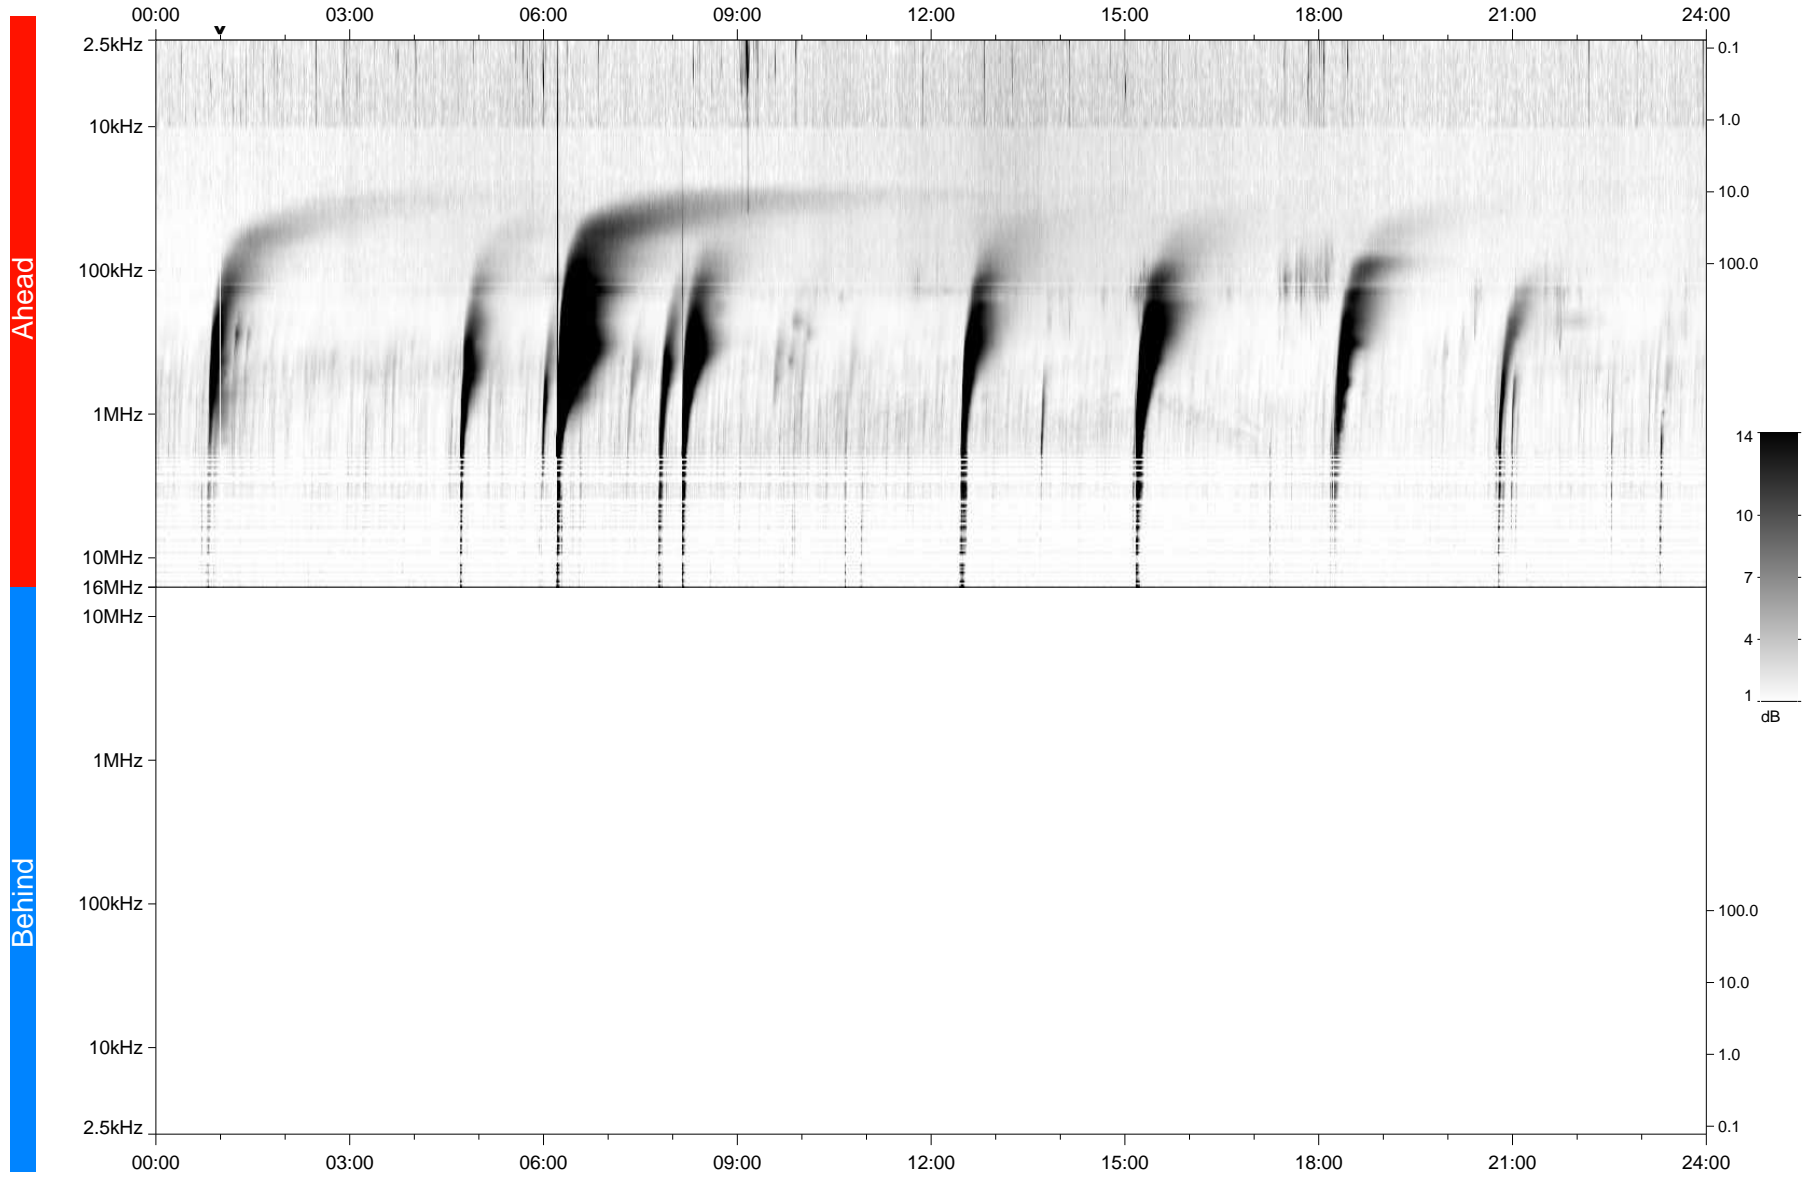

STEREO/WAVES Daily Summary - 23-Feb-2023 (DOY 054)

Ahead source file: swaves_ahead_2023_054_1_05.fin
Ahead PSE Angle: -13.0°

Behind PSE Angle: 8.8°
Behind source file: No STEREO-B data

Time (UTC)

file: stereo_swaves_daily-summary_gray_20230223_v04
made by: space.umn.edu on macOS with IDL 8.8.2 on 2023-03-26 09:05:47, with TMLib V946 / dynspec V311