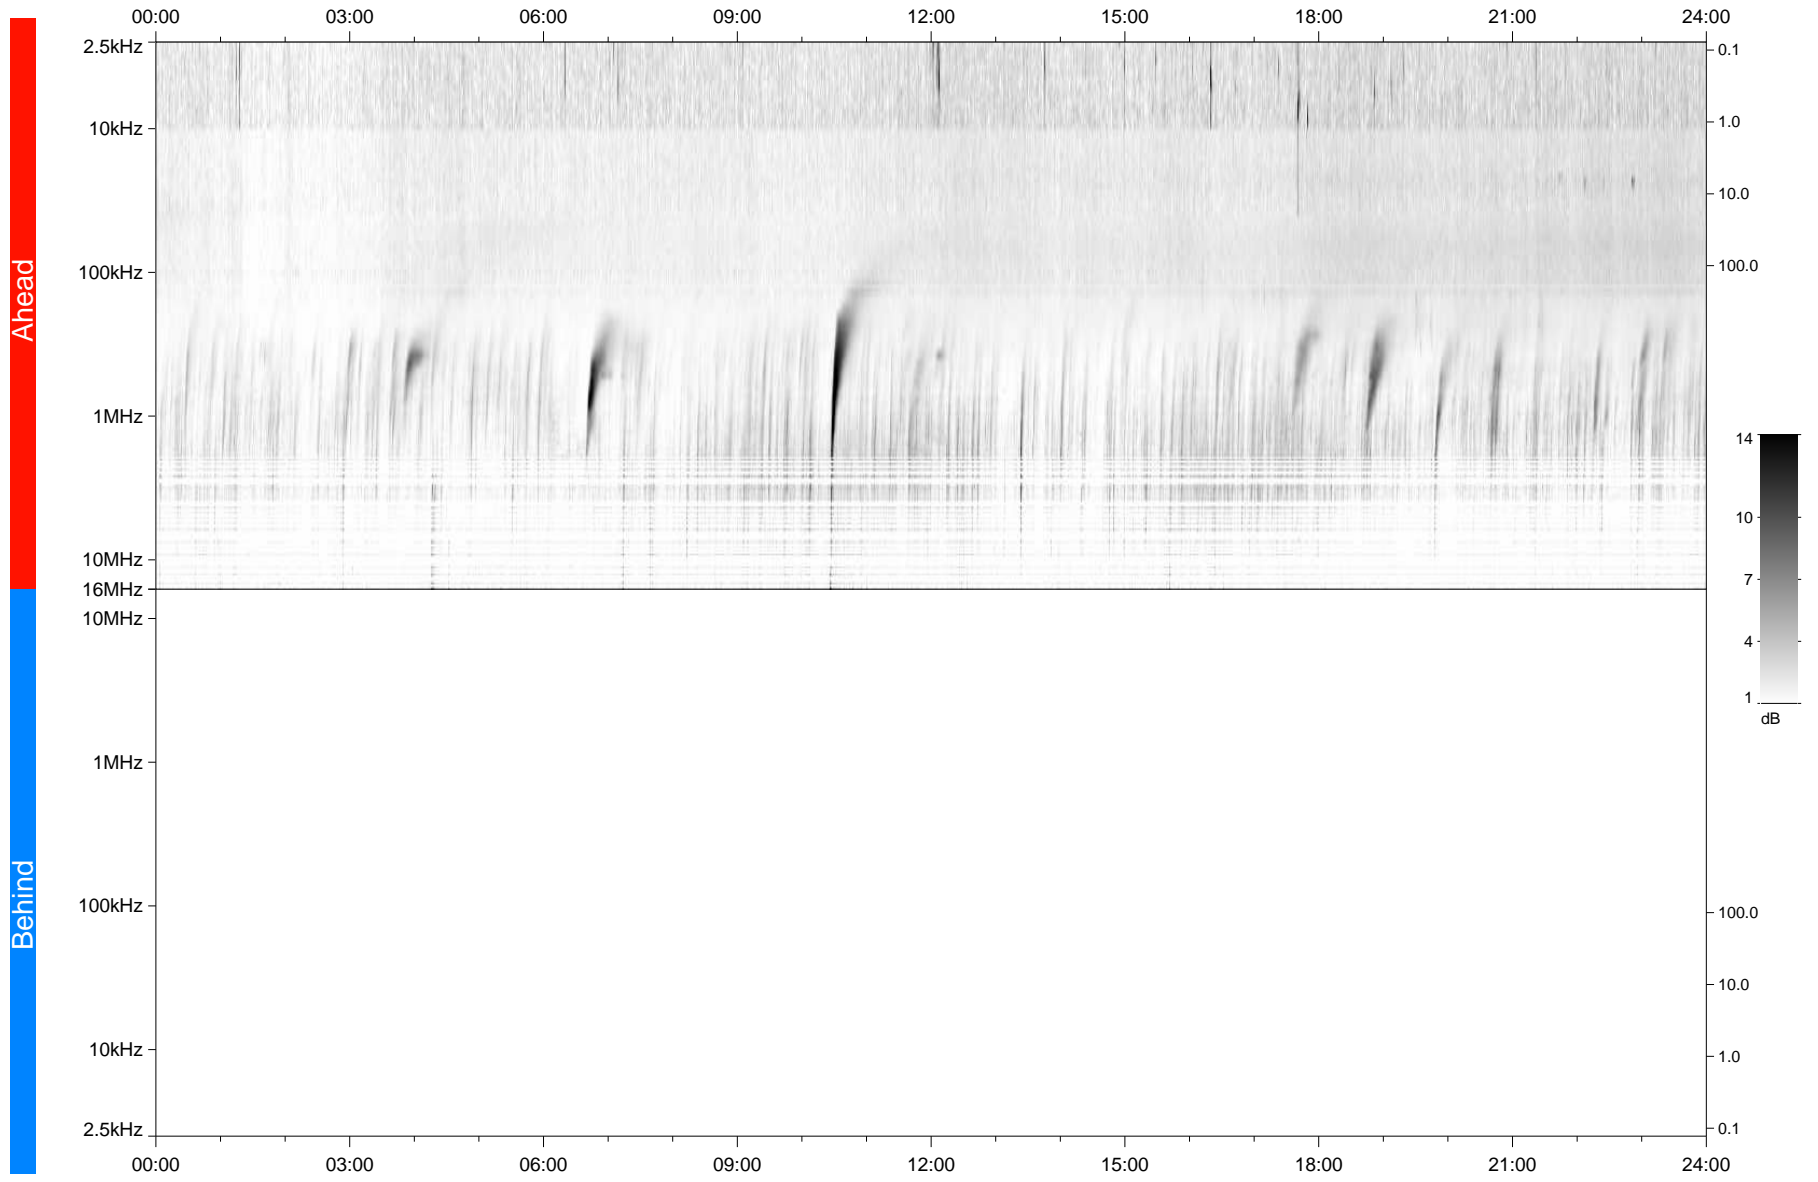

STEREO/WAVES Daily Summary - 22-Feb-2023 (DOY 053)

Ahead source file: swaves_ahead_2023_053_1_05.fin
Ahead PSE Angle: -13.0°

Behind PSE Angle: 8.8°
Behind source file: No STEREO-B data

Time (UTC)

file: stereo_swaves_daily-summary_gray_20230222_v04
made by: space.umn.edu on macOS with IDL 8.8.2 on 2023-03-25 10:10:16, with TMLib V946 / dynspec V311