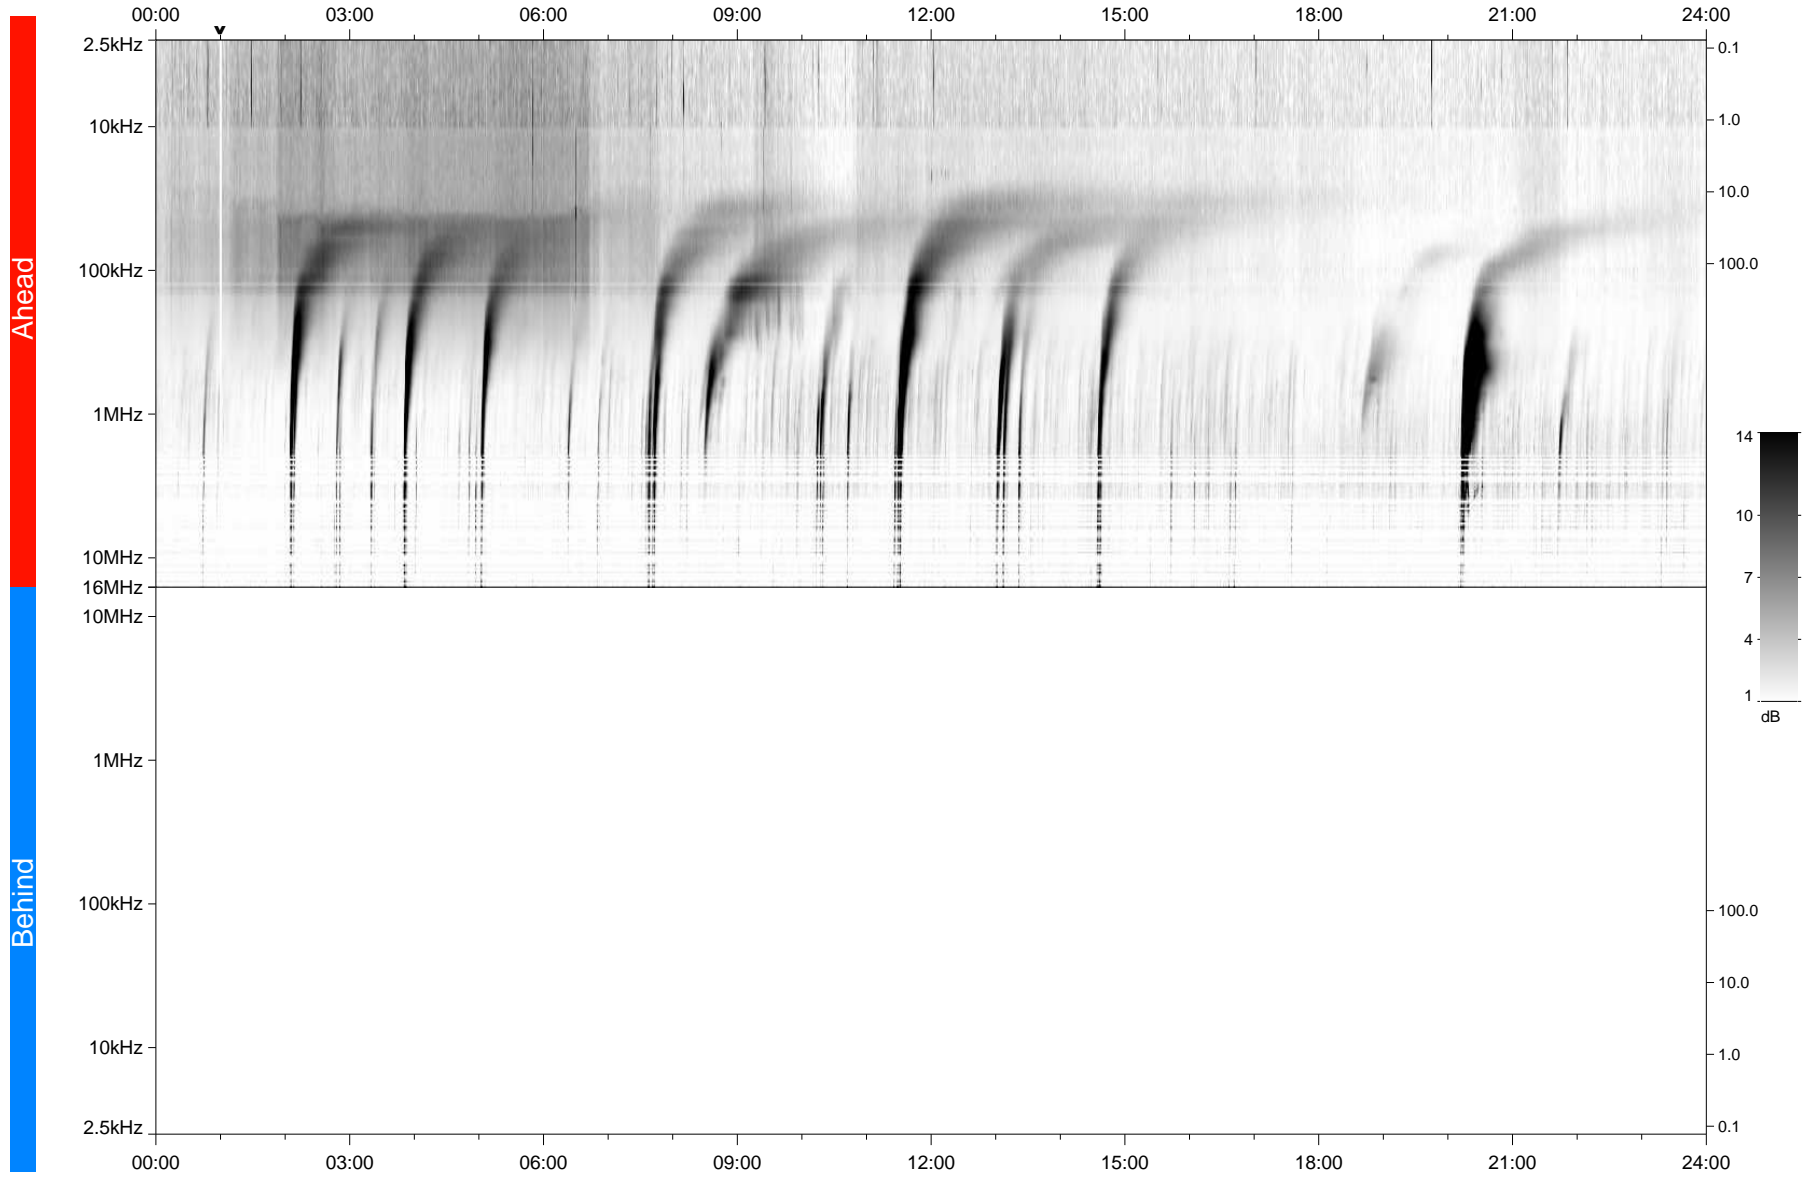

# STEREO/WAVES Daily Summary - 21-Feb-2023 (DOY 052)

Ahead source file: swaves\_ahead\_2023\_052\_1\_05.fin  
Ahead PSE Angle: -13.0°

Behind PSE Angle: 8.8°  
Behind source file: No STEREO-B data

Time (UTC)

file: stereo\_swaves\_daily-summary\_gray\_20230221\_v04  
made by: space.umn.edu on macOS with TDL 8.8.2 on 2023-03-24 11:39:49, with TLib V946 / dynspec V311