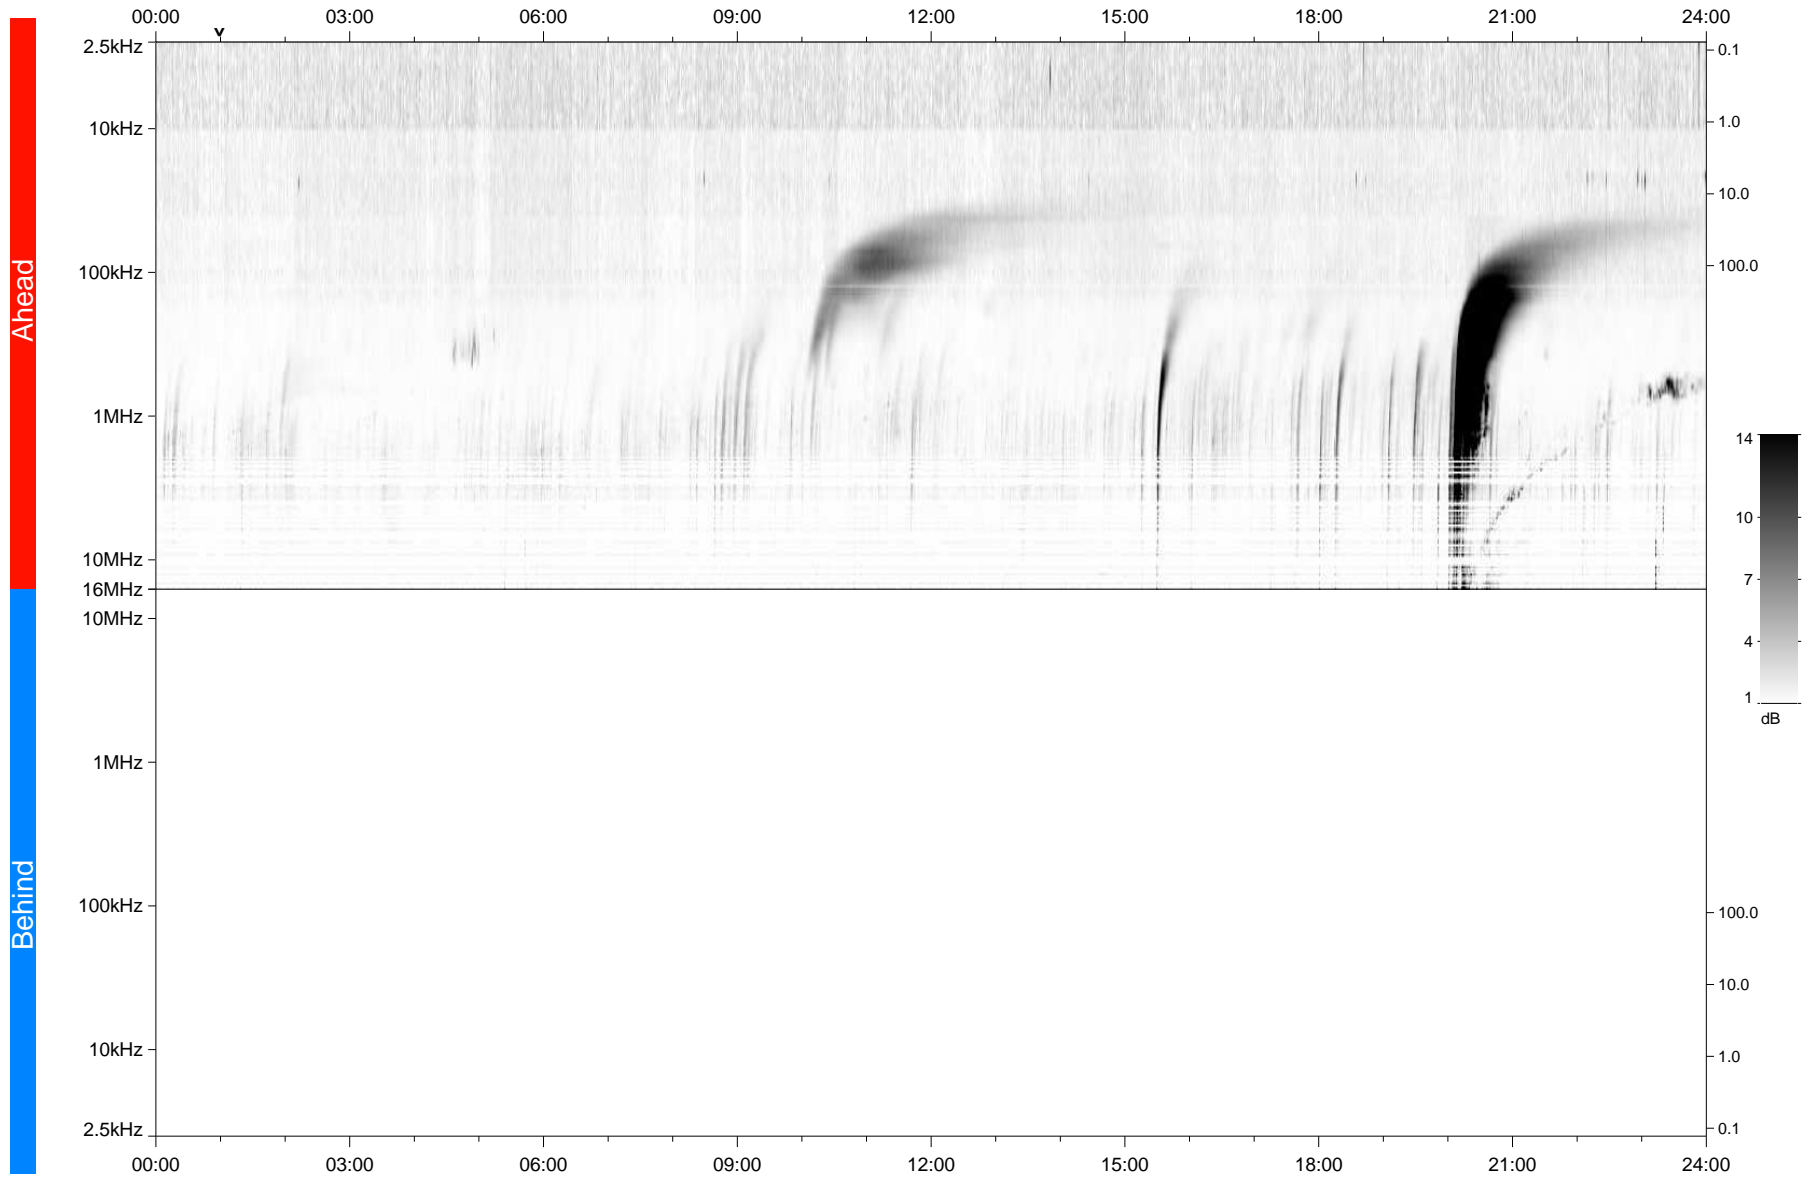

STEREO/WAVES Daily Summary - 17-Feb-2023 (DOY 048)

Ahead source file: swaves_ahead_2023_048_1_05.fin
Ahead PSE Angle: -13.2°

Behind PSE Angle: 8.9°
Behind source file: No STEREO-B data

Time (UTC)

file: stereo_swaves_daily-summary_gray_20230217_v04
made by: space.umn.edu on macOS with TDL 8.8.2 on 2023-03-23 18:08:05, with TLib V946 / dynspec V311