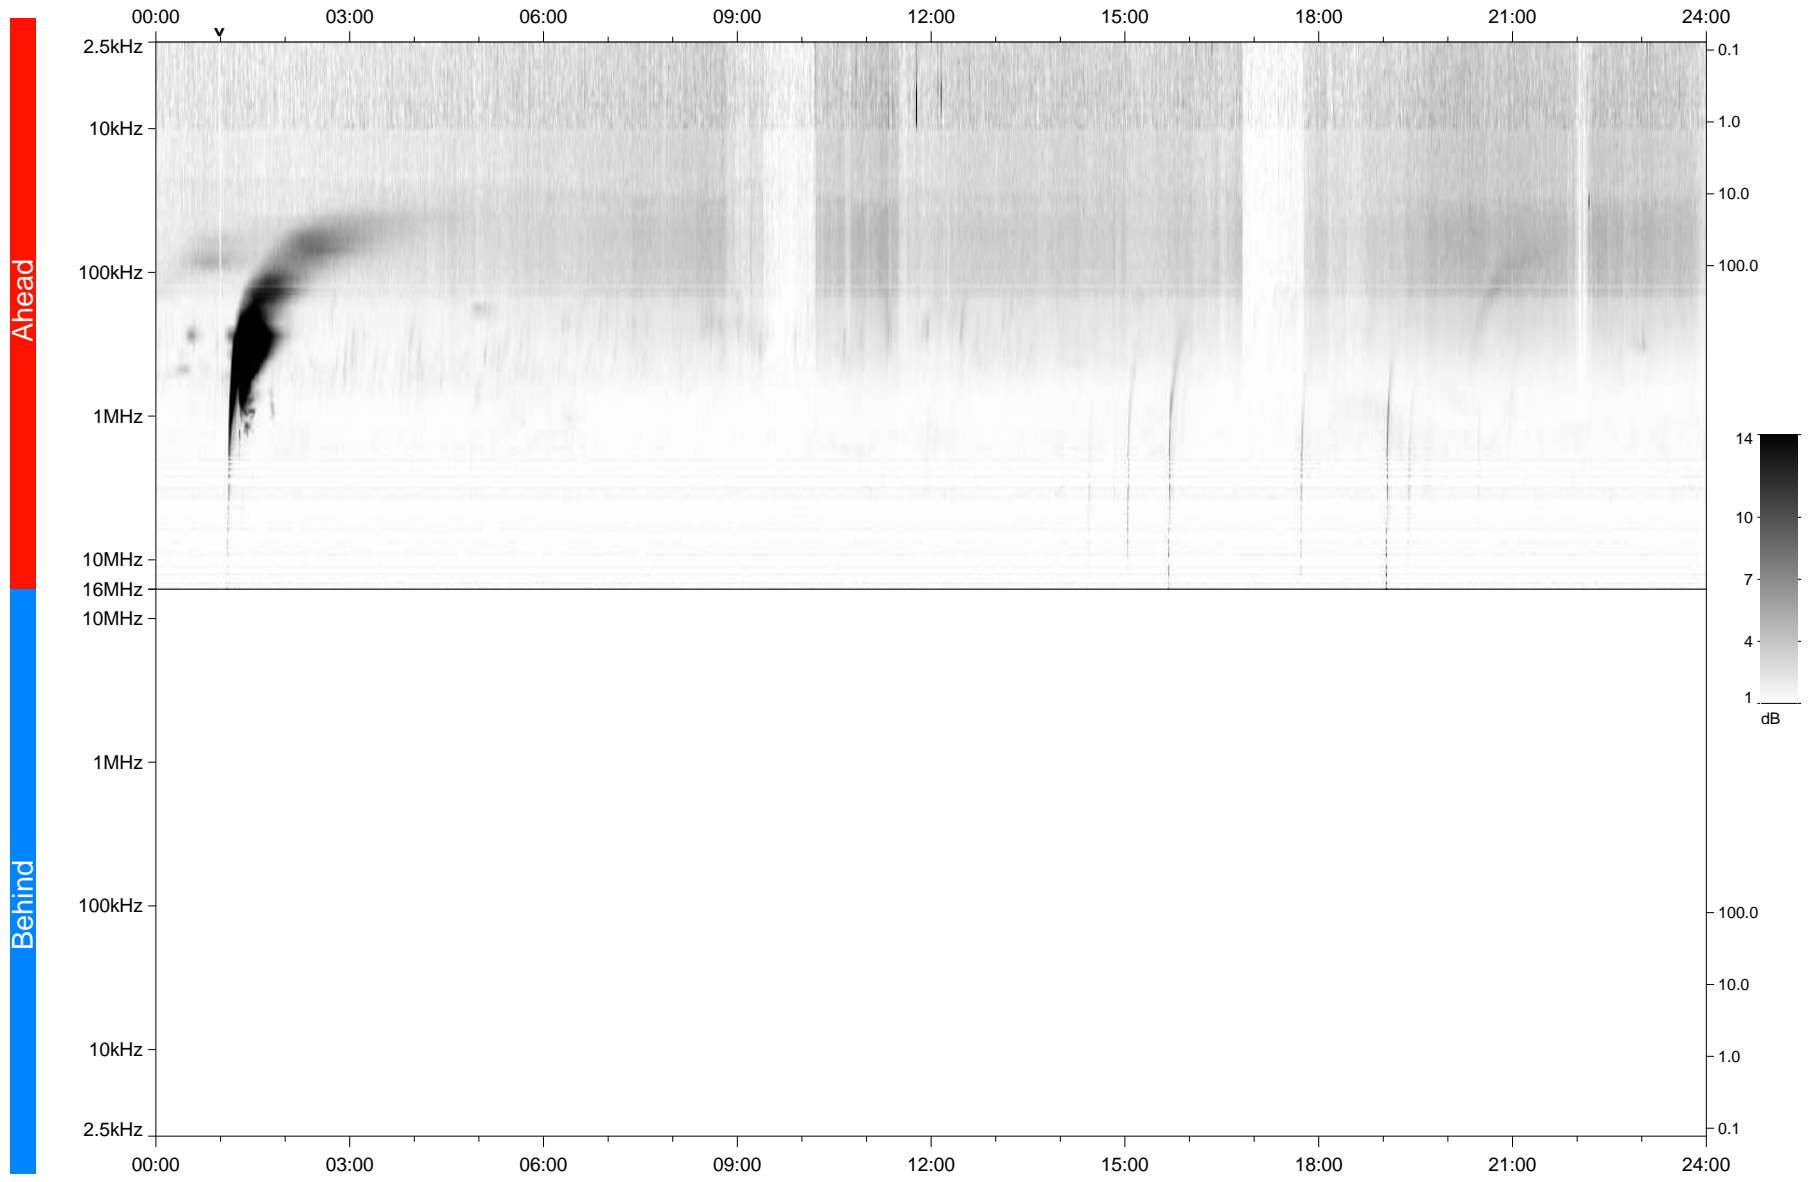

# STEREO/WAVES Daily Summary - 15-Feb-2023 (DOY 046)

Ahead source file: swaves\_ahead\_2023\_046\_1\_05.fin  
Ahead PSE Angle:  $-13.1^\circ$

Behind PSE Angle:  $9.0^\circ$   
Behind source file: No STEREO-B data

Time (UTC)

file: stereo\_swaves\_daily-summary\_gray\_20230215\_v04  
made by: space.umn.edu on macOS with IDL 8.8.2 on 2023-03-18 19:27:32, with TMLib V946 / dynspec V311