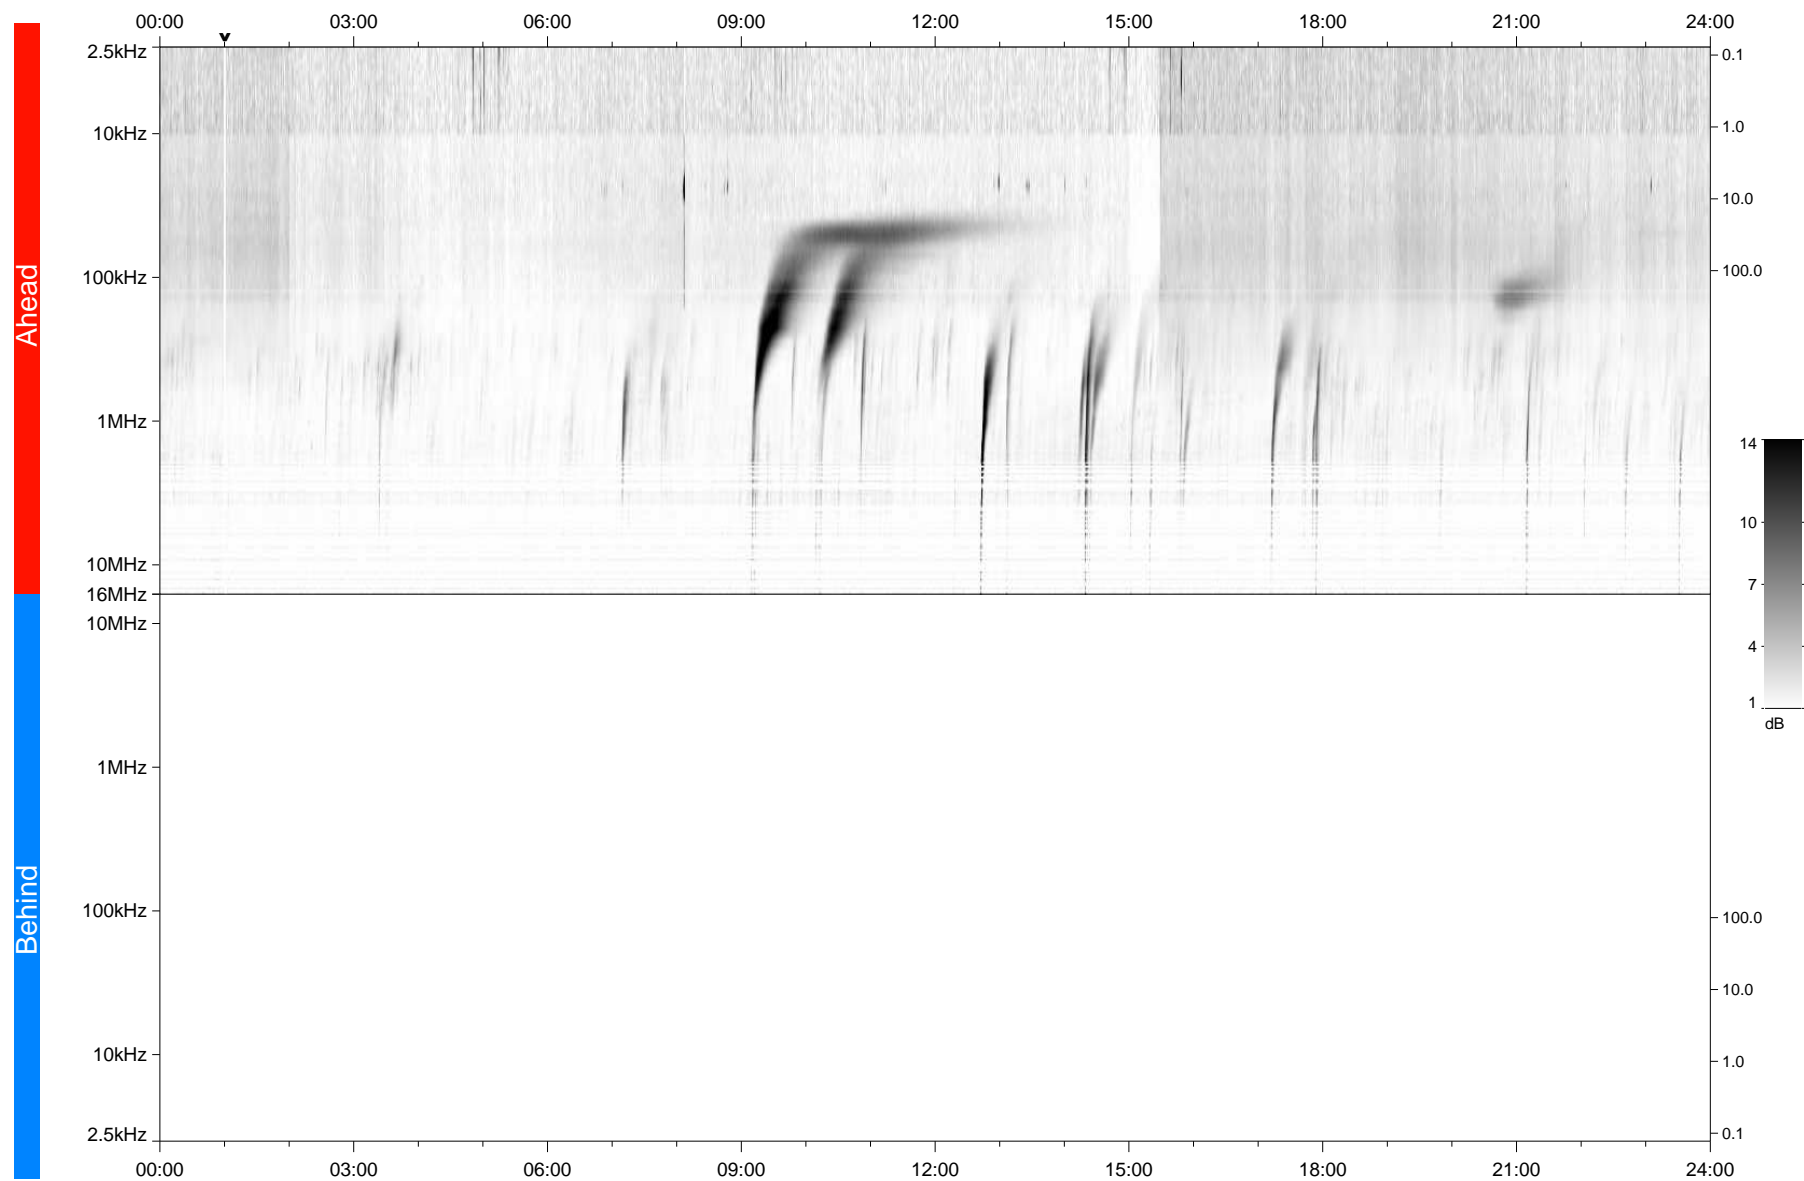

# STEREO/WAVES Daily Summary - 13-Feb-2023 (DOY 044)

Ahead source file: swaves\_ahead\_2023\_044\_1\_05.fin  
Ahead PSE Angle: -13.2°

Behind PSE Angle: 9.0°  
Behind source file: No STEREO-B data

Time (UTC)

file: stereo\_swaves\_daily-summary\_gray\_20230213\_v04  
made by: space.umn.edu on macOS with IDL 8.8.2 on 2023-03-16 11:43:21, with TLib V946 / dynspec V311