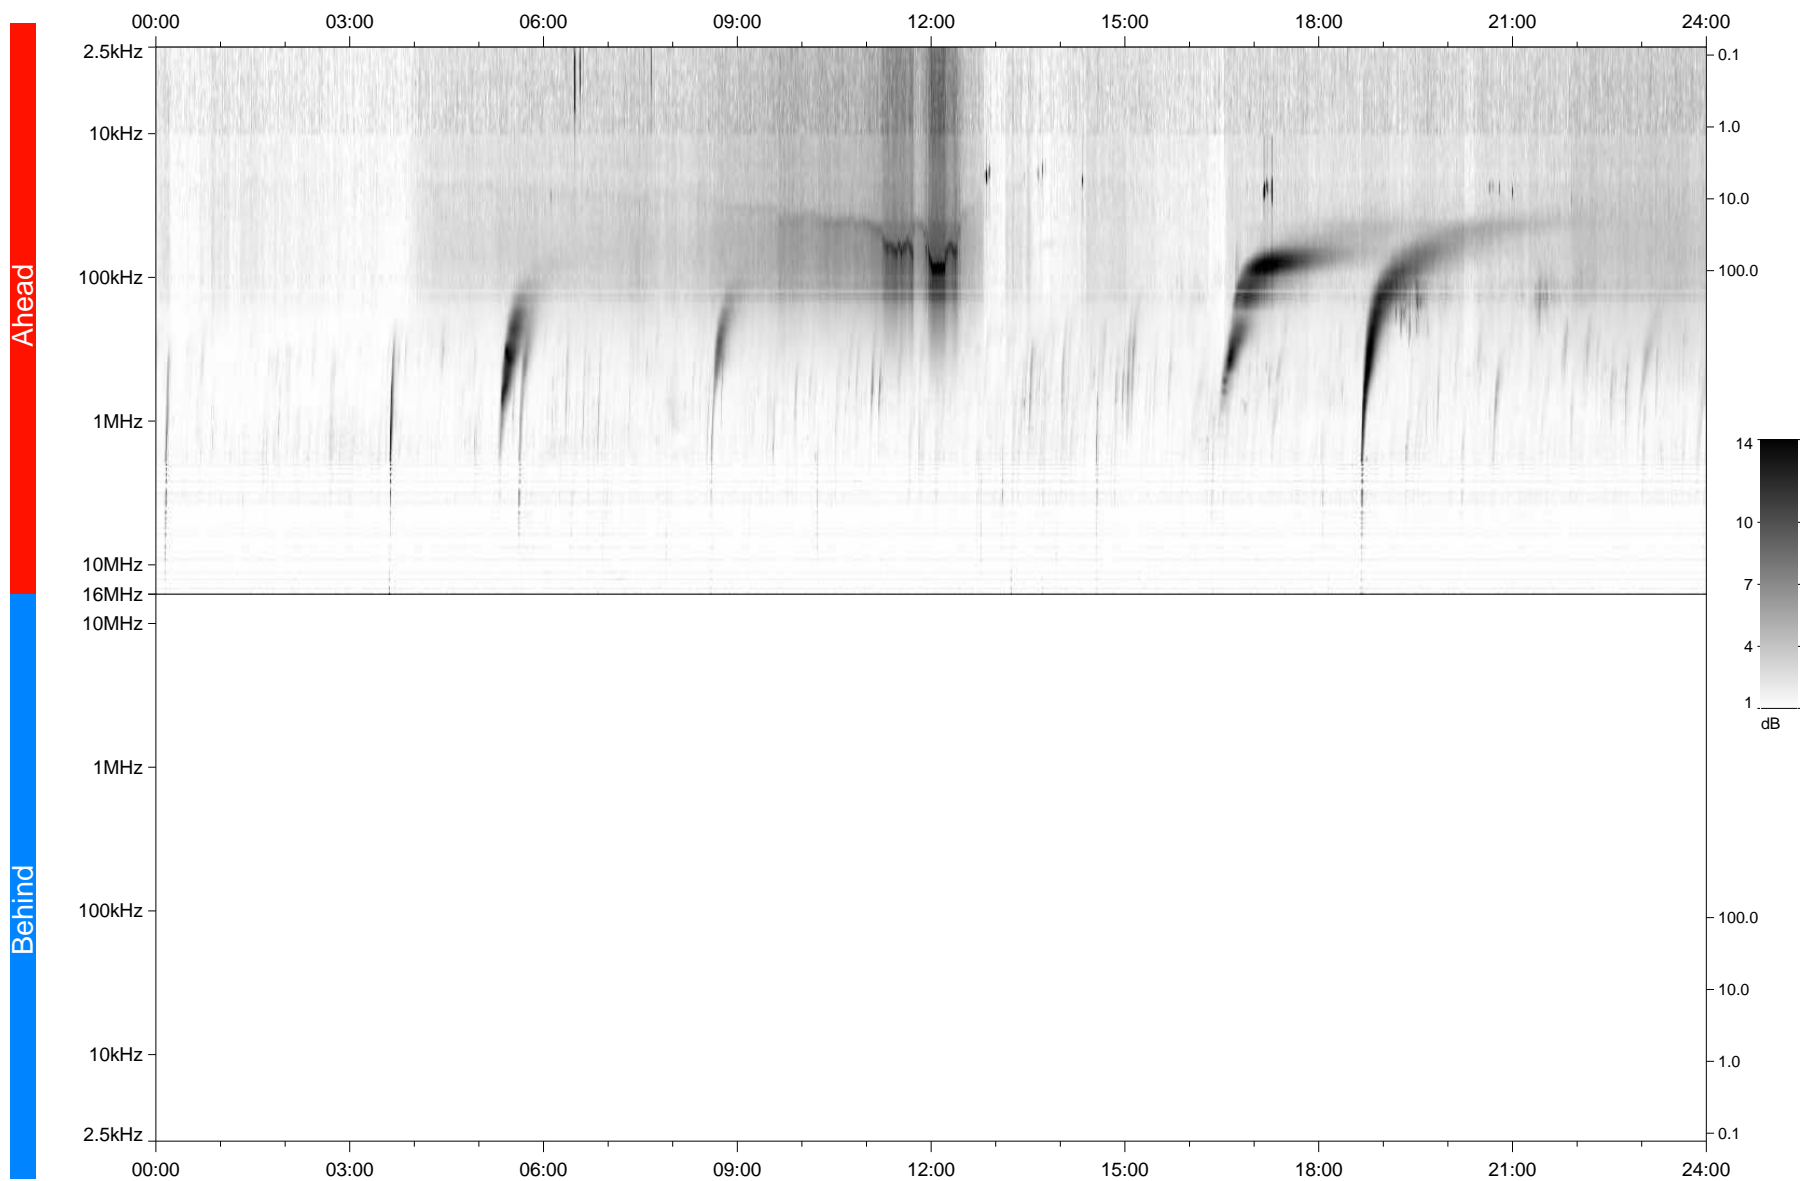

# STEREO/WAVES Daily Summary - 12-Feb-2023 (DOY 043)

Ahead source file: swaves\_ahead\_2023\_043\_1\_05.fin  
Ahead PSE Angle: -13.2°

Behind PSE Angle: 9.0°  
Behind source file: No STEREO-B data

Time (UTC)

file: stereo\_swaves\_daily-summary\_gray\_20230212\_v04  
made by: space.umn.edu on macOS with IDL 8.8.2 on 2023-03-16 11:42:07, with TMLib V946 / dynspec V311