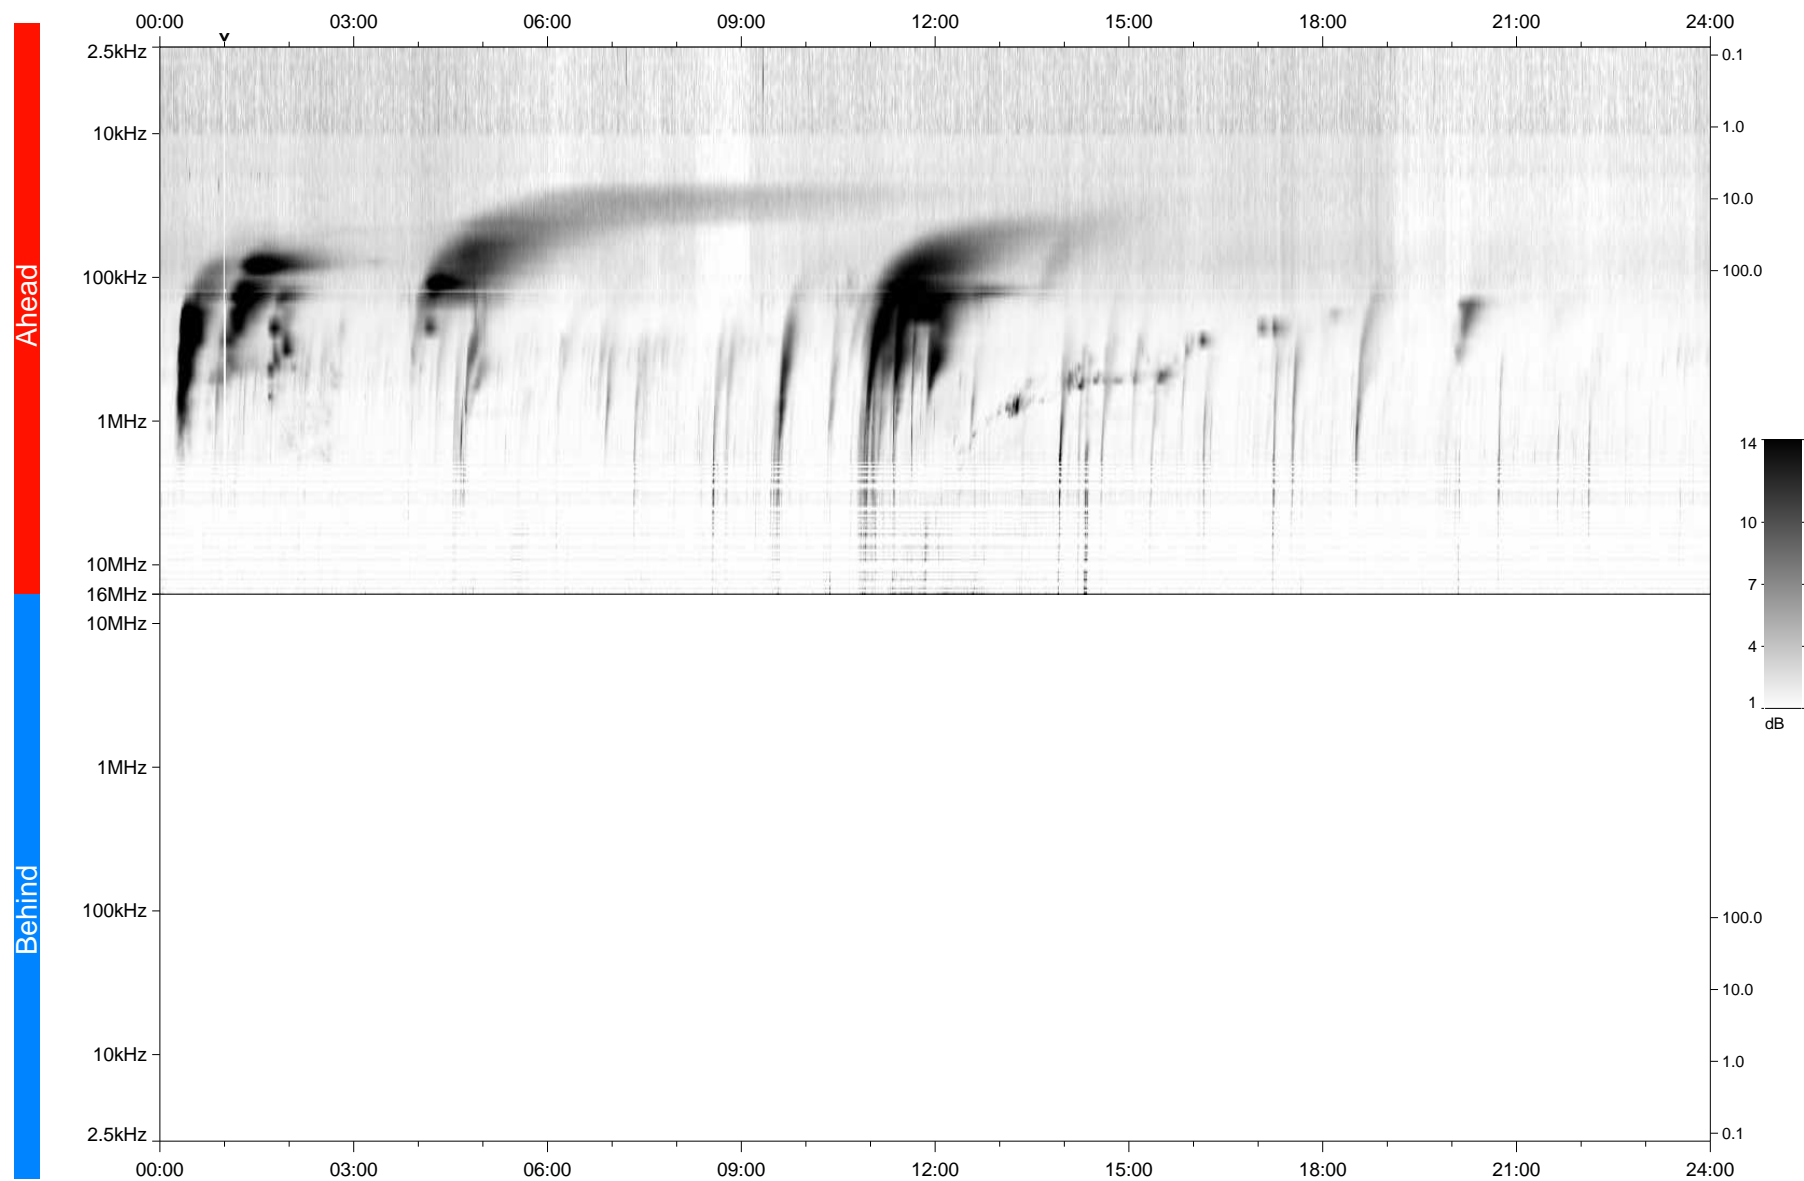

# STEREO/WAVES Daily Summary - 11-Feb-2023 (DOY 042)

Ahead source file: swaves\_ahead\_2023\_042\_1\_05.fin  
Ahead PSE Angle: -13.3°

Behind PSE Angle: 9.0°  
Behind source file: No STEREO-B data

Time (UTC)

file: stereo\_swaves\_daily-summary\_gray\_20230211\_v04  
made by: space.umn.edu on macOS with IDL 8.8.2 on 2023-03-16 11:40:54, with TMLib V946 / dynspec V311