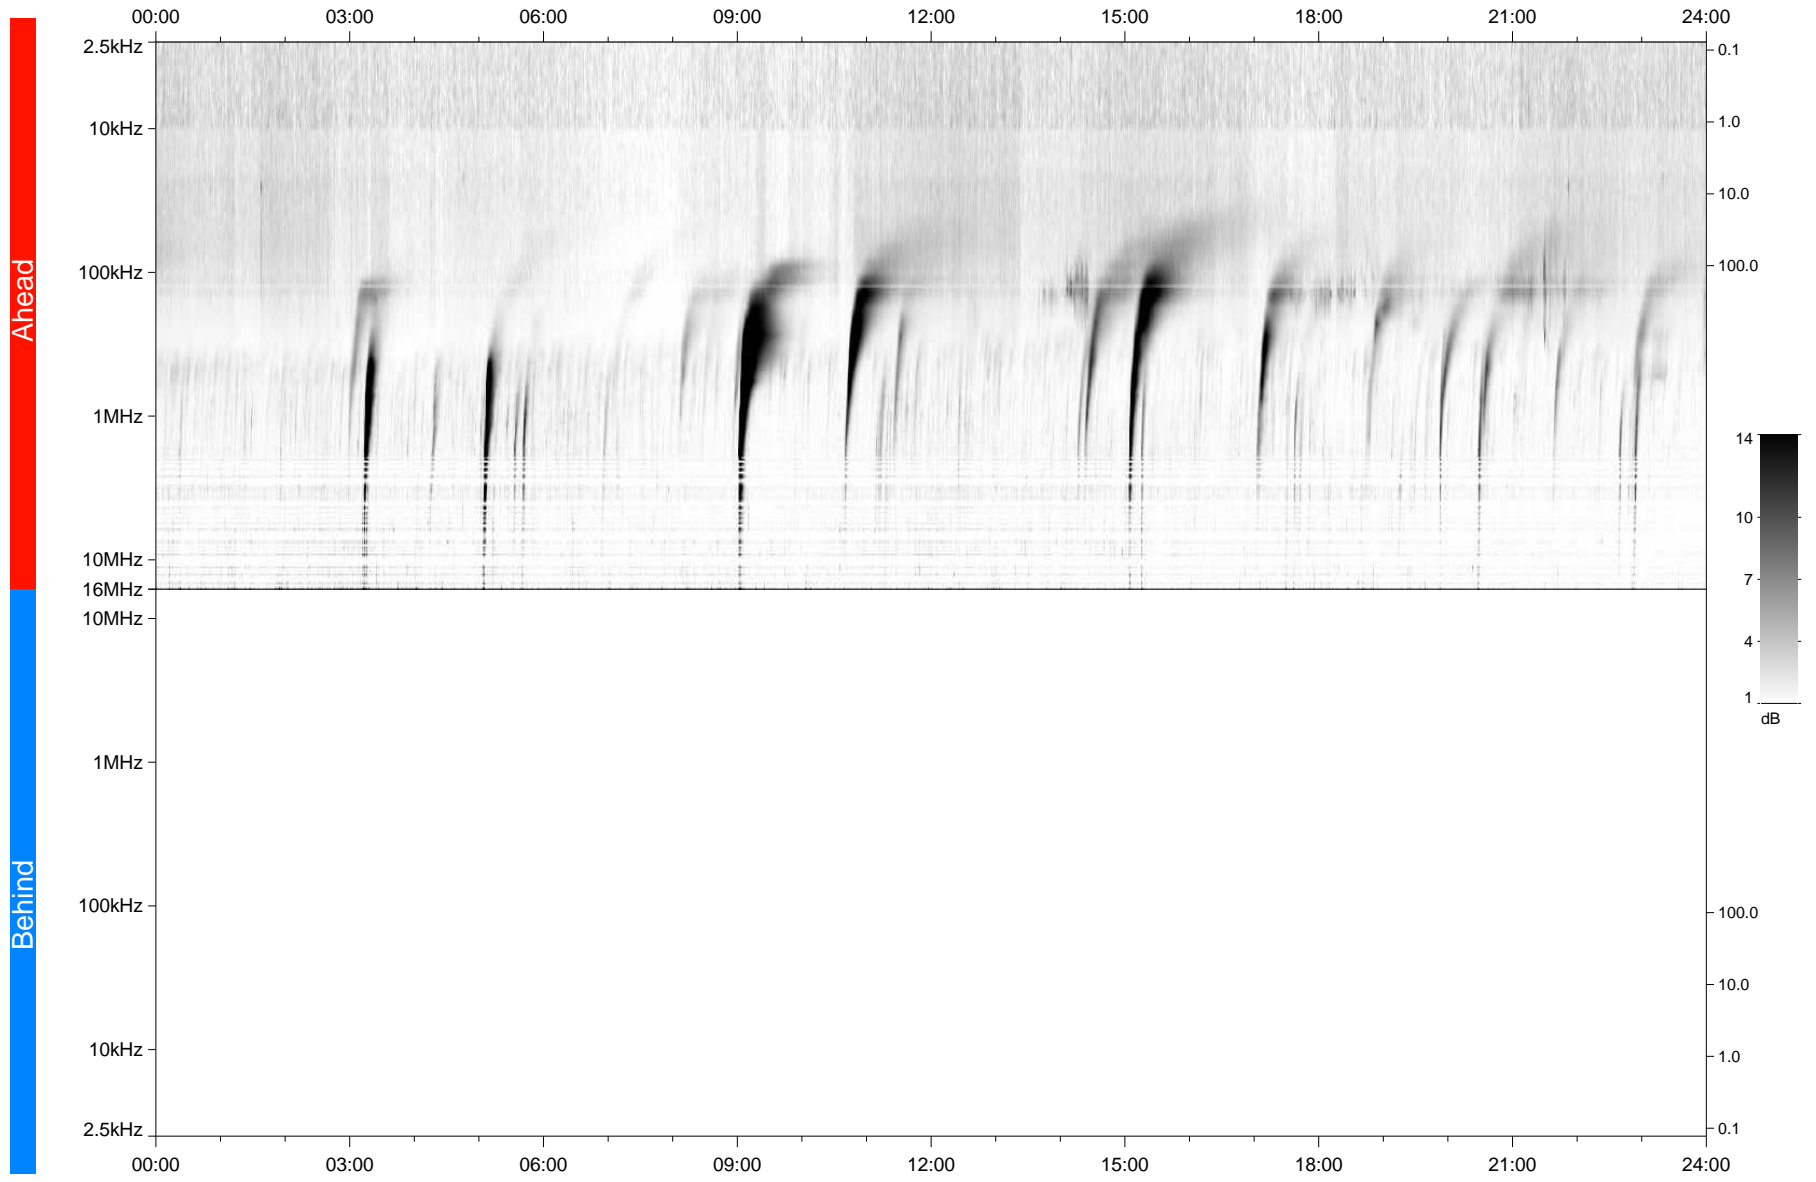

STEREO/WAVES Daily Summary - 10-Feb-2023 (DOY 041)

Ahead source file: swaves_ahead_2023_041_1_05.fin
Ahead PSE Angle: -13.3°

Behind PSE Angle: 9.0°
Behind source file: No STEREO-B data

Time (UTC)

file: stereo_swaves_daily-summary_gray_20230210_v04
made by: space.umn.edu on macOS with IDL 8.8.2 on 2023-03-13 09:59:58, with TMLib V946 / dynspec V311