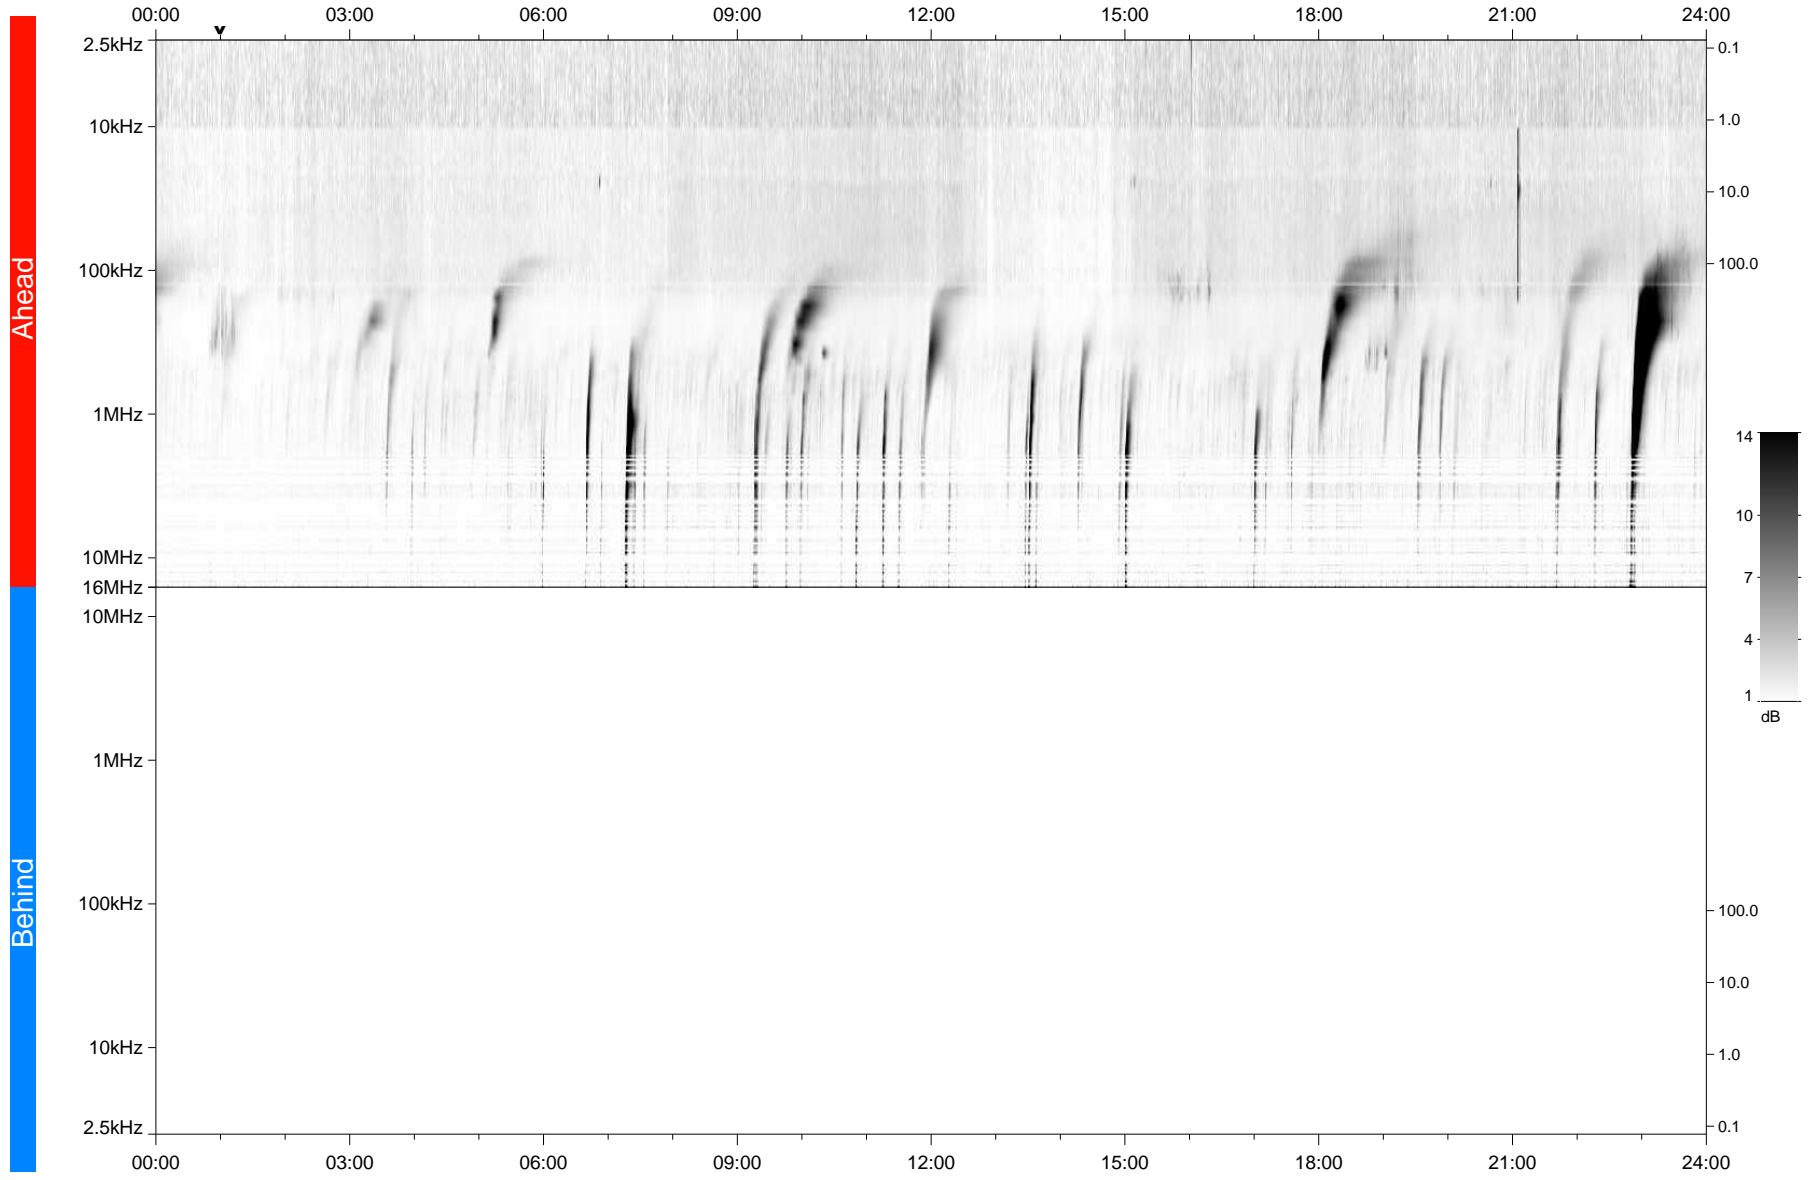

# STEREO/WAVES Daily Summary - 09-Feb-2023 (DOY 040)

Ahead source file: swaves\_ahead\_2023\_040\_1\_05.fin  
Ahead PSE Angle: -13.3°

Behind PSE Angle: 9.0°  
Behind source file: No STEREO-B data

Time (UTC)

file: stereo\_swaves\_daily-summary\_gray\_20230209\_v04  
made by: space.umn.edu on macOS with IDL 8.8.2 on 2023-03-13 09:58:45, with TLib V946 / dynspec V311