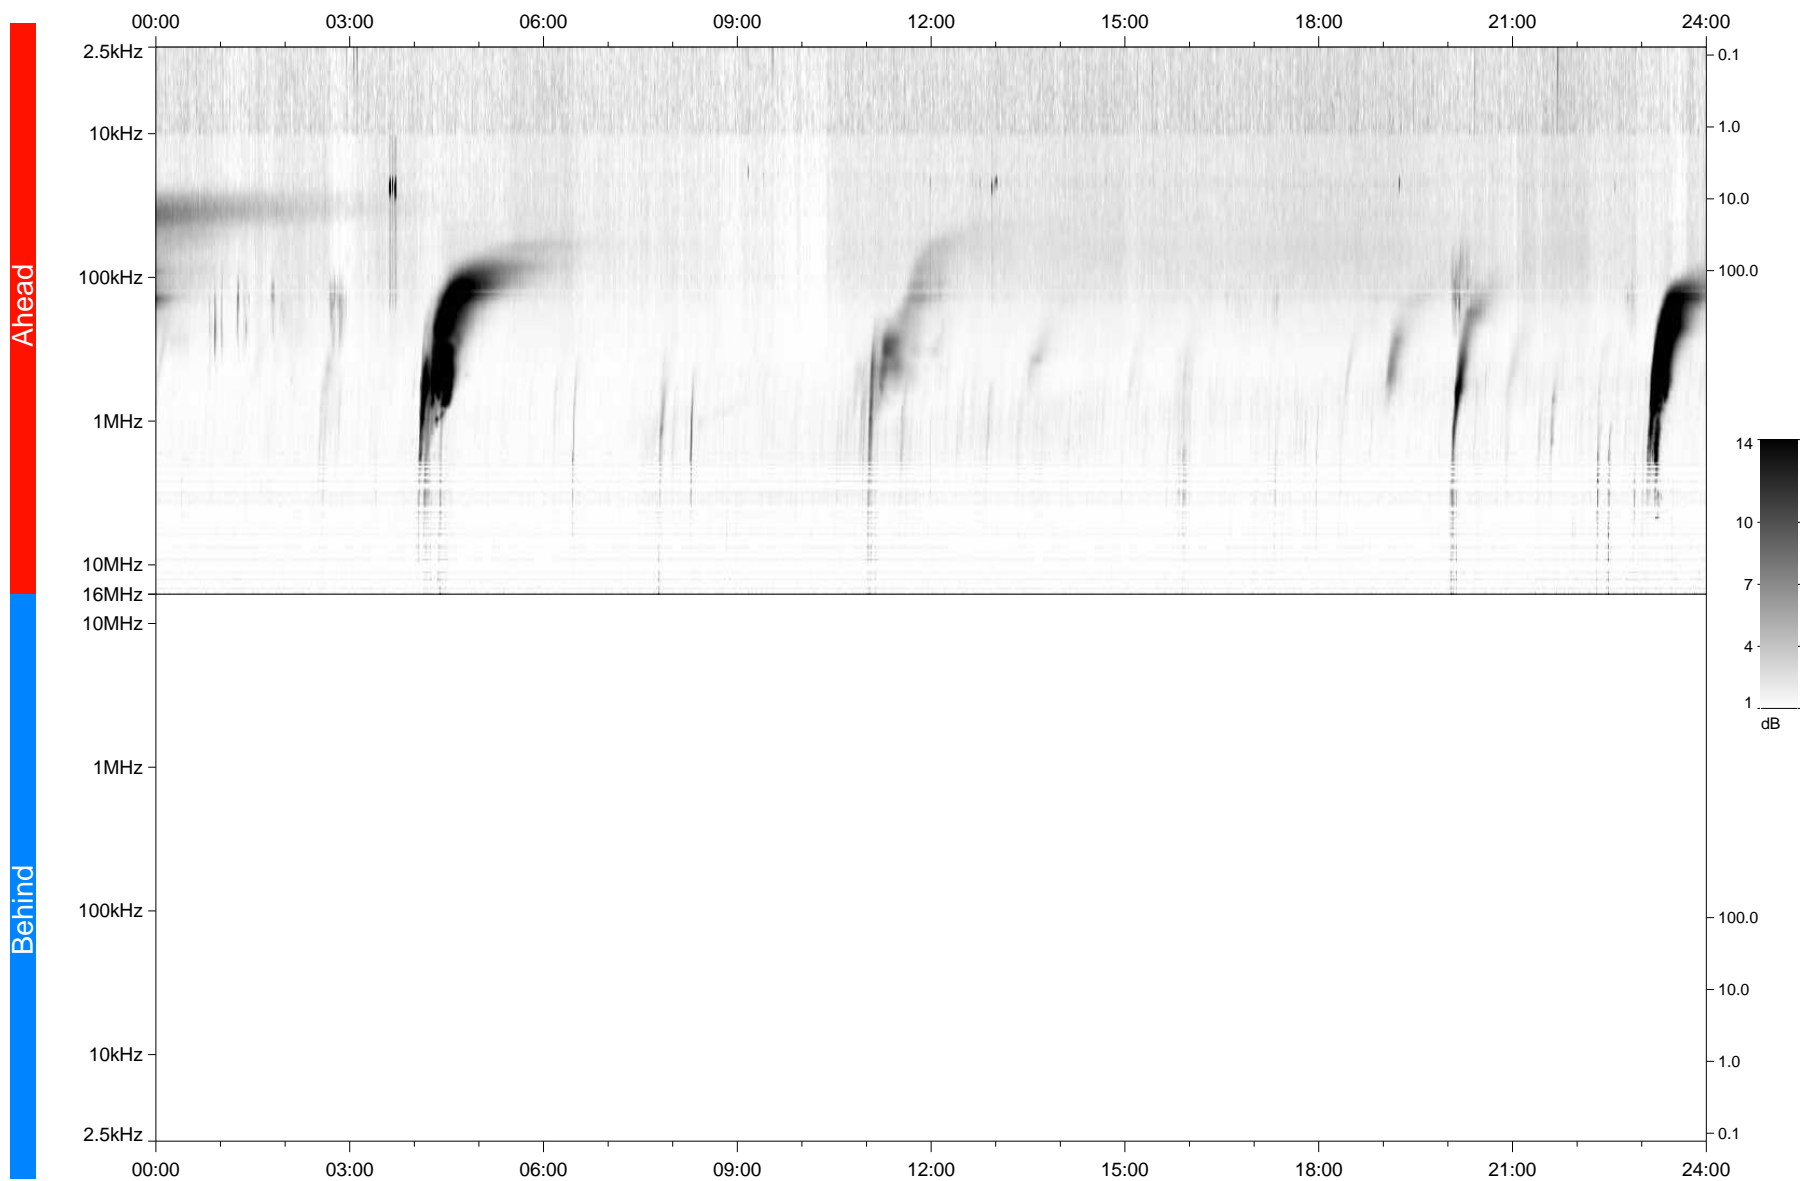

STEREO/WAVES Daily Summary - 08-Feb-2023 (DOY 039)

Ahead source file: swaves_ahead_2023_039_1_05.fin
Ahead PSE Angle: -13.4°

Behind PSE Angle: 9.0°
Behind source file: No STEREO-B data

Time (UTC)

file: stereo_swaves_daily-summary_gray_20230208_v04
made by: space.umn.edu on macOS with TDL 8.8.2 on 2023-03-11 18:20:20, with TLib V946 / dynspec V311